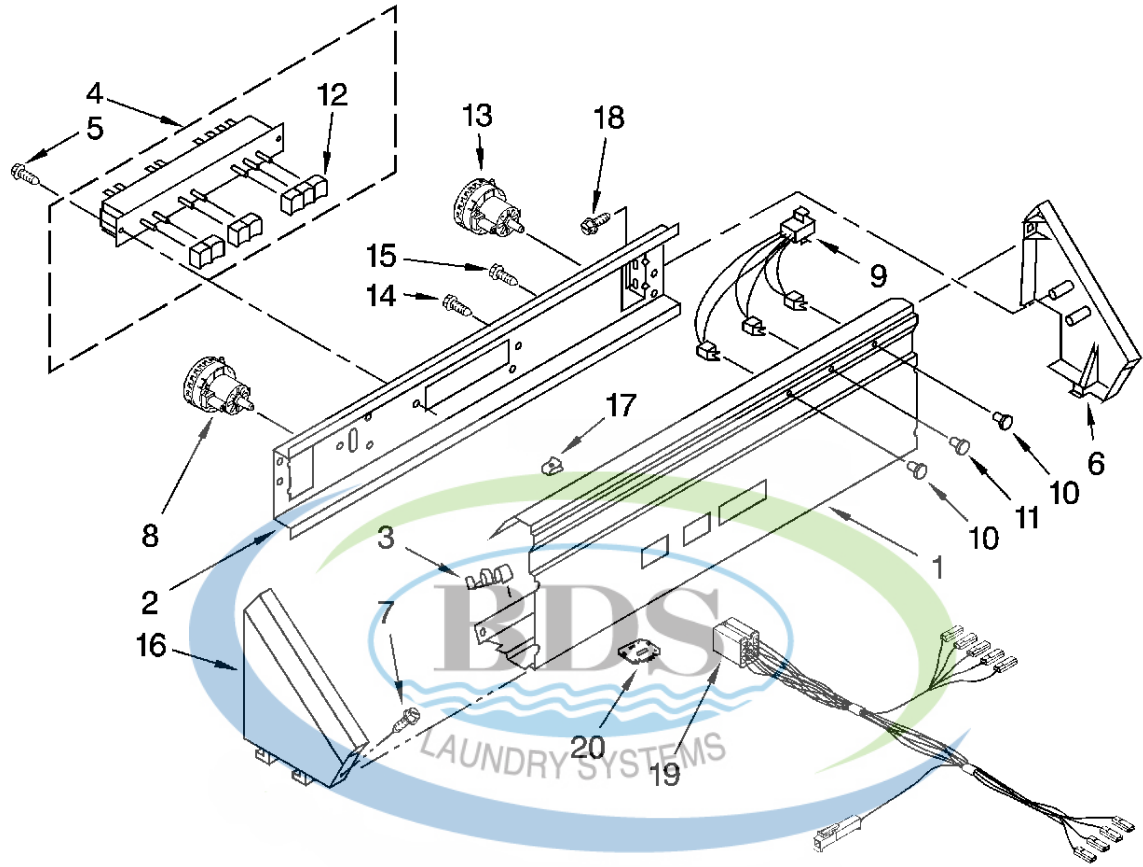

CONTROL PANEL PARTS

For Models: CAM2752TQ0, CAM2752TQ2
(White) (White)

Ref #	Part Number	Qty.	Description
1	8577883		Panel, Console
2	3978858		Bracket, Control
3	W10113937		Clip, Control
4	W10330140		SWITCH, CYCLE SELECTOR (INCLUDES ITEM 12)
5	W10139210		Screw, 8-18 x 5/16
6	3949740		End Cap (R.H.)
7	8281182		Screw (2)
8	W10414164		PRESSURE SWITCH, HIGH WATER LEVEL (INCLUDES ``T`` F...
9	3352457		Lights, Indicator
10	3348109		Lens, Amber (2)
11	3348110		Lens, Yellow (1)
12	8316433		Pushbutton (7)
13	W10414162		PRESSURE SWITCH, LOW WATER LEVEL
14	3400073		Screw, 10-24 x 3/8
15	90767		Screw, 8-18 x 3/8 (2)
16	3949734		End Cap (L.H.)
17	689559		Nut, Push-In (2)
18	97787		Screw, End Cap To Bracket (4)
19	W10138030		Harness, Console
20	W8578168		Control, Automatic Temp ATC C

METER CASE PARTS

For Models: CAM2752TQ0, CAM2752TQ2
(White) (White)

Ref #	Part Number	Qty.	Description
1	W10461200		Meter Case
2	385421		Funnel, Coin
3	339805		Screw, 10-32 X 3/16
4	90406		Nut, Cage
5	279950		Plate, Adapter (Includes Item 2)
6	3353994		Bolt, Meter Case (5/16-18 x 2.5 (1))
6	3349065		Bolt, Meter Case (5/16-24 x 1 (3))
7	W10138351		Wire Harness, Timer
8	3351136		Door, Service
9	3400029		Nut, Adapter Plate (3)
10	3954812		Cushion, Case
11	385575		Bracket, Timer
12	W10112081		Timer, 60 Hz.
13	3353813		Plate, Mounting
14	385571		Clutch, Timer
14	354987		E-Ring
15	3400064		Screw, Timer
16	98445		Screw, 10-16 x 3/4
17	3353813		PLATE, MOUNTING
18	8533976		Screw, Set (2)
19			Key, Money Box
20			Money Box (Includes Item 19)
21	8316520		Coin Chute
22	W10114740		Key, Service Door
23	8316526		Security Lock & Cam Assembly
24	8576635		Bolt, Coin Chute
25	8316522		Extension
26	3400086		Screw, 10-32 x 3/8
27	8316524		Kit, Chute Decal