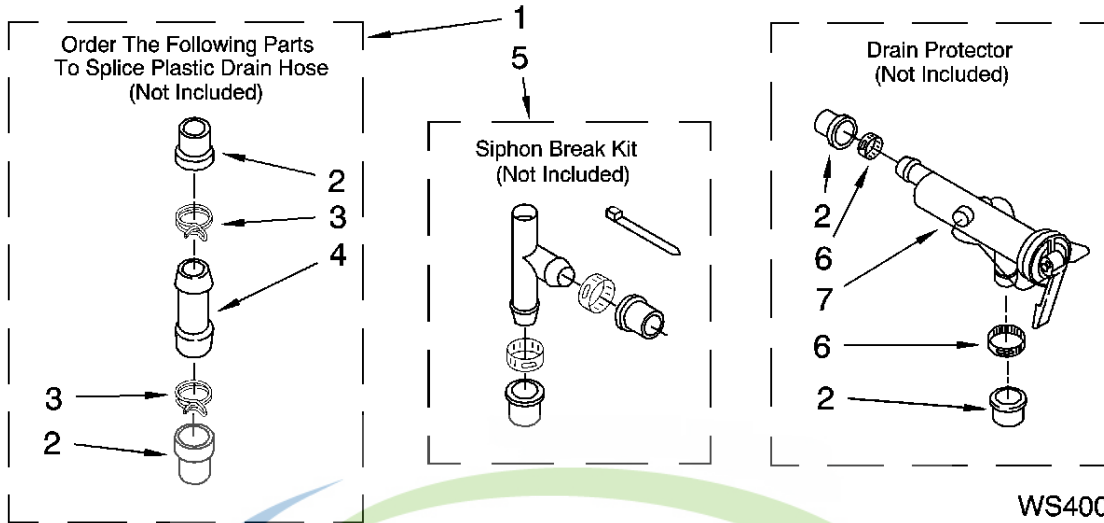

WATER SYSTEM PARTS

For Models: CAM2752TQ0, CAM2752TQ2
(White) (White)