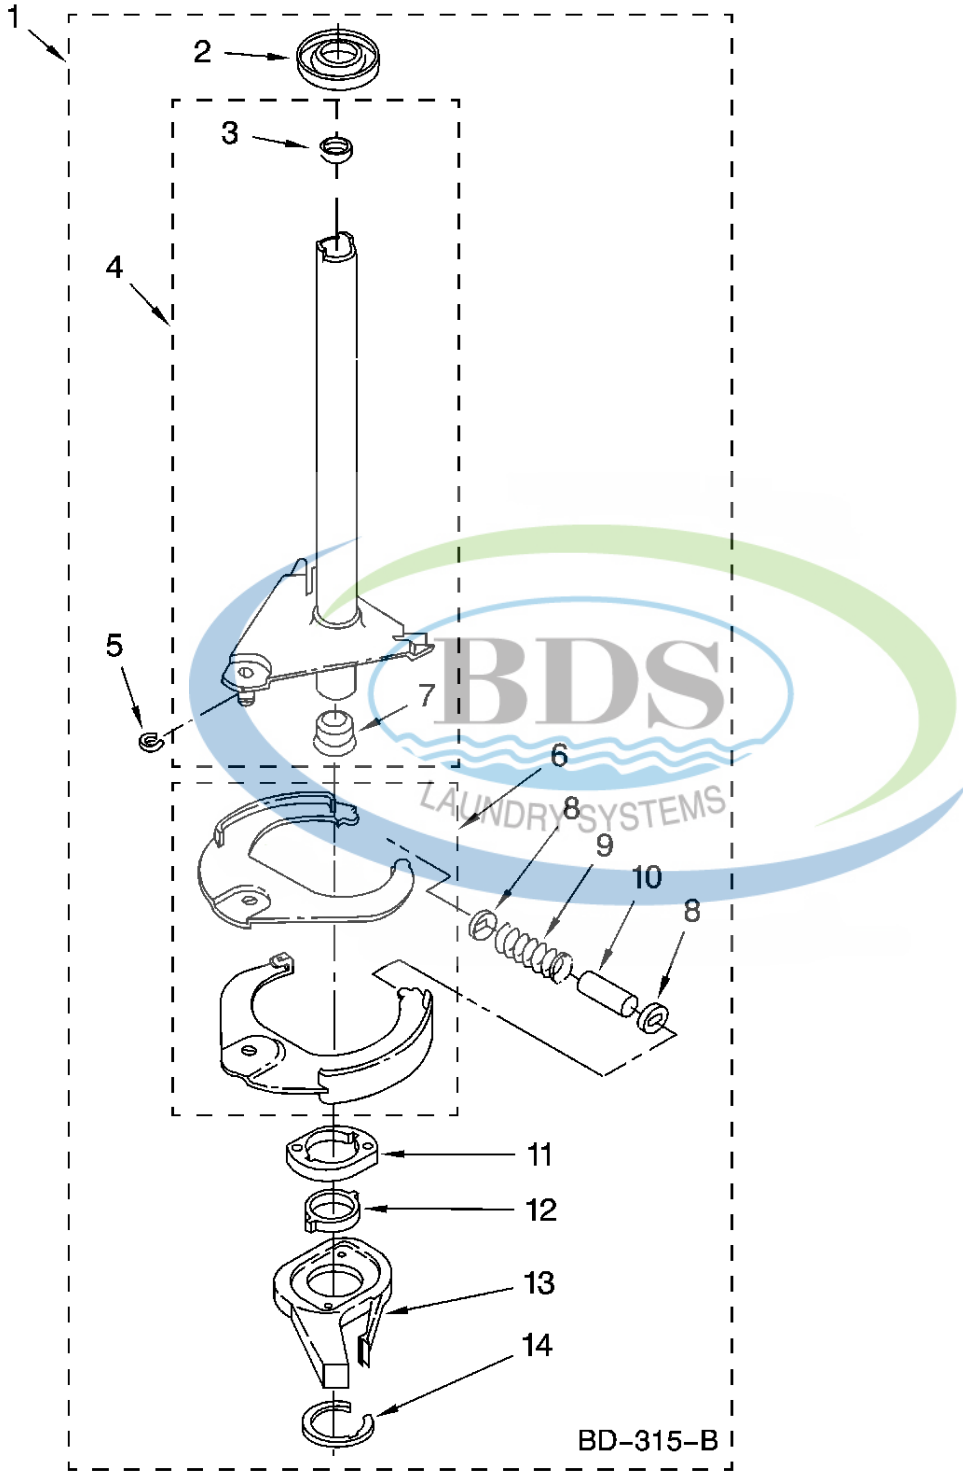

BRAKE AND DRIVE TUBE PARTS

For Models: CAM2752TQ0, CAM2752TQ2

(White)

(White)

W10114744

14

Ref #	Part Number	Qty.	Description
1	285792		Brake And Drive Tube (Complete)
2	62658		Ring, Thrust
3	356427		Seal, Drive Tube
4	64208		Tube, Basket Drive (Includes Illus. 3, 4, 5 & 9)
5	W10083190		Ring, Retaining
6	285438		Shoe, Brake (2)
7	8546462		``T`` Bearing, Spin Tube
8	285658		Cap, Brake Spring (2)
9	NLA		Spring, Brake
10	285658		Sleeve, Brake Spring
11	8546461		Cam, Brake Release
12	63022		Sleeve, Cam
13	285790		Driver, Brake Cam
14	90368		Ring, Retaining
NI	285208		Lubricant (Use Only In Brake Shoe Assembly On Roller & Pin)