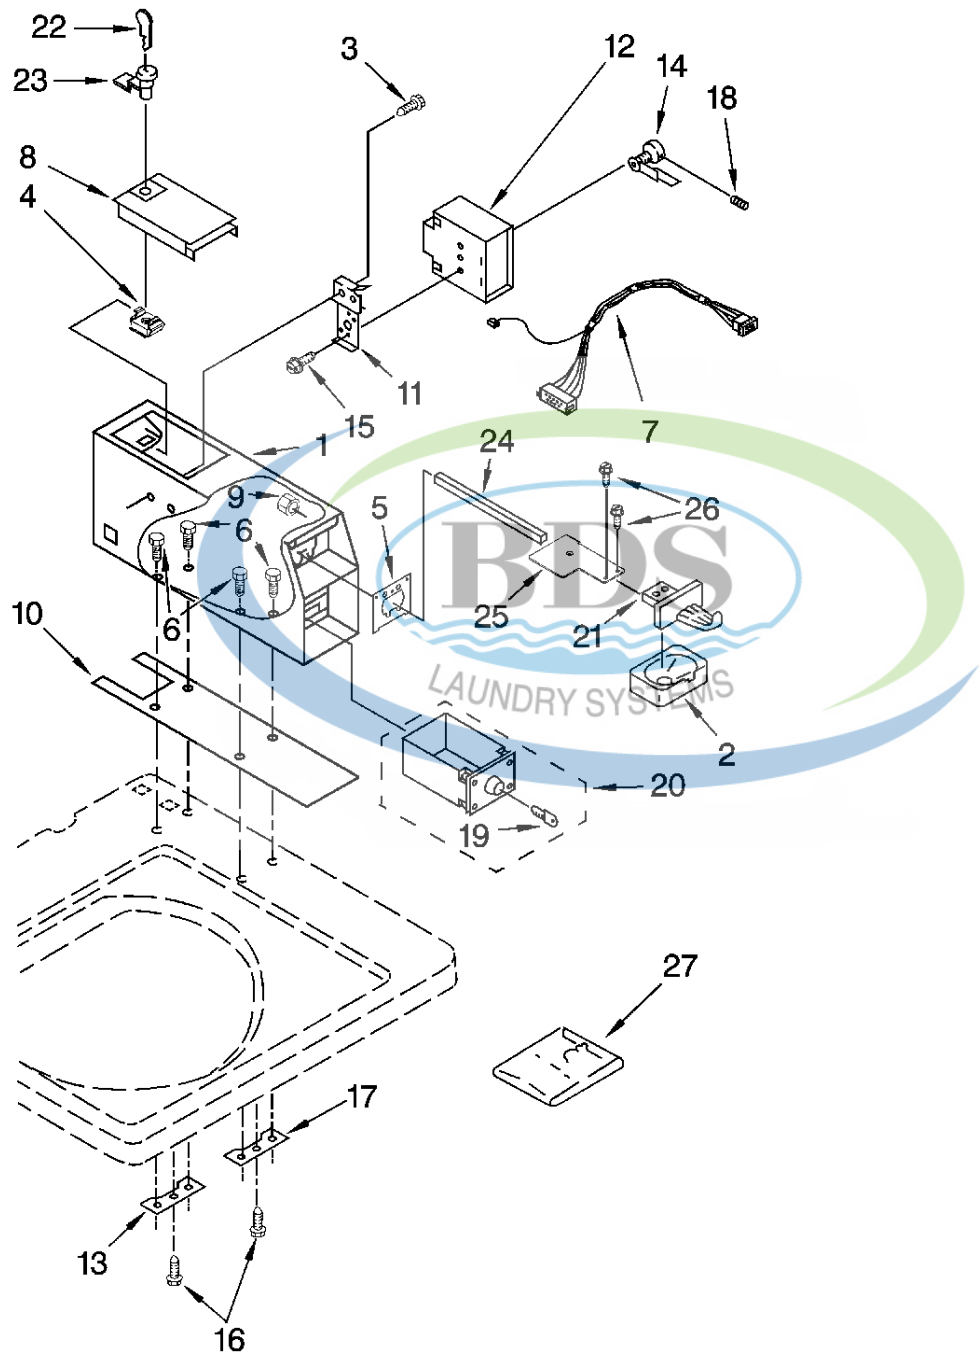

CONTROL PANEL PARTS

For Models: CAM2752TQ0, CAM2752TQ2
(White) (White)

Ref #	Part Number	Qty.	Description
1	8577883		Panel, Console
2	3978858		Bracket, Control
3	W10113937		Clip, Control
4	W10330140		SWITCH, CYCLE SELECTOR (INCLUDES ITEM 12)
5	W10139210		Screw, 8-18 x 5/16
6	3949740		End Cap (R.H.)
7	8281182		Screw (2)
8	W10414164		PRESSURE SWITCH, HIGH WATER LEVEL (INCLUDES ``T`` F...
9	3352457		Lights, Indicator
10	3348109		Lens, Amber (2)
11	3348110		Lens, Yellow (1)
12	8316433		Pushbutton (7)
13	W10414162		PRESSURE SWITCH, LOW WATER LEVEL
14	3400073		Screw, 10-24 x 3/8
15	90767		Screw, 8-18 x 3/8 (2)
16	3949734		End Cap (L.H.)
17	689559		Nut, Push-In (2)
18	97787		Screw, End Cap To Bracket (4)
19	W10138030		Harness, Console
20	W8578168		Control, Automatic Temp ATC C

METER CASE PARTS

For Models: CAM2752TQ0, CAM2752TQ2
(White) (White)

Ref #	Part Number	Qty.	Description
1	W10461200		Meter Case
2	385421		Funnel, Coin
3	339805		Screw, 10-32 X 3/16
4	90406		Nut, Cage
5	279950		Plate, Adapter (Includes Item 2)
6	3353994		Bolt, Meter Case (5/16-18 x 2.5 (1))
6	3349065		Bolt, Meter Case (5/16-24 x 1 (3))
7	W10138351		Wire Harness, Timer
8	3351136		Door, Service
9	3400029		Nut, Adapter Plate (3)
10	3954812		Cushion, Case
11	385575		Bracket, Timer
12	W10112081		Timer, 60 Hz.
13	3353813		Plate, Mounting
14	385571		Clutch, Timer
14	354987		E-Ring
15	3400064		Screw, Timer
16	98445		Screw, 10-16 x 3/4
17	3353813		PLATE, MOUNTING
18	8533976		Screw, Set (2)
19			Key, Money Box
20			Money Box (Includes Item 19)
21	8316520		Coin Chute
22	W10114740		Key, Service Door
23	8316526		Security Lock & Cam Assembly
24	8576635		Bolt, Coin Chute
25	8316522		Extension
26	3400086		Screw, 10-32 x 3/8
27	8316524		Kit, Chute Decal