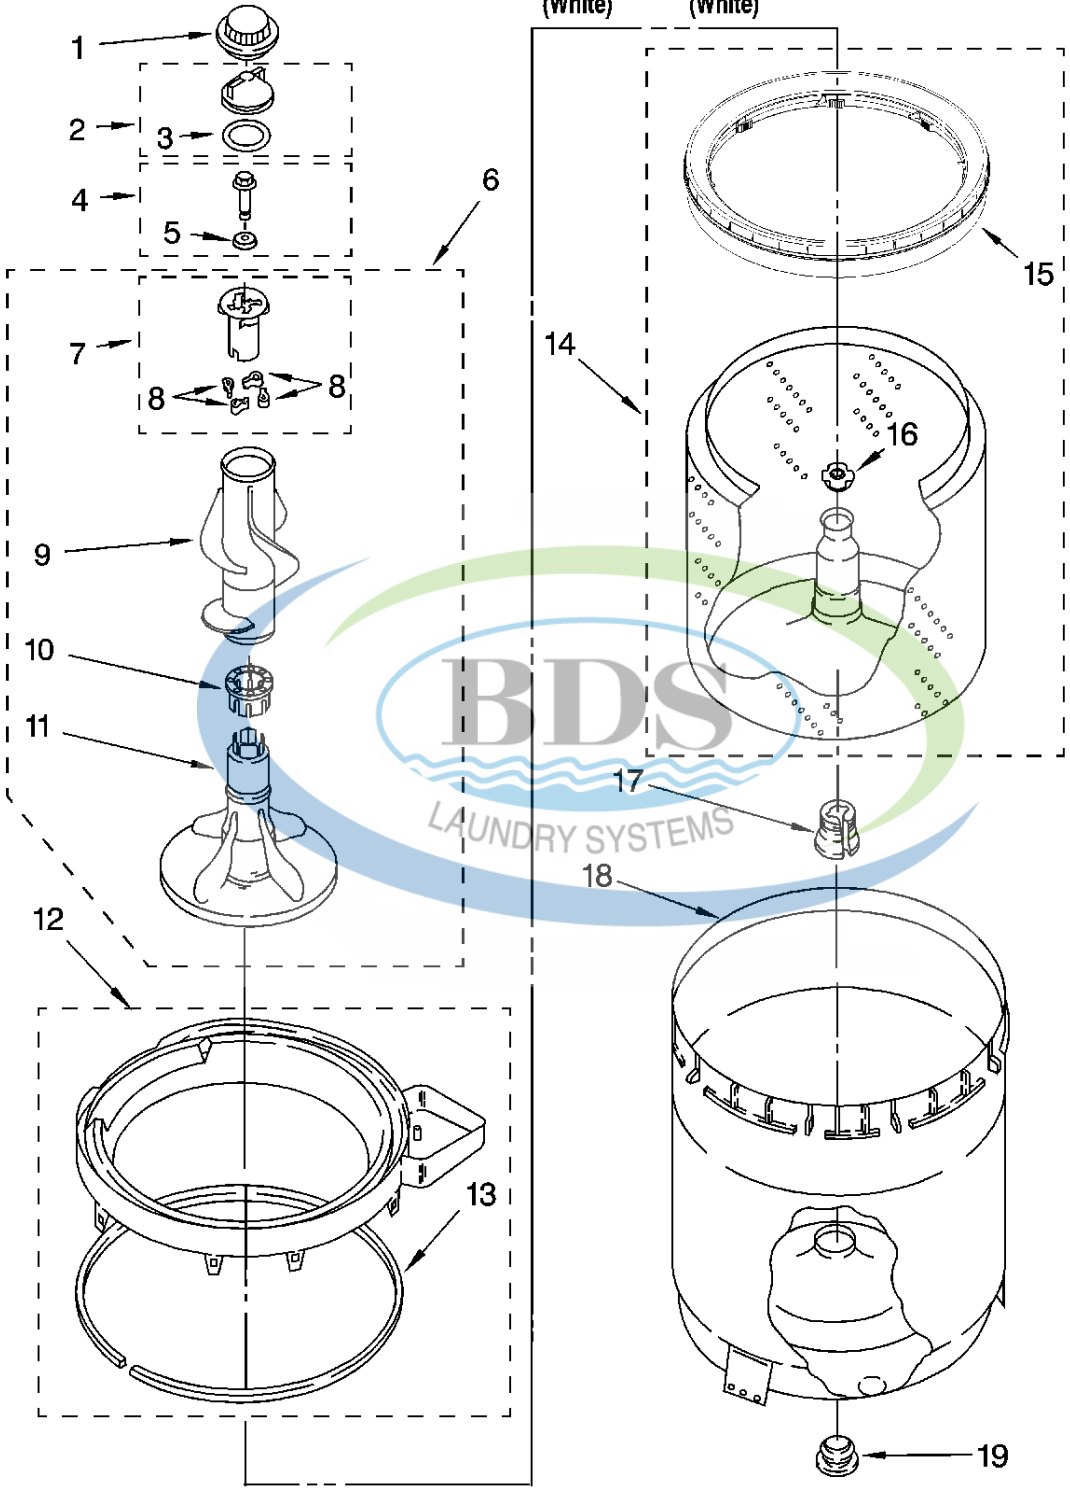

AGITATOR, BASKET AND TUB PARTS

For Models: CAM2752TQ0, CAM2752TQ2

(White)

(White)

W10114744

8

Ref #	Part Number	Qty.	Description
1	3355758		Cap, Agitator
2	285550		Cap, Barrier
3	W10072840		Seal, Inner Cap
4	W10003790		SCREW & WASHER (5/16-24 X 1)
5	3949550		Washer
6	3349743		Agitator (Complete)
7	285751		Cam, Driven
8	80040		Dog, Agitator Clutch (4)
9	3349610		Clothes Mover
10	285620		Spacer - Thrust
11	3349578		Agitator
12	W10445870		Tub Ring & Gasket
13	3976308		Gasket, Tub Ring
14	W10389329		CLOTHES CONTAINER ASSEMBLY
15	387240		Balance Ring
16	21366		Nut, Spanner
17	389140		Block, Basket Drive
18	63849		Tub
19	383727		Gasket, Centerpost