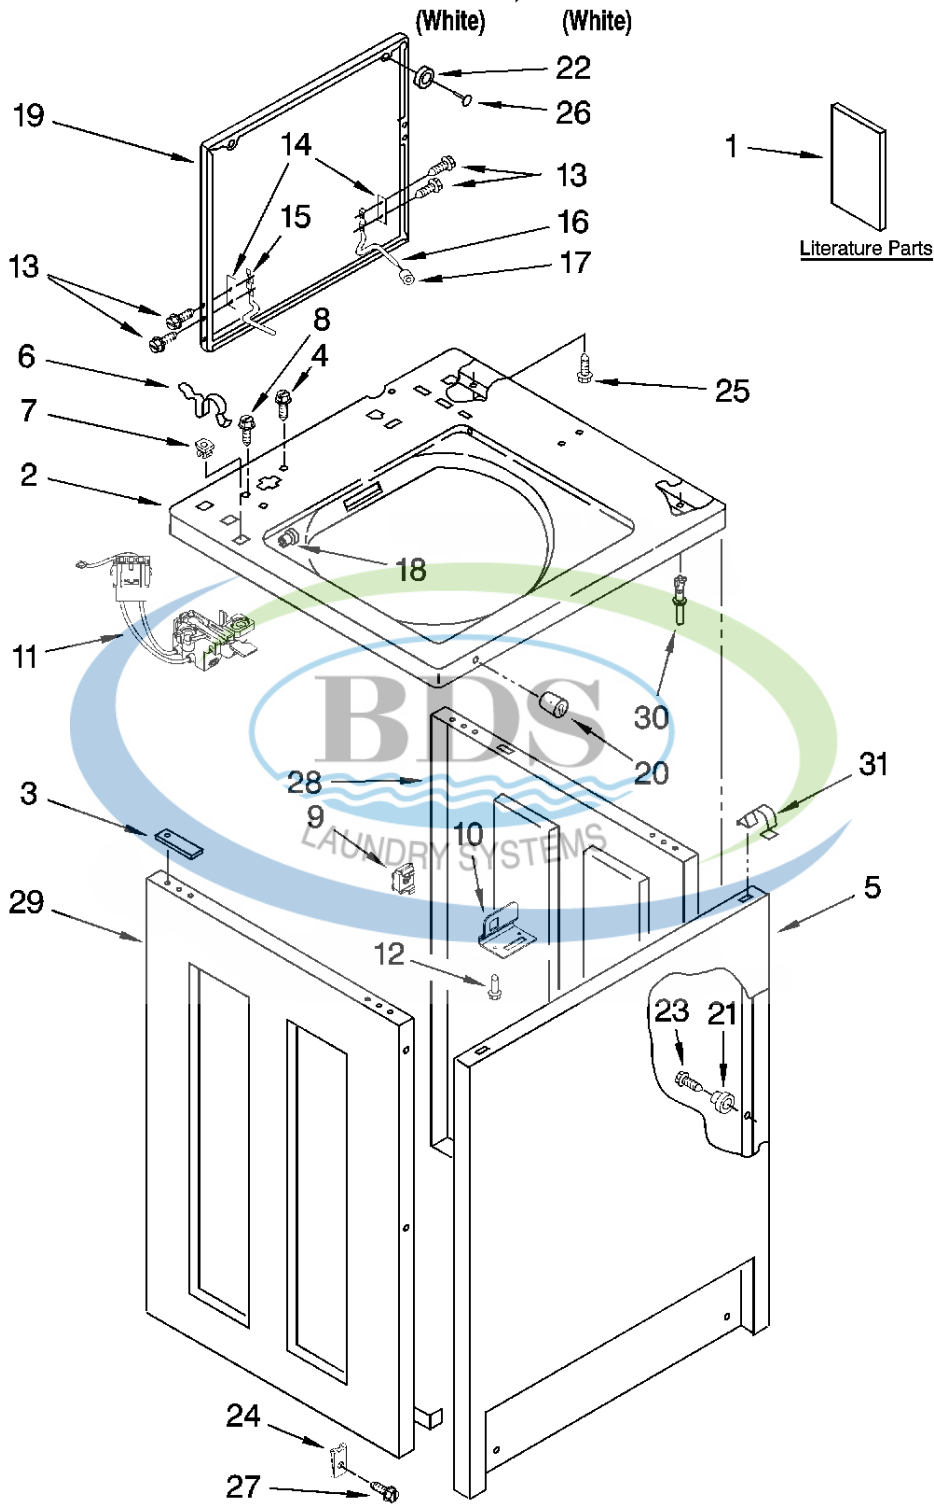

TOP AND CABINET PARTS

For Models: CAM2752TQ0, CAM2752TQ2

Ref #	Part Number	Qty.	Description
1	8316532		Instructions, Coin Kit
1	W10135801		Wiring Diagram
1	W10172194		Energy Guide
1	W10114744		Repair Parts List
2	8524688		Top
3	3353950		Spacer, Cabinet To Top (4)
4	3351614		Screw, Ground
5	3358500		Panel, Front
6	62780		Clip, Top & Cabinet & Rear Panel (2)
7	358473		Nut, Push-In (2)
8	3400611		Screw, Lid Switch
9	90406		Cage Nut
10	3353948		Bracket, Lock
11	8054980		Switch, Lid
12	63554		Rivet (2)
13	W10119828		Screw, Lid Hinge Mounting (4)
14	21097		Pad, Lid Hinge (2)
15	8524784		Hinge, Lid (L.H.)
16	54583		Hinge, Lid (R.H.)
17	19119		Bumper, Lid Hinge
18	21258		Bearing, Lid Hinge (2)
19	W10193854		Lid
20	387371		Plug, Lock
21	3353812		Locator (4)
22	356908		Bumper, Lid
23	9741232		Screw (4)
24	98234		Clip, U-Bend (2)
25	3353993		Screw (2)
26	356907		Rivet, Plastic
27	NLA		Screw, Panel Mtg. (2)
28	3976380		Side Panel (RH)
29	3976382		Side Panel (LH)
30	3353949		Pin, Locator (2)
31	18776		Lock (2)