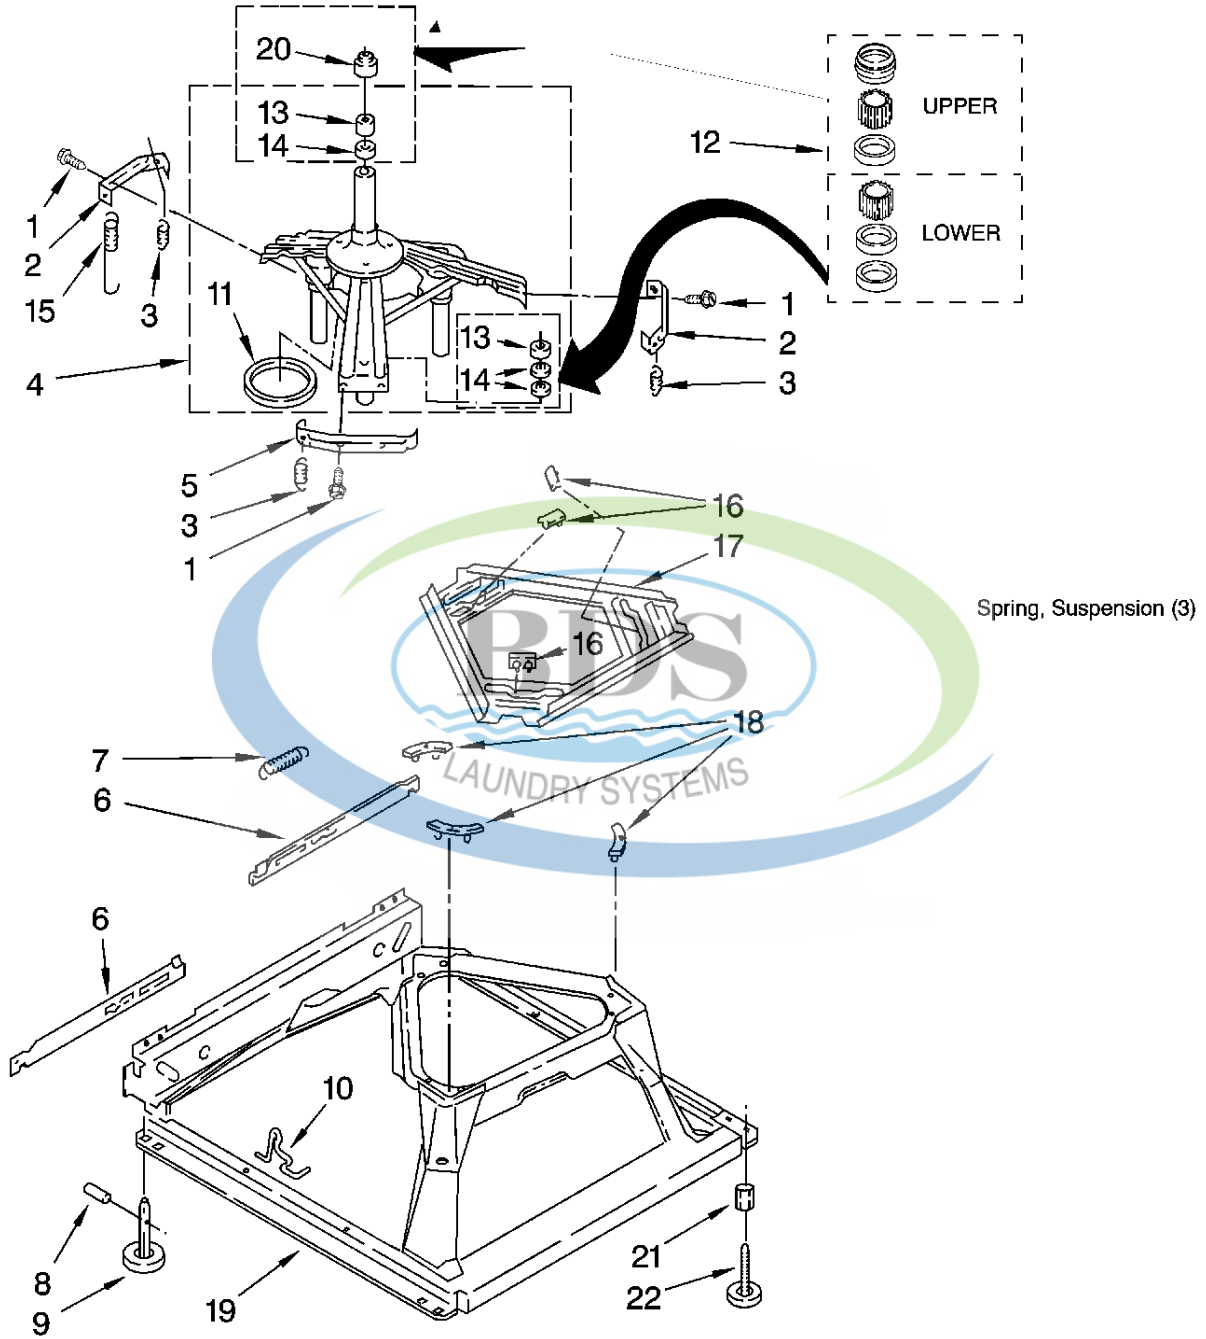

BRAKE, CLUTCH, GEARCASE, MOTOR AND PUMP PARTS

For Models: CAM2752TQ0, CAM2752TQ2

(White) (White)

W10114744

10

Ref #	Part Number	Qty.	Description
1	285792		BRAKE & DRIVE TUBE (COMPLETE) (REFER TO PAGE 12 FO...
2	63292		Washer, Spin Tube Thrust
3	W10080230		Ring, Spin Tube Support
4	285353		E-Clip, Clutch Retainer
5	8299642		Clutch (Complete)
6	3951993		Band & Lining, Clutch (Includes Items 7 & 8)
7	62646		Cap, Clutch Spring (2)
8	8559387		Spring & Damper Assembly
9	3360629		GEARCASE (COMPLETE) (REFER TO PAGE 13 FOR FURTHER...
10	3400516		Screw, Gearcase To Base (3)
11	62611		Plate, Motor Mount To Gearcase
12	62691		Grommet, Motor (4)
13	285852A		Coupling, Motor And Isolation
14	273556		Screw (2) No.10-16 X 5/8
15	3946532		Shield, Motor
16	3400516		Bolt, Motor Plate
17	W10086010		Retainer, Motor (2)
18	3362089		Shield, Tub To Motor
19	661600		Motor, Main Drive
21	8546127		Retainer, Pump (2)
22	3363394		Pump (Complete)
23	3390631		Screw, 10-16 x 3/8
24	3355454		Clip, Anti- Rattle
25	8572717		Capacitor
26	3949496		Clamp, Capacitor
27	8577374		Seal, Shaft

MACHINE BASE PARTS

For Models: CAM2752TQ0, CAM2752TQ2

(White) (White)

Ref #	Part Number	Qty.	Description
1	3400076		Screw, Bracket Mounting (10-32 x 5/8)
2	64067		Bracket, Spring Outer (2)
3	63907		Spring, Suspension (3)
4	280184		Support & Brake, Tub
5	64065		Bracket, Spring Outer (L.F.)
6	63466		Link, Leveling Mechanism (2)
7	8316845		Spring, Leveling Mechanism
8	62837		Pin, Knurled
9	285244		Foot, Rear (2)
10	W10145155		Retainer, Suspension Spring
11	63134		Ring, Sound Deadening
12	285203		Centerpost Bearing Kit (Includes Items 13, 14 & 20)
13	8546455		Bearing, Centerpost (2)
14	357409		Seal, Centerpost (3)
15	W10250667		Spring, Counterweight
16	285219		Pad, Plate
17	3946509		Plate, Suspension (Includes Item 16)
18	285744		Pad, Base
19	285771		Base Assembly (Includes Items 6, 7, 8, 9, 10, 16, 17 & 18)
20	8577376		Seal, Centerpost
21	3359452		Nut, Lock (3/8-16)
22	W10001130		Foot, Front (2)