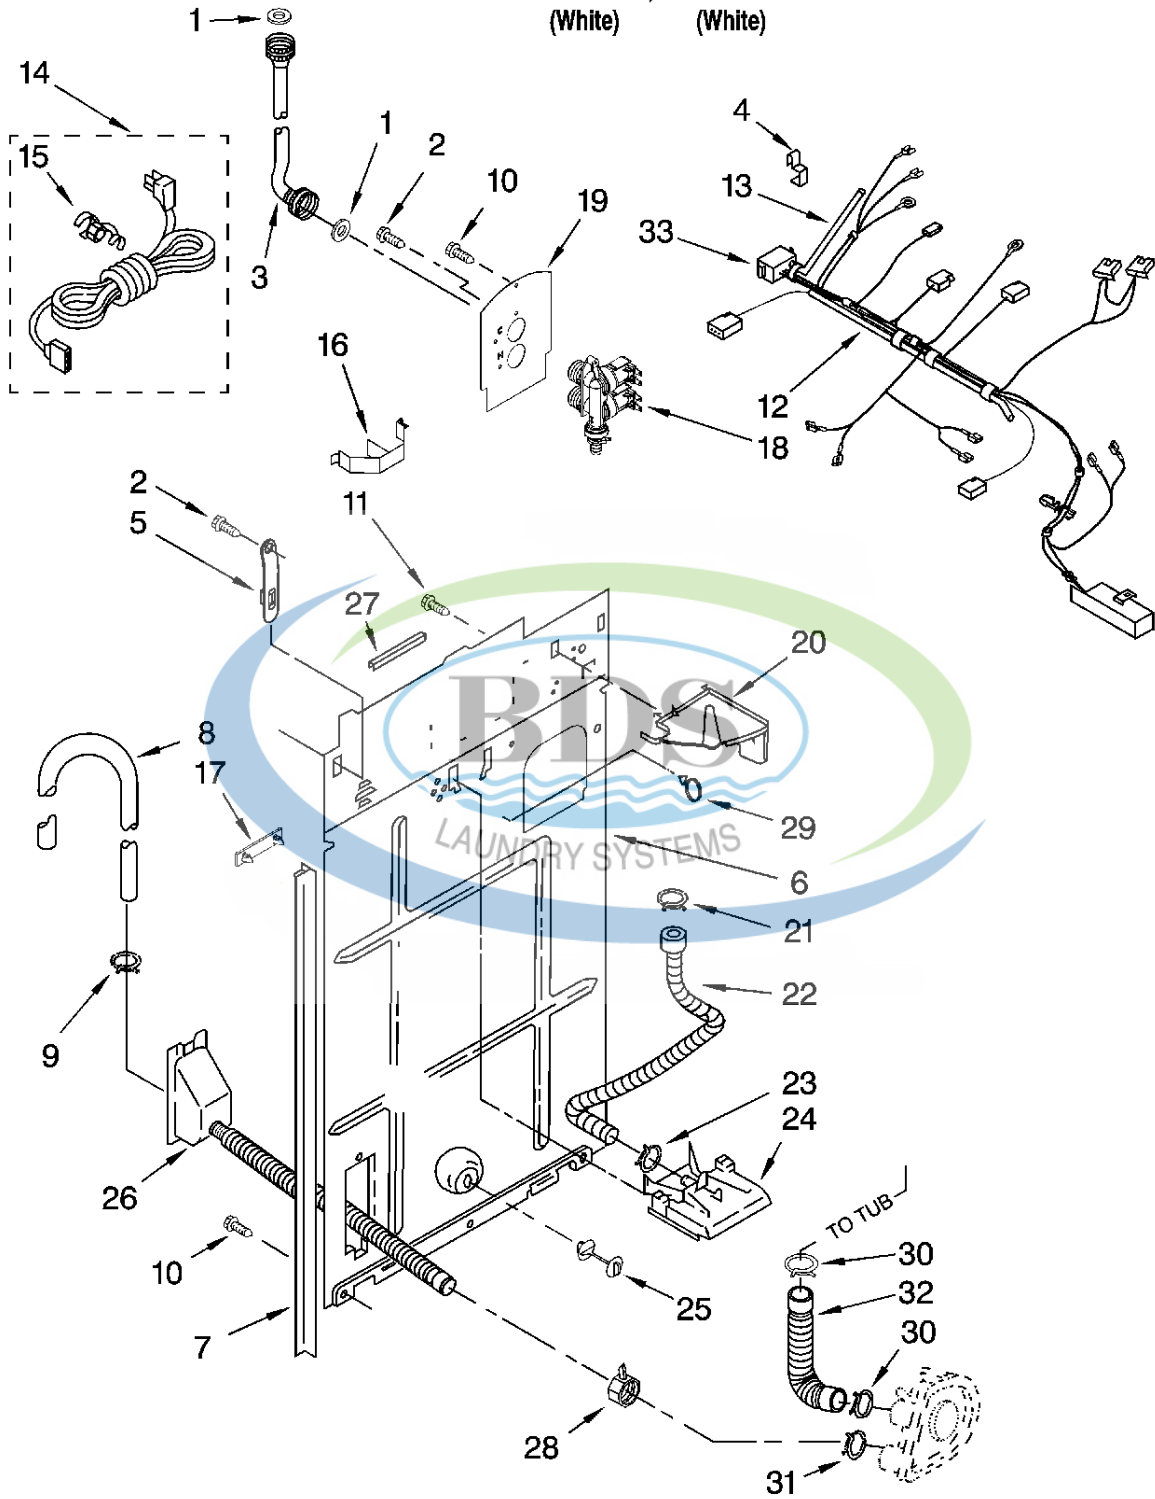

REAR PANEL PARTS

For Models: CAM2752TQ0, CAM2752TQ2

(White)

(White)

Ref #	Part Number	Qty.	Description
1	3976300		Washer, Water Inlet Hose (4) (1-1/16 x 5/8)
2	9740848		Screw, 8-18 x 1/2
3	3949380		Hose, Water Inlet (Blue Coupler)
3	3949381		Hose, Water Inlet (Red Coupler)
4	8282518		Clip, Harness
5	8568314		Strap, Console (2)
6	8541649		Panel, Rear (Includes Items, 5, 15 & 35)
7	3354204		Pad, Rear Panel (2)
8	96743		Hose, Drain (4')
9	371507		Clamp, Hose
10	62863		Screw, 10-16 x 3/8
11	3351614		Screw, 10-24 x 3/8
12	8524801		Hose, Pressure Switch to Air Dome
13	8524791		Hose, Pressure Switch Link
14	3976231		Cord, Power
15	3952821		Strain Relief, Power Cord To Rear Panel
16	8055003		Clip, Harness & Pressure Hose
17	389379		Retainer, (2) Side/Feature Panel
18	3979347		Valve, Water Inlet & Thermistor Assy.
19	8541624		Plate, Mixing Valve
20	8539874		Shield, Suds
21	301958		Clamp, Hose
22	8317926		Hose, Vacuum Break
23	370450		Clamp, Hose
24	3360977		Break, Vacuum
25	8519200		Support, Rear Panel
26	W10358149		Drain Hose Assembly (Includes Item 28)
27	W10096784		Edge Protector
28	3976395		Restraint, Hose
29	8559320		Restraint, Hose
30	616099		Clamp, Hose
31	3366912		Clamp, Hose
32	285871		Hose, Pump To Tub (Includes Item 30)
33	W10114216		Harness, Wiring (Includes Items 12 & 13) (For Detail See Pages... FOLLOWING PARTS NOT ILLUSTRATED
	3954579		Miscellaneous Parts Bag