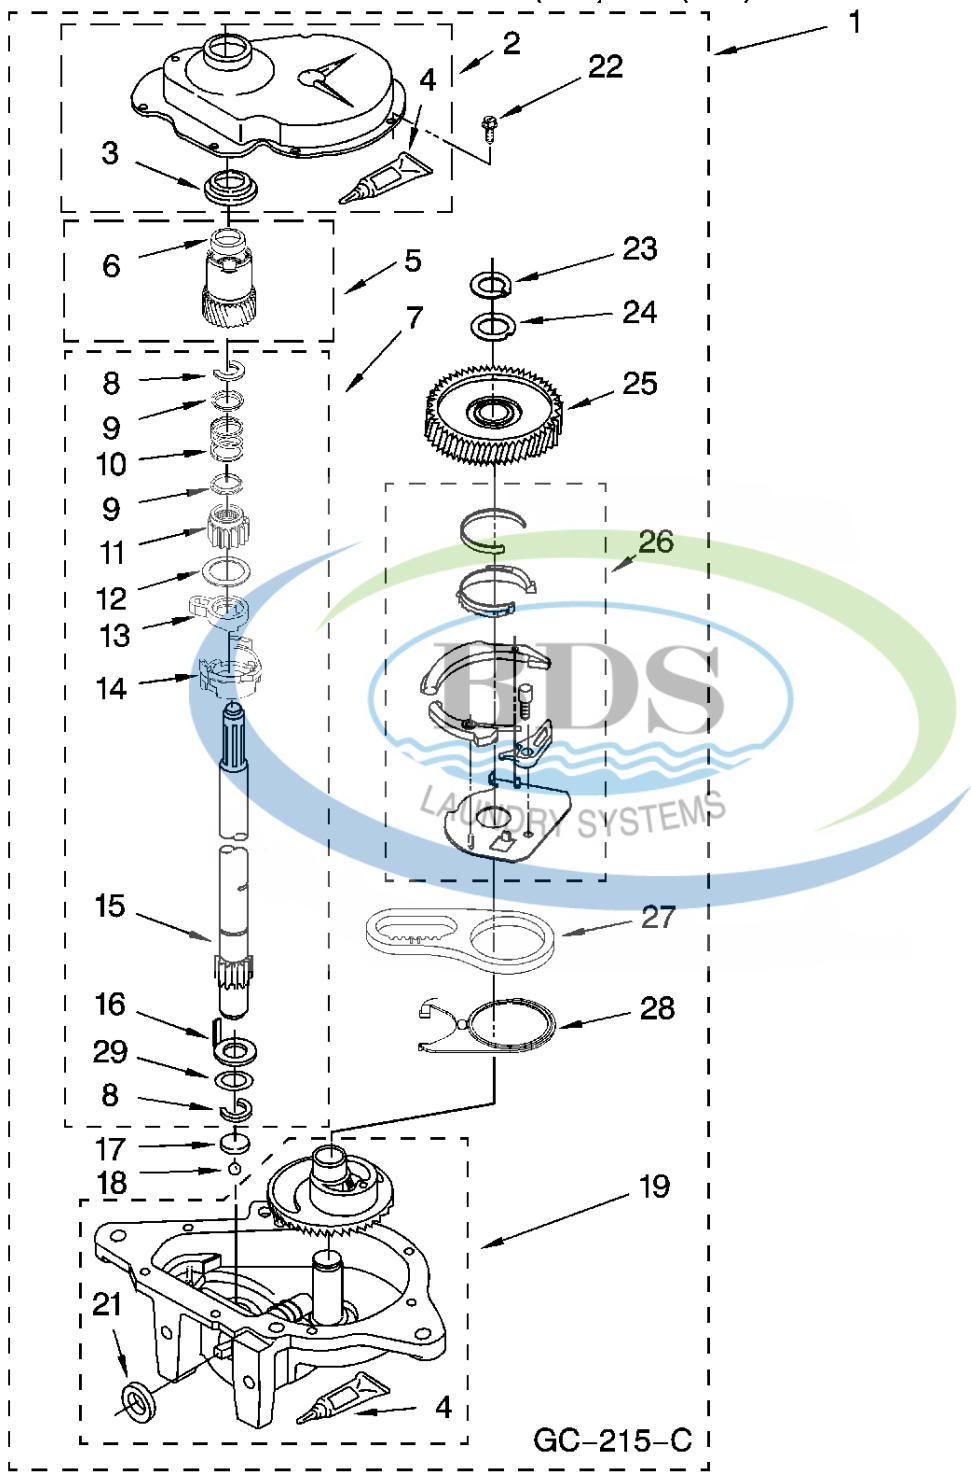

WIRING HARNESS PARTS

For Models: CAM2752TQ0, CAM2752TQ2

(White)

(White)

WH2J

W10114744

12

Ref #	Part Number	Qty.	Description
1	3349557		Retainer, Harness
2	388498		Clip, Harness
3	3347812		Clip, Harness
4	3352501		Clip, Harness (Push-In)
5	90016		Clip, Harness (Half-Harness)
6	3390496		Clip, Harness
7	389379		Retainer, Harness
8	3948614		Timer, Block Disconnect (Natural)
8	352089		Timer, Block Disconnect (Black)
9	62889		Receptacle, Terminal (3-Way)
10	353424		Plug, Terminal (3-Way)
11	62505		Block, Disconnect (Motor 2 Speed)
12	3347243		Block, Disconnect
13	63523		Protector
14	717252		Connector, 2-Way
15	3352944		Clip, Harness
16	3390423		Block, Disconnect (12-Way)
17	3347730		Receptacle (6-Way)
18	3948617		Connector (T.P.A.) (3-Circuit)
19	3360056		Plug (T.P.A) (3-Circuit) (Pressure Switch)
20	3354925		Block, Connector (Natural)
20	3354926		Block, Connector (Red)

GEARCASE PARTS

For Models: CAM2752TQ0, CAM2752TQ2
(White) (White)

Ref #	Part Number	Qty.	Description
1	3360629		Gearcase (Complete)
2	285202		Cover, Gearcase
3	3349985		Seal, Gearcase Cover
4	285195		Sealer, Gasket (.20 Fl. Oz.) (6 ml)
5	285362		Pinion, Spin (Includes Illus. 25)
6	356427		Seal, Spin Pinion
7	389387		Shaft, Agitator (Complete)
8	NLA		Ring, Retaining (2)
9	62677		Retainer, Spring
10	62676		Spring, Agitate
11	285509		Gear, Agitate (Includes 15 and 29)
12	62619		Washer, Agitate Gear
13	285206		Cam Follower (Includes 14)
14	285206		Cam, Agitate (Includes 13)
15	285509		Shaft, Agitator (Includes 11 and 29)
16	NLA		Washer, Cam Thrust
17	285205		Bearing, Thrust
18	285205		BALL BEARING
19	NLA		Bottom and Pinion, Gearcase
21	285352		Seal, Thrust Plug
22	3351614		Screw, Gearcase Cover, Mounting (8) (10-24 x 3/8)
23	NLA		Ring, Retaining
24	NLA		Washer Kit, Thrust
25	285362		Gear, Spin
26	388253		Neutral Assembly
27	8546456		Rack, Connecting
28	62621		Actuator, Shift
29	388815		Washer, Intermediate