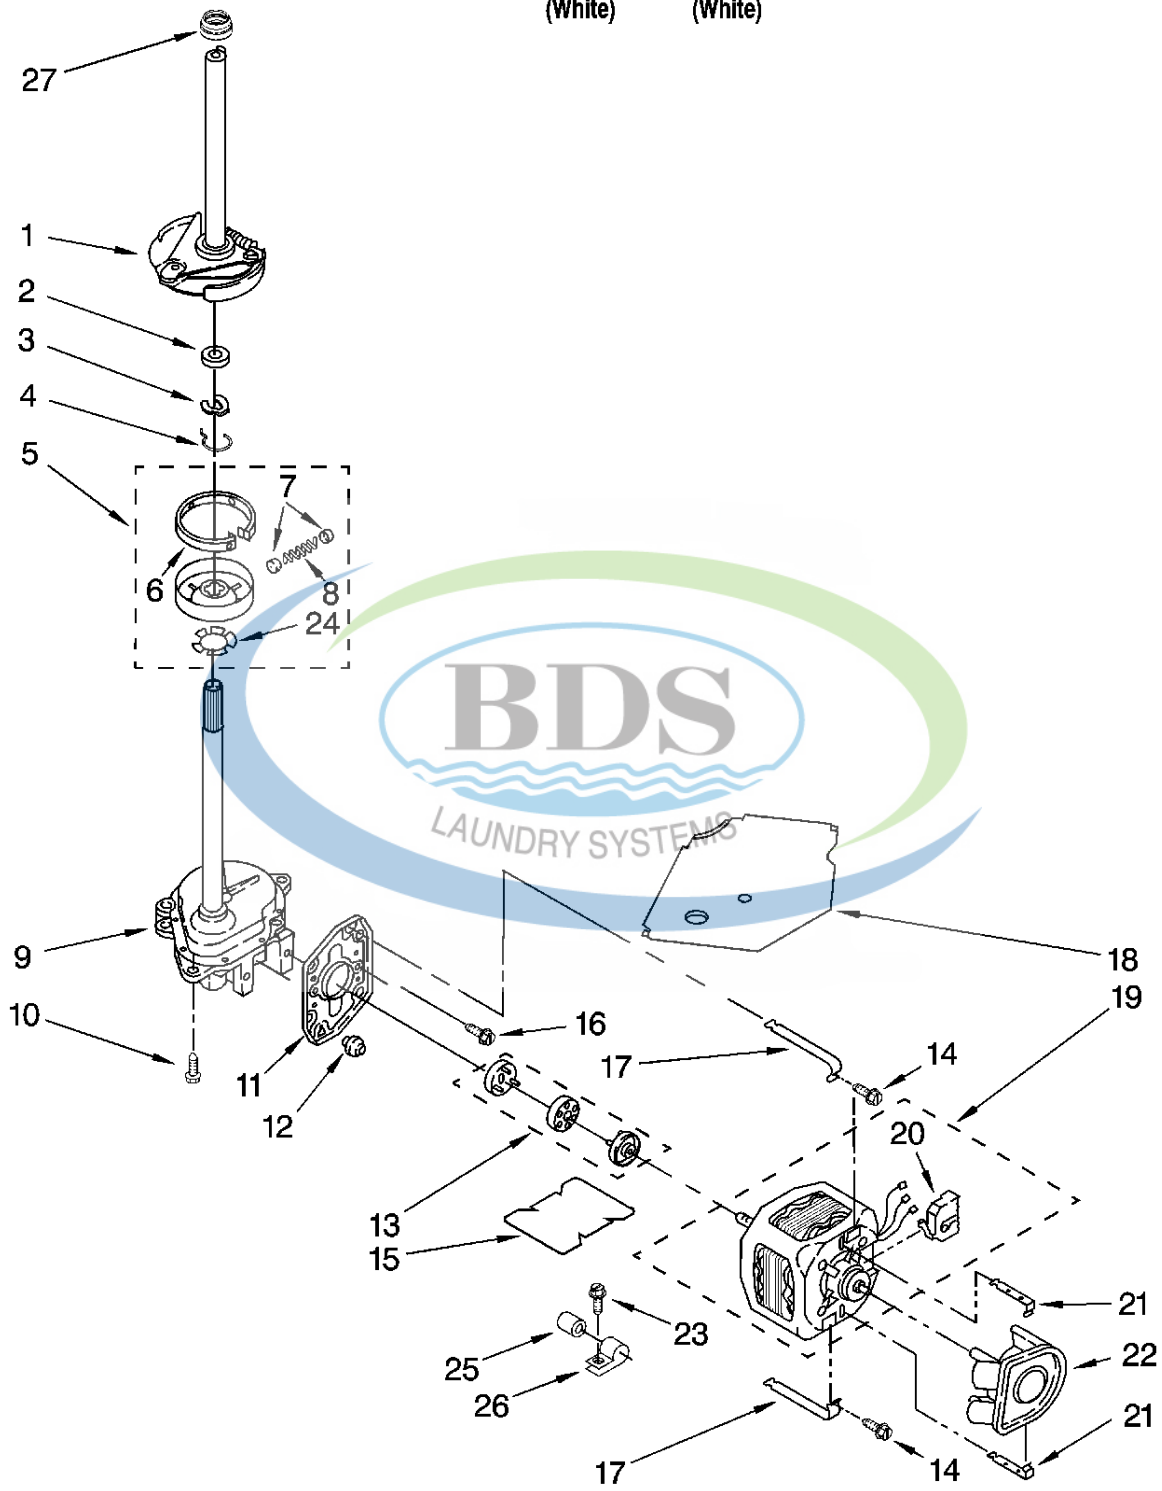

BRAKE, CLUTCH, GEARCASE, MOTOR AND PUMP PARTS

For Models: CAM2752TQ0, CAM2752TQ2

(White) (White)

W10114744

10

Ref #	Part Number	Qty.	Description
1	285792		BRAKE & DRIVE TUBE (COMPLETE) (REFER TO PAGE 12 FO...
2	63292		Washer, Spin Tube Thrust
3	W10080230		Ring, Spin Tube Support
4	285353		E-Clip, Clutch Retainer
5	8299642		Clutch (Complete)
6	3951993		Band & Lining, Clutch (Includes Items 7 & 8)
7	62646		Cap, Clutch Spring (2)
8	8559387		Spring & Damper Assembly
9	3360629		GEARCASE (COMPLETE) (REFER TO PAGE 13 FOR FURTHER...
10	3400516		Screw, Gearcase To Base (3)
11	62611		Plate, Motor Mount To Gearcase
12	62691		Grommet, Motor (4)
13	285852A		Coupling, Motor And Isolation
14	273556		Screw (2) No.10-16 X 5/8
15	3946532		Shield, Motor
16	3400516		Bolt, Motor Plate
17	W10086010		Retainer, Motor (2)
18	3362089		Shield, Tub To Motor
19	661600		Motor, Main Drive
21	8546127		Retainer, Pump (2)
22	3363394		Pump (Complete)
23	3390631		Screw, 10-16 x 3/8
24	3355454		Clip, Anti- Rattle
25	8572717		Capacitor
26	3949496		Clamp, Capacitor
27	8577374		Seal, Shaft