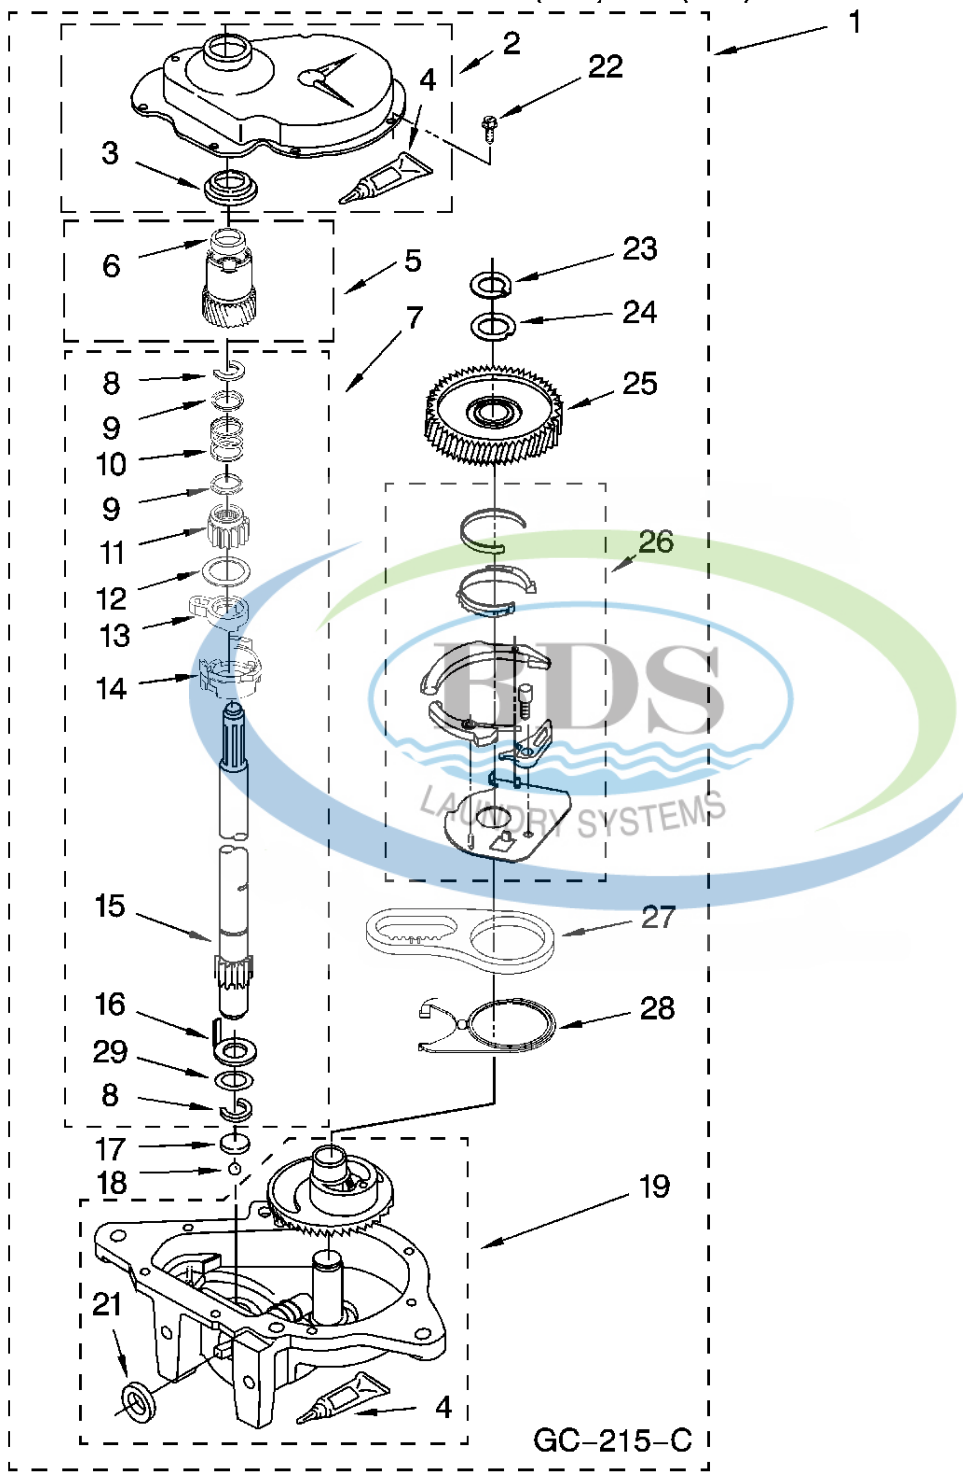

WIRING HARNESS PARTS

For Models: CAM2752TQ0, CAM2752TQ2

(White)

(White)

WH2J

W10114744

12

Ref #	Part Number	Qty.	Description
1	3349557		Retainer, Harness
2	388498		Clip, Harness
3	3347812		Clip, Harness
4	3352501		Clip, Harness (Push-In)
5	90016		Clip, Harness (Half-Harness)
6	3390496		Clip, Harness
7	389379		Retainer, Harness
8	3948614		Timer, Block Disconnect (Natural)
8	352089		Timer, Block Disconnect (Black)
9	62889		Receptacle, Terminal (3-Way)
10	353424		Plug, Terminal (3-Way)
11	62505		Block, Disconnect (Motor 2 Speed)
12	3347243		Block, Disconnect
13	63523		Protector
14	717252		Connector, 2-Way
15	3352944		Clip, Harness
16	3390423		Block, Disconnect (12-Way)
17	3347730		Receptacle (6-Way)
18	3948617		Connector (T.P.A.) (3-Circuit)
19	3360056		Plug (T.P.A) (3-Circuit) (Pressure Switch)
20	3354925		Block, Connector (Natural)
20	3354926		Block, Connector (Red)

GEARCASE PARTS

For Models: CAM2752TQ0, CAM2752TQ2
(White) (White)

Ref #	Part Number	Qty.	Description
1	3360629		Gearcase (Complete)
2	285202		Cover, Gearcase
3	3349985		Seal, Gearcase Cover
4	285195		Sealer, Gasket (.20 Fl. Oz.) (6 ml)
5	285362		Pinion, Spin (Includes Illus. 25)
6	356427		Seal, Spin Pinion
7	389387		Shaft, Agitator (Complete)
8	NLA		Ring, Retaining (2)
9	62677		Retainer, Spring
10	62676		Spring, Agitate
11	285509		Gear, Agitate (Includes 15 and 29)
12	62619		Washer, Agitate Gear
13	285206		Cam Follower (Includes 14)
14	285206		Cam, Agitate (Includes 13)
15	285509		Shaft, Agitator (Includes 11 and 29)
16	NLA		Washer, Cam Thrust
17	285205		Bearing, Thrust
18	285205		BALL BEARING
19	NLA		Bottom and Pinion, Gearcase
21	285352		Seal, Thrust Plug
22	3351614		Screw, Gearcase Cover, Mounting (8) (10-24 x 3/8)
23	NLA		Ring, Retaining
24	NLA		Washer Kit, Thrust
25	285362		Gear, Spin
26	388253		Neutral Assembly
27	8546456		Rack, Connecting
28	62621		Actuator, Shift
29	388815		Washer, Intermediate