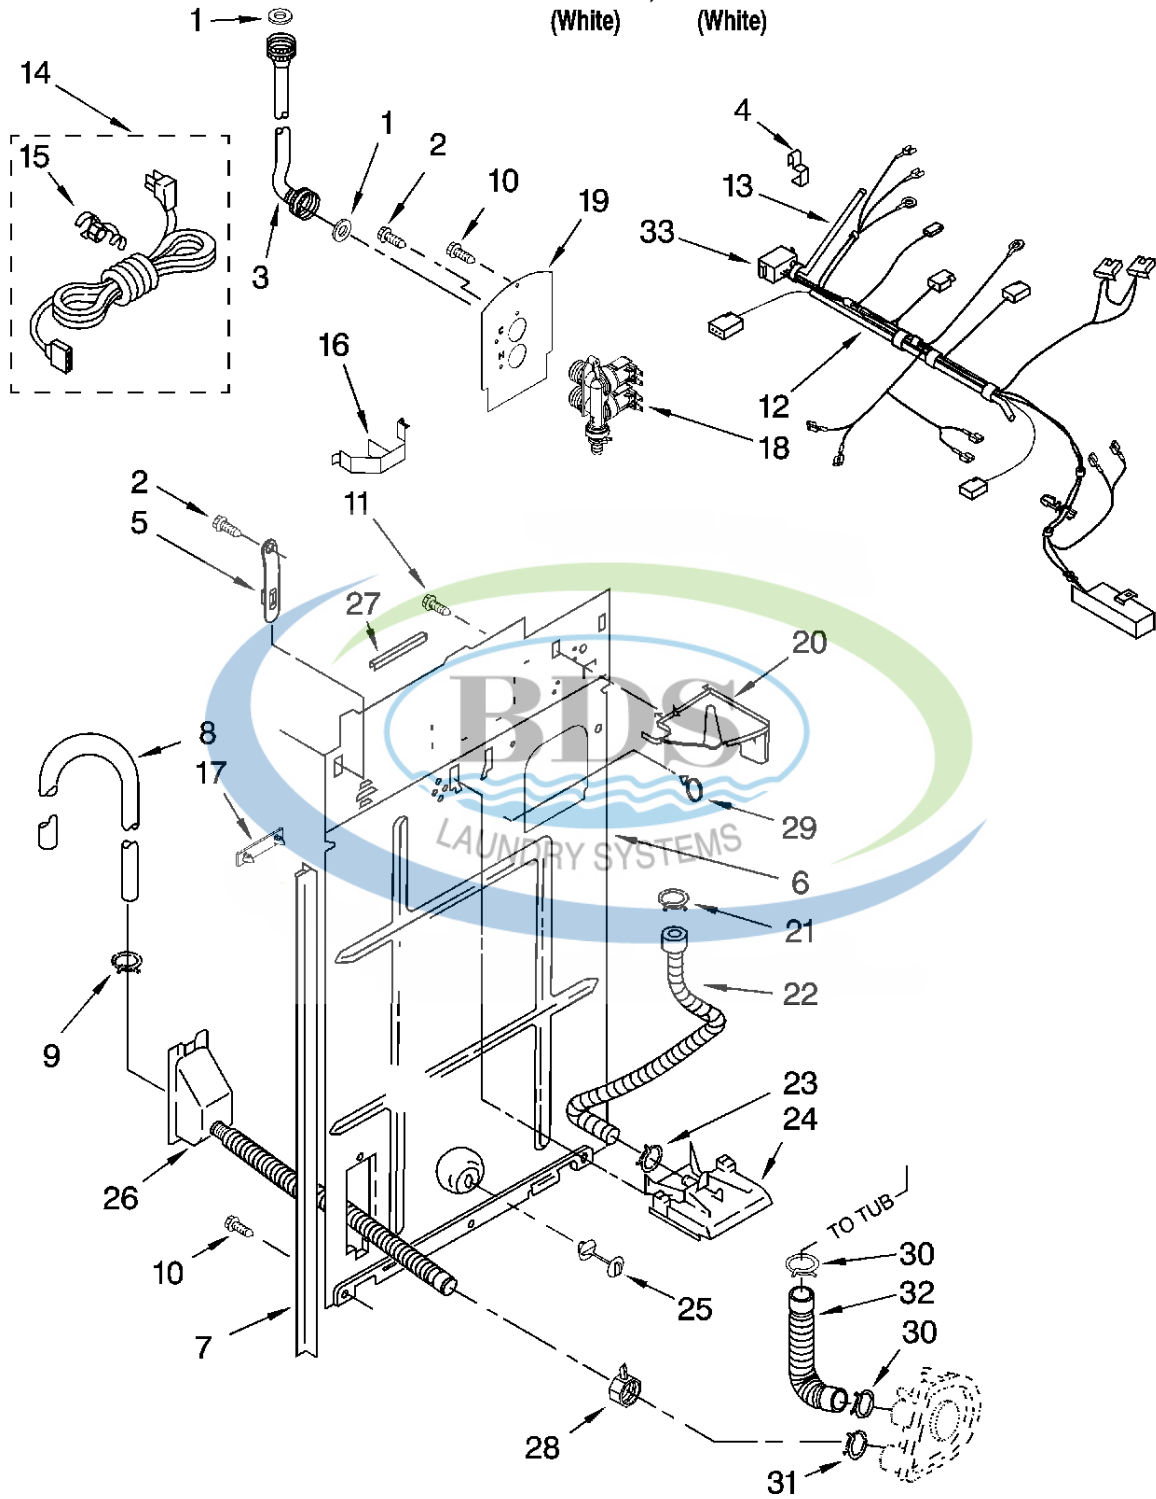

REAR PANEL PARTS

For Models: CAM2752TQ0, CAM2752TQ2

(White)

(White)

W10114744

Ref #	Part Number	Qty.	Description
1	3976300		Washer, Water Inlet Hose (4) (1-1/16 x 5/8)
2	9740848		Screw, 8-18 x 1/2
3	3949380		Hose, Water Inlet (Blue Coupler)
3	3949381		Hose, Water Inlet (Red Coupler)
4	8282518		Clip, Harness
5	8568314		Strap, Console (2)
6	8541649		Panel, Rear (Includes Items, 5, 15 & 35)
7	3354204		Pad, Rear Panel (2)
8	96743		Hose, Drain (4')
9	371507		Clamp, Hose
10	62863		Screw, 10-16 x 3/8
11	3351614		Screw, 10-24 x 3/8
12	8524801		Hose, Pressure Switch to Air Dome
13	8524791		Hose, Pressure Switch Link
14	3976231		Cord, Power
15	3952821		Strain Relief, Power Cord To Rear Panel
16	8055003		Clip, Harness & Pressure Hose
17	389379		Retainer, (2) Side/Feature Panel
18	3979347		Valve, Water Inlet & Thermistor Assy.
19	8541624		Plate, Mixing Valve
20	8539874		Shield, Suds
21	301958		Clamp, Hose
22	8317926		Hose, Vacuum Break
23	370450		Clamp, Hose
24	3360977		Break, Vacuum
25	8519200		Support, Rear Panel
26	W10358149		Drain Hose Assembly (Includes Item 28)
27	W10096784		Edge Protector
28	3976395		Restraint, Hose
29	8559320		Restraint, Hose
30	616099		Clamp, Hose
31	3366912		Clamp, Hose
32	285871		Hose, Pump To Tub (Includes Item 30)
33	W10114216		Harness, Wiring (Includes Items 12 & 13) (For Detail See Pages... FOLLOWING PARTS NOT ILLUSTRATED
	3954579		Miscellaneous Parts Bag