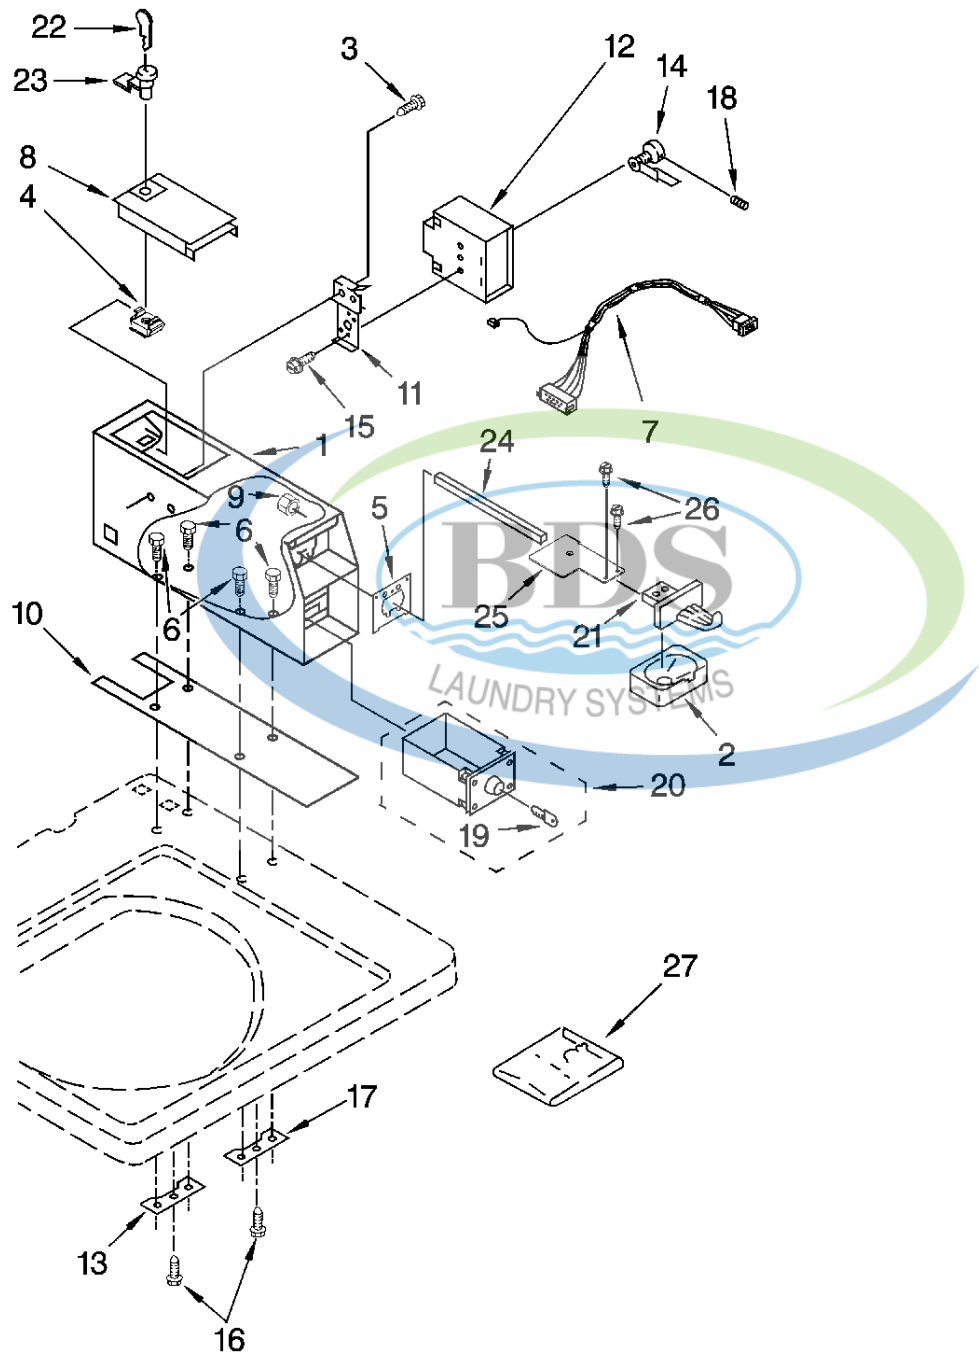

CONTROL PANEL PARTS

For Models: CAM2752TQ0, CAM2752TQ2

(White)

(White)

Ref #	Part Number	Qty.	Description
1	8577883		Panel, Console
2	3978858		Bracket, Control
3	W10113937		Clip, Control
4	W10330140		SWITCH, CYCLE SELECTOR (INCLUDES ITEM 12)
5	W10139210		Screw, 8-18 x 5/16
6	3949740		End Cap (R.H.)
7	8281182		Screw (2)
8	W10414164		PRESSURE SWITCH, HIGH WATER LEVEL (INCLUDES ``T`` F...
9	3352457		Lights, Indicator
10	3348109		Lens, Amber (2)
11	3348110		Lens, Yellow (1)
12	8316433		Pushbutton (7)
13	W10414162		PRESSURE SWITCH, LOW WATER LEVEL
14	3400073		Screw, 10-24 x 3/8
15	90767		Screw, 8-18 x 3/8 (2)
16	3949734		End Cap (L.H.)
17	689559		Nut, Push-In (2)
18	97787		Screw, End Cap To Bracket (4)
19	W10138030		Harness, Console
20	W8578168		Control, Automatic Temp ATC C

METER CASE PARTS

For Models: CAM2752TQ0, CAM2752TQ2
(White) (White)

Ref #	Part Number	Qty.	Description
1	W10461200		Meter Case
2	385421		Funnel, Coin
3	339805		Screw, 10-32 X 3/16
4	90406		Nut, Cage
5	279950		Plate, Adapter (Includes Item 2)
6	3353994		Bolt, Meter Case (5/16-18 x 2.5 (1))
6	3349065		Bolt, Meter Case (5/16-24 x 1 (3))
7	W10138351		Wire Harness, Timer
8	3351136		Door, Service
9	3400029		Nut, Adapter Plate (3)
10	3954812		Cushion, Case
11	385575		Bracket, Timer
12	W10112081		Timer, 60 Hz.
13	3353813		Plate, Mounting
14	385571		Clutch, Timer
14	354987		E-Ring
15	3400064		Screw, Timer
16	98445		Screw, 10-16 x 3/4
17	3353813		PLATE, MOUNTING
18	8533976		Screw, Set (2)
19			Key, Money Box
20			Money Box (Includes Item 19)
21	8316520		Coin Chute
22	W10114740		Key, Service Door
23	8316526		Security Lock & Cam Assembly
24	8576635		Bolt, Coin Chute
25	8316522		Extension
26	3400086		Screw, 10-32 x 3/8
27	8316524		Kit, Chute Decal