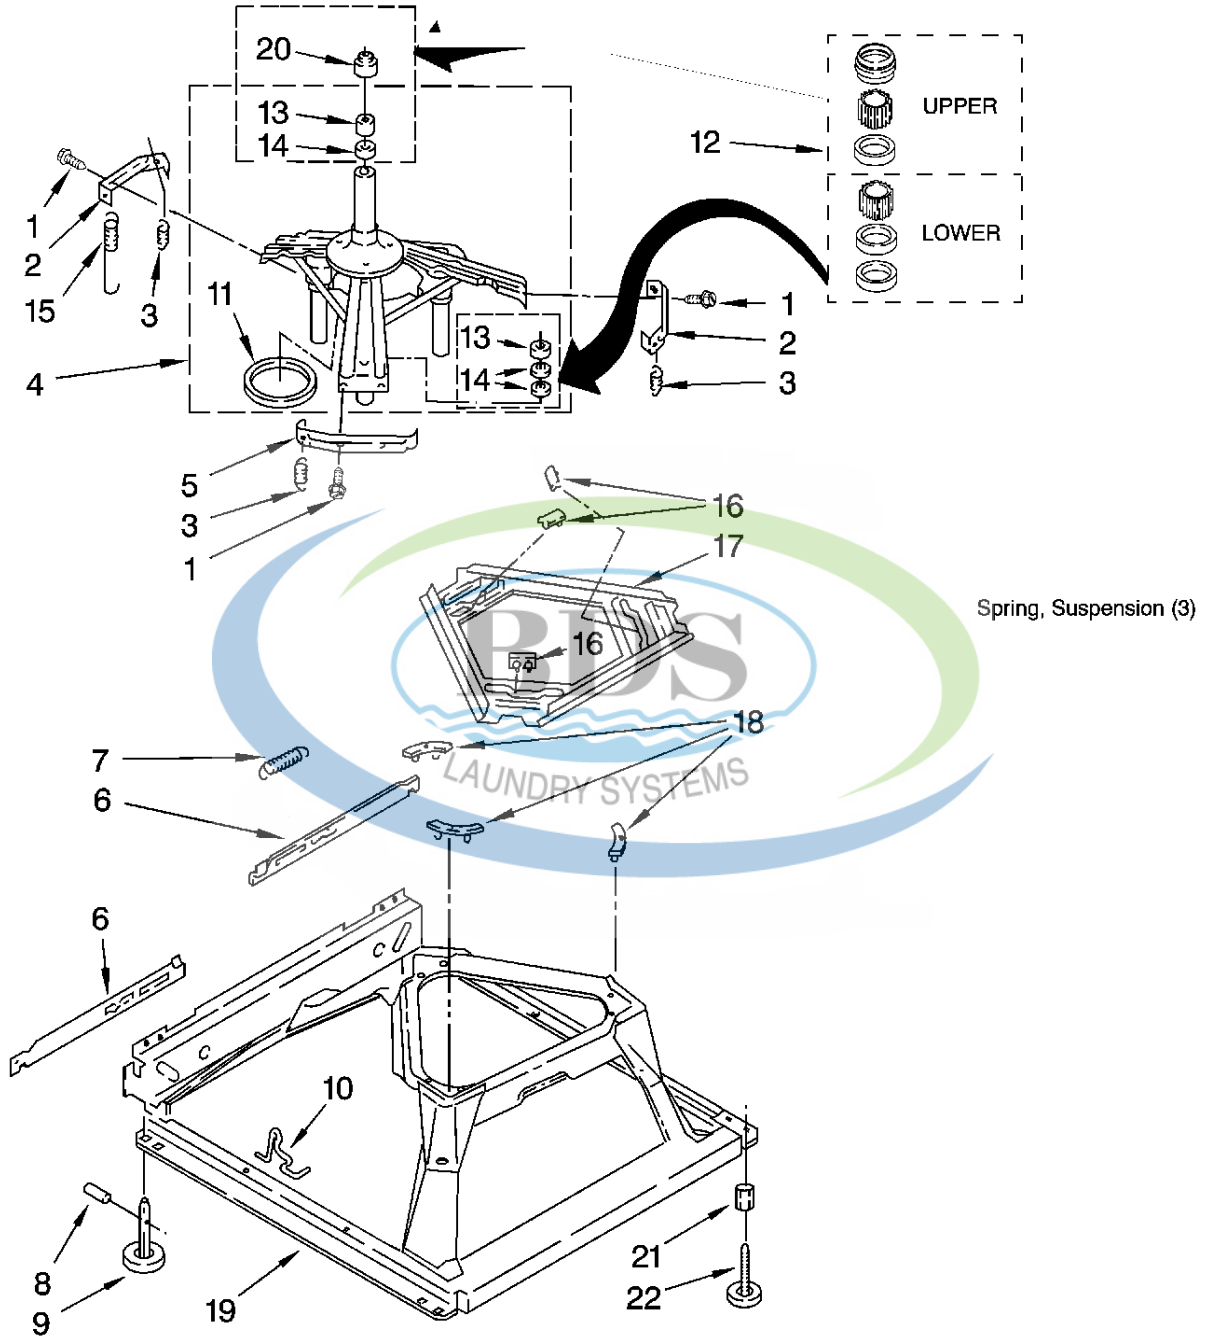

BRAKE, CLUTCH, GEARCASE, MOTOR AND PUMP PARTS

For Models: CAM2752TQ0, CAM2752TQ2

(White) (White)

W10114744

10

Ref #	Part Number	Qty.	Description
1	285792		BRAKE & DRIVE TUBE (COMPLETE) (REFER TO PAGE 12 FO...
2	63292		Washer, Spin Tube Thrust
3	W10080230		Ring, Spin Tube Support
4	285353		E-Clip, Clutch Retainer
5	8299642		Clutch (Complete)
6	3951993		Band & Lining, Clutch (Includes Items 7 & 8)
7	62646		Cap, Clutch Spring (2)
8	8559387		Spring & Damper Assembly
9	3360629		GEARCASE (COMPLETE) (REFER TO PAGE 13 FOR FURTHER...
10	3400516		Screw, Gearcase To Base (3)
11	62611		Plate, Motor Mount To Gearcase
12	62691		Grommet, Motor (4)
13	285852A		Coupling, Motor And Isolation
14	273556		Screw (2) No.10-16 X 5/8
15	3946532		Shield, Motor
16	3400516		Bolt, Motor Plate
17	W10086010		Retainer, Motor (2)
18	3362089		Shield, Tub To Motor
19	661600		Motor, Main Drive
21	8546127		Retainer, Pump (2)
22	3363394		Pump (Complete)
23	3390631		Screw, 10-16 x 3/8
24	3355454		Clip, Anti- Rattle
25	8572717		Capacitor
26	3949496		Clamp, Capacitor
27	8577374		Seal, Shaft

MACHINE BASE PARTS

For Models: CAM2752TQ0, CAM2752TQ2

(White) (White)

Ref #	Part Number	Qty.	Description
1	3400076		Screw, Bracket Mounting (10-32 x 5/8)
2	64067		Bracket, Spring Outer (2)
3	63907		Spring, Suspension (3)
4	280184		Support & Brake, Tub
5	64065		Bracket, Spring Outer (L.F.)
6	63466		Link, Leveling Mechanism (2)
7	8316845		Spring, Leveling Mechanism
8	62837		Pin, Knurled
9	285244		Foot, Rear (2)
10	W10145155		Retainer, Suspension Spring
11	63134		Ring, Sound Deadening
12	285203		Centerpost Bearing Kit (Includes Items 13, 14 & 20)
13	8546455		Bearing, Centerpost (2)
14	357409		Seal, Centerpost (3)
15	W10250667		Spring, Counterweight
16	285219		Pad, Plate
17	3946509		Plate, Suspension (Includes Item 16)
18	285744		Pad, Base
19	285771		Base Assembly (Includes Items 6, 7, 8, 9, 10, 16, 17 & 18)
20	8577376		Seal, Centerpost
21	3359452		Nut, Lock (3/8-16)
22	W10001130		Foot, Front (2)