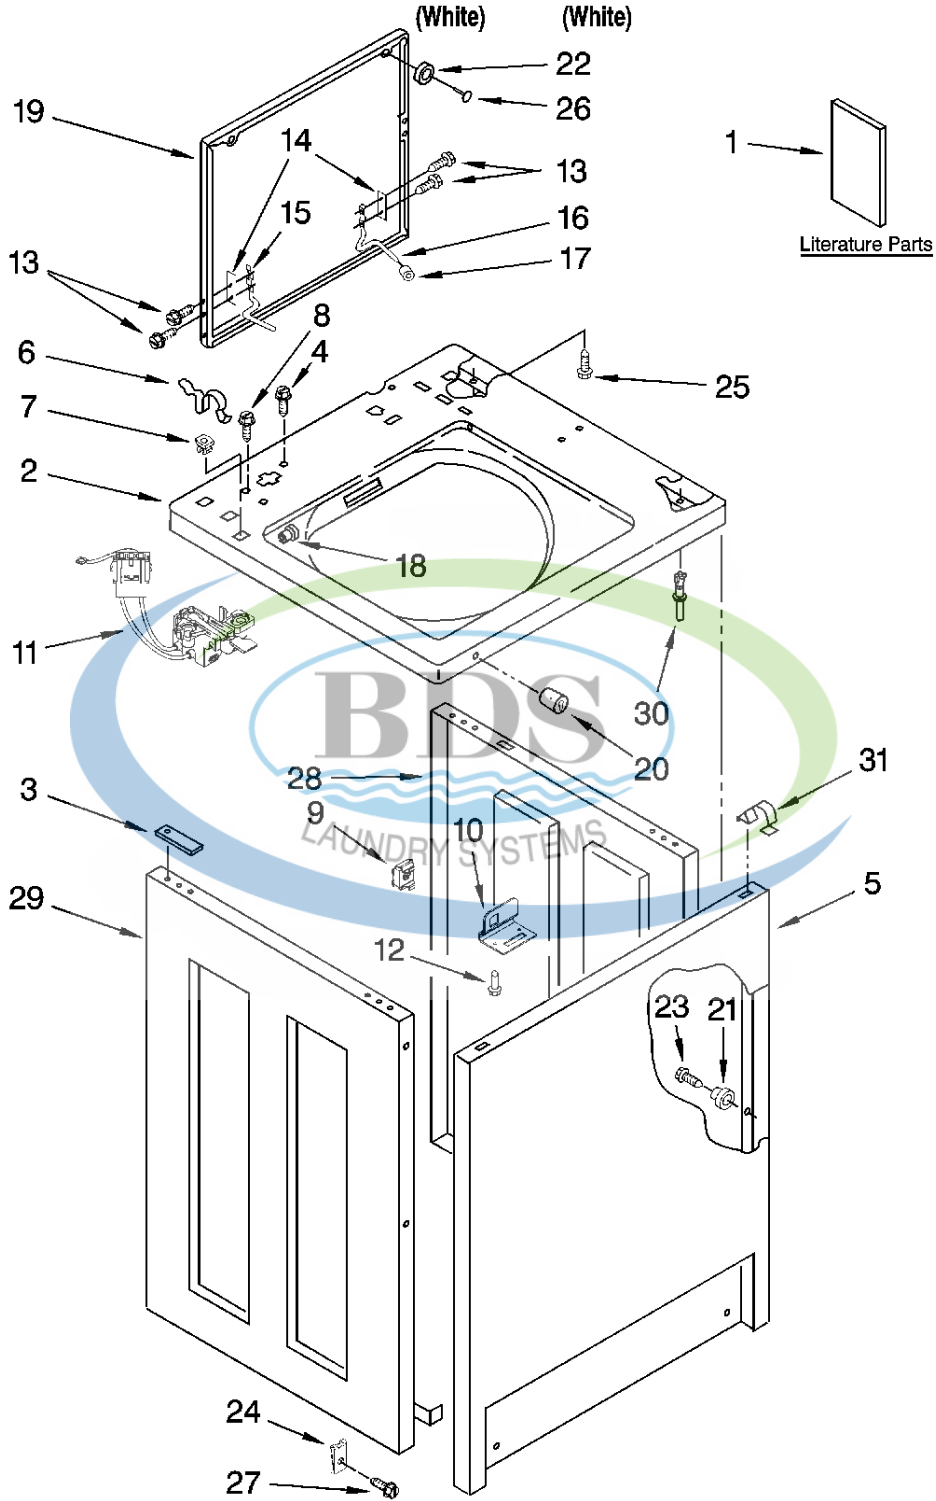

TOP AND CABINET PARTS

For Models: CAM2752TQ0, CAM2752TQ2

Ref #	Part Number	Qty.	Description
1	8316532		Instructions, Coin Kit
1	W10135801		Wiring Diagram
1	W10172194		Energy Guide
1	W10114744		Repair Parts List
2	8524688		Top
3	3353950		Spacer, Cabinet To Top (4)
4	3351614		Screw, Ground
5	3358500		Panel, Front
6	62780		Clip, Top & Cabinet & Rear Panel (2)
7	358473		Nut, Push-In (2)
8	3400611		Screw, Lid Switch
9	90406		Cage Nut
10	3353948		Bracket, Lock
11	8054980		Switch, Lid
12	63554		Rivet (2)
13	W10119828		Screw, Lid Hinge Mounting (4)
14	21097		Pad, Lid Hinge (2)
15	8524784		Hinge, Lid (L.H.)
16	54583		Hinge, Lid (R.H.)
17	19119		Bumper, Lid Hinge
18	21258		Bearing, Lid Hinge (2)
19	W10193854		Lid
20	387371		Plug, Lock
21	3353812		Locator (4)
22	356908		Bumper, Lid
23	9741232		Screw (4)
24	98234		Clip, U-Bend (2)
25	3353993		Screw (2)
26	356907		Rivet, Plastic
27	NLA		Screw, Panel Mtg. (2)
28	3976380		Side Panel (RH)
29	3976382		Side Panel (LH)
30	3353949		Pin, Locator (2)
31	18776		Lock (2)