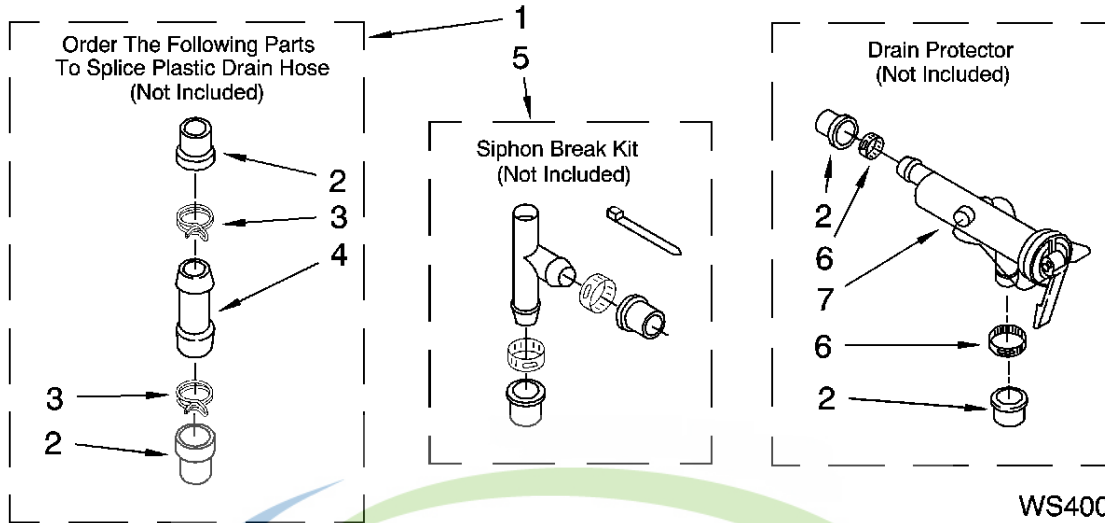

WATER SYSTEM PARTS

For Models: CAM2752TQ0, CAM2752TQ2

(White)

(White)