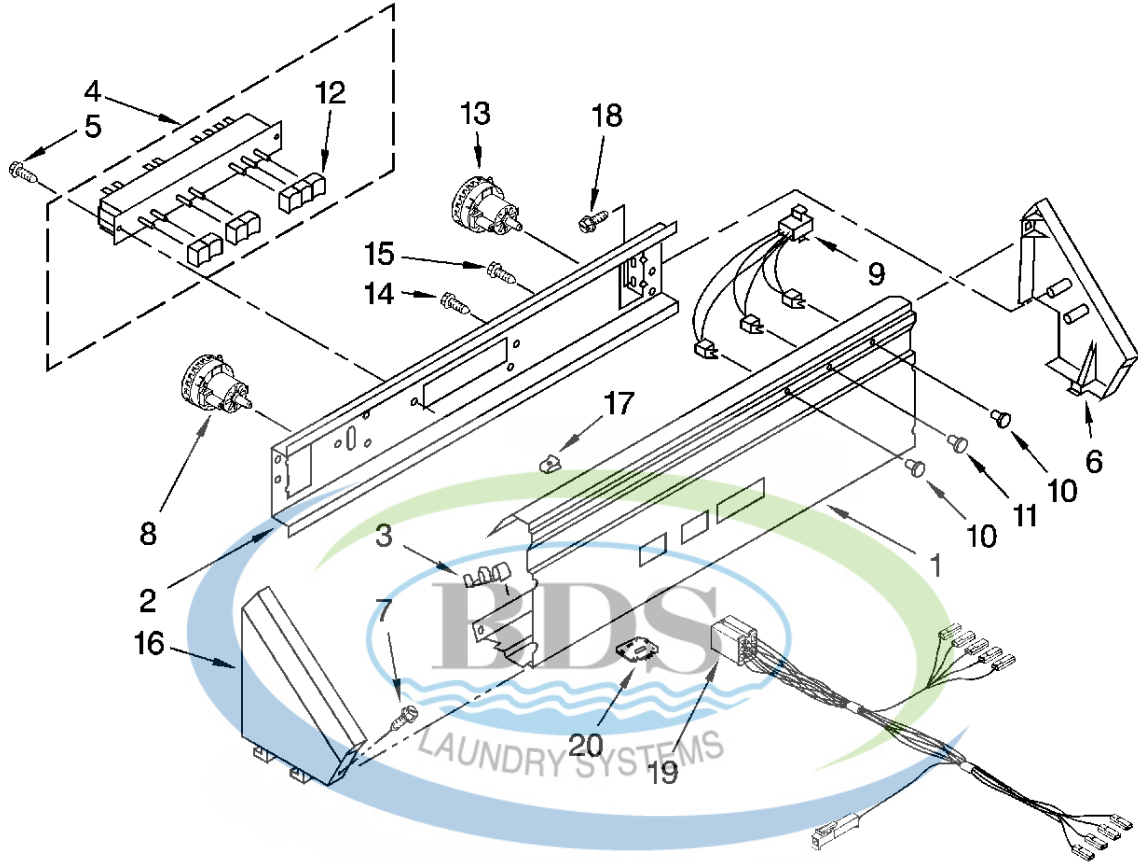

CONTROL PANEL PARTS

For Models: CAM2752TQ0, CAM2752TQ2

(White)

(White)

Ref #	Part Number	Qty.	Description
1	8577883		Panel, Console
2	3978858		Bracket, Control
3	W10113937		Clip, Control
4	W10330140		SWITCH, CYCLE SELECTOR (INCLUDES ITEM 12)
5	W10139210		Screw, 8-18 x 5/16
6	3949740		End Cap (R.H.)
7	8281182		Screw (2)
8	W10414164		PRESSURE SWITCH, HIGH WATER LEVEL (INCLUDES ``T`` F...
9	3352457		Lights, Indicator
10	3348109		Lens, Amber (2)
11	3348110		Lens, Yellow (1)
12	8316433		Pushbutton (7)
13	W10414162		PRESSURE SWITCH, LOW WATER LEVEL
14	3400073		Screw, 10-24 x 3/8
15	90767		Screw, 8-18 x 3/8 (2)
16	3949734		End Cap (L.H.)
17	689559		Nut, Push-In (2)
18	97787		Screw, End Cap To Bracket (4)
19	W10138030		Harness, Console
20	W8578168		Control, Automatic Temp ATC C

METER CASE PARTS

For Models: CAM2752TQ0, CAM2752TQ2
(White) (White)

Ref #	Part Number	Qty.	Description
1	W10461200		Meter Case
2	385421		Funnel, Coin
3	339805		Screw, 10-32 X 3/16
4	90406		Nut, Cage
5	279950		Plate, Adapter (Includes Item 2)
6	3353994		Bolt, Meter Case (5/16-18 x 2.5 (1))
6	3349065		Bolt, Meter Case (5/16-24 x 1 (3))
7	W10138351		Wire Harness, Timer
8	3351136		Door, Service
9	3400029		Nut, Adapter Plate (3)
10	3954812		Cushion, Case
11	385575		Bracket, Timer
12	W10112081		Timer, 60 Hz.
13	3353813		Plate, Mounting
14	385571		Clutch, Timer
14	354987		E-Ring
15	3400064		Screw, Timer
16	98445		Screw, 10-16 x 3/4
17	3353813		PLATE, MOUNTING
18	8533976		Screw, Set (2)
19			Key, Money Box
20			Money Box (Includes Item 19)
21	8316520		Coin Chute
22	W10114740		Key, Service Door
23	8316526		Security Lock & Cam Assembly
24	8576635		Bolt, Coin Chute
25	8316522		Extension
26	3400086		Screw, 10-32 x 3/8
27	8316524		Kit, Chute Decal