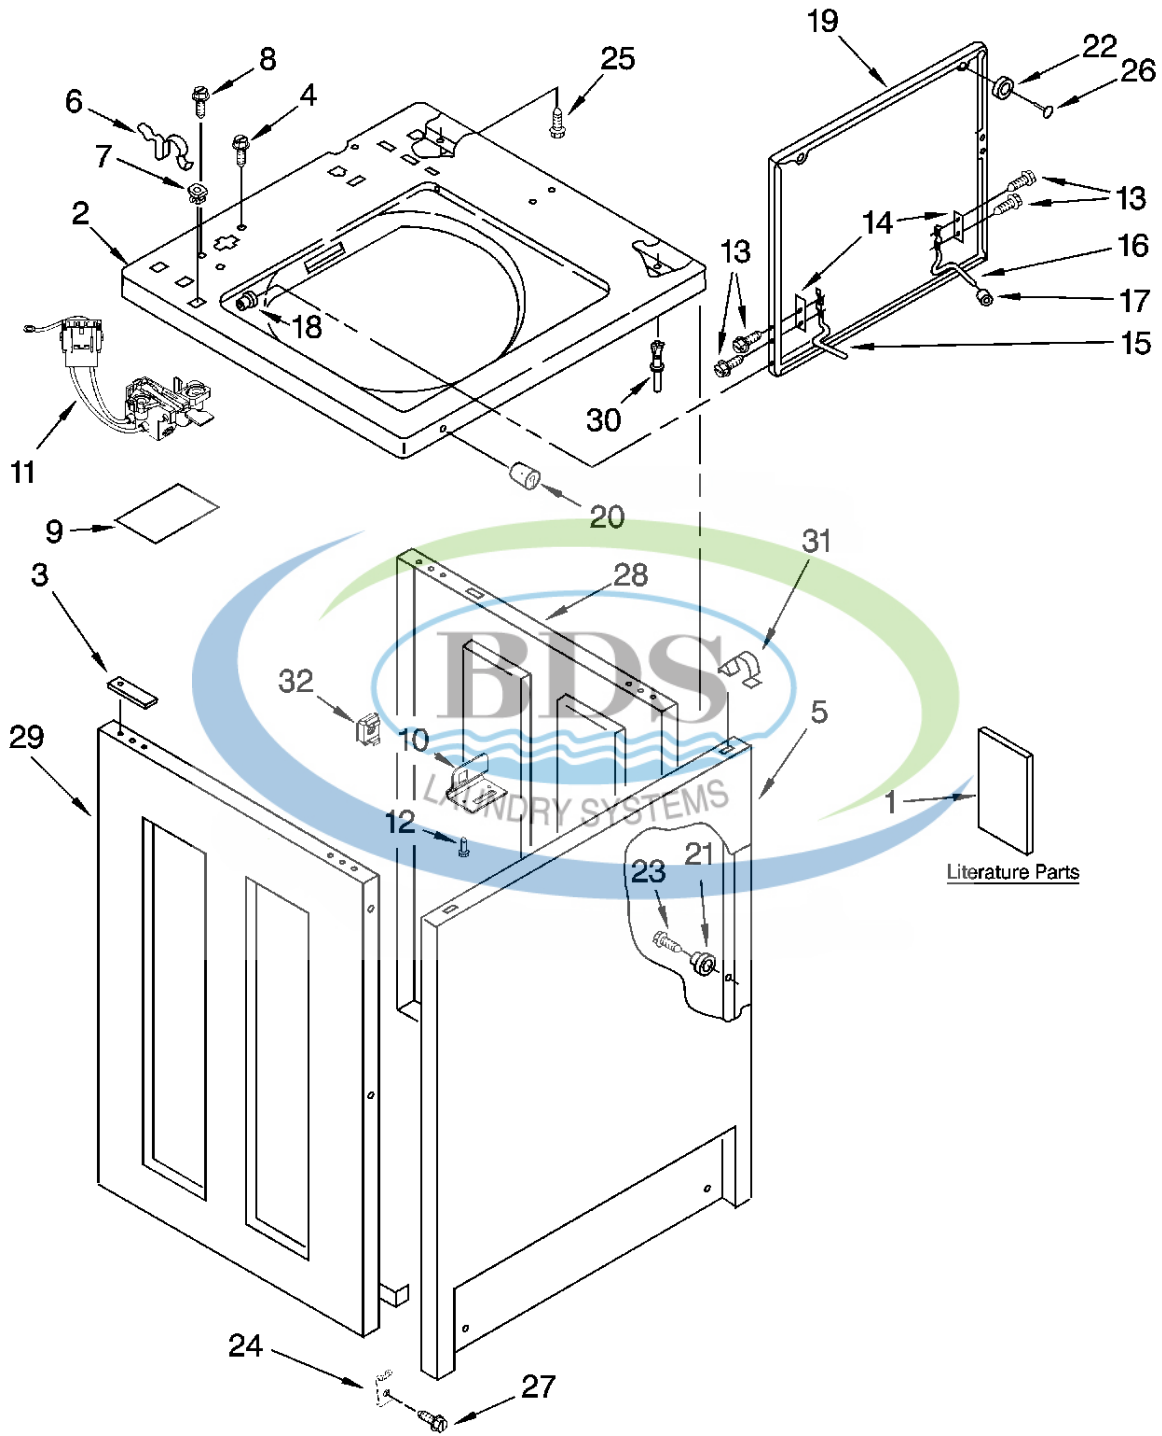

TOP AND CABINET PARTS

For Model: CAM2752RQ0
(White)

Ref #	Part Number	Qty.	Description
2	8524688		Top
3	3353950		Spacer, Cabinet To Top (4)
4	3351614		Screw, Ground
5	3358500		Panel, Front
6	62780		Clip, Top & Cabinet & Rear Panel (2)
7	358473		Nut, Push-In (2)
8	3400611		Screw, Lid Switch
9	3953152		Shield, Pressure Switch
10	3353948		Bracket, Lock
11	8054980		Switch, Lid
12	63554		Rivet (2)
13	W10119828		Screw, Lid Hinge Mounting (4)
14	21097		Pad, Lid Hinge (2)
15	8524784		Hinge, Lid (L.H.)
16	54583		Hinge, Lid (R.H.)
17	19119		Bumper, Lid Hinge
18	21258		Bearing, Lid Hinge (2)
19	W10193854		Lid
20	387371		Plug, Lock
21	3353812		Locator (4)
22	356908		Bumper, Lid
23	9741232		Screw (4)
24	W10004930		Clip, U-Bend (2)
25	3353993		Screw (2)
26	356907		Rivet, Plastic
27	3393258		Screw, Panel Mtg. (2)
28	3976380		Side Panel (RH)
29	3976382		Side Panel (LH)
30	3353949		Pin, Locator (2)
31	18776		Lock (2)
32	90406		Cage Nut