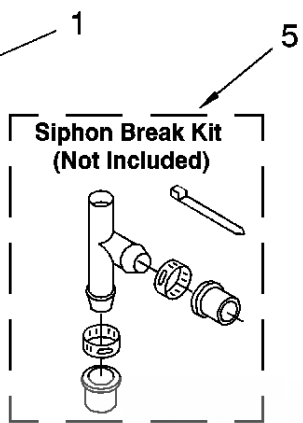

WATER SYSTEM PARTS

For Model: CAM2752RQ0
(White)

WS400