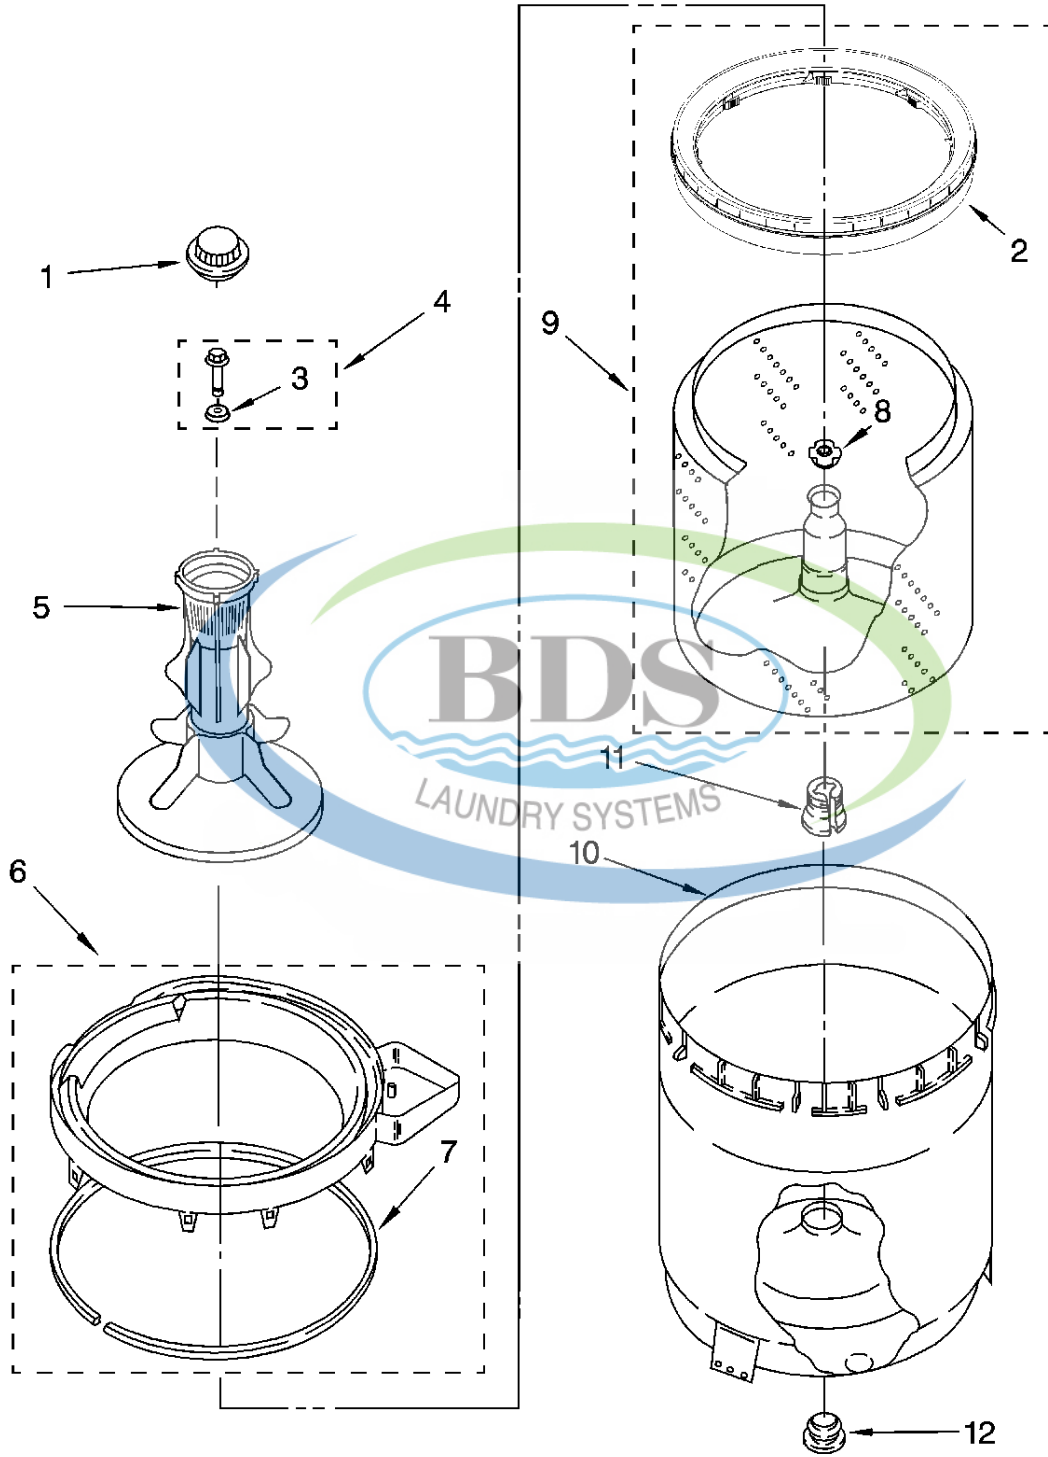

METER CASE PARTS

For Model: CAM2752RQ0
(White)

Ref #	Part Number	Qty.	Description
1	W10461200		Meter Case
2	385421		Funnel, Coin
3	339805		Screw, 10-32 X 3/16
4	90406		Nut, Cage
5	279950		Plate, Adapter (Includes Item 2)
6	3353994		Bolt, Meter Case (5/16-18 x 2.5 (1))
6	3349065		Bolt, Meter Case (5/16-24 x 1 (3))
7	3955640		Wire Harness, Timer
8	3351136		Door, Service
9	3400029		Nut, Adapter Plate (3)
10	3954812		Cushion, Case
11	385575		Bracket, Timer
12	8574995		Timer, 60 Hz.
13	3353813		Plate, Mounting
14	385571		Clutch, Timer
14	354987		E-Ring
15	3400064		Screw, Timer
16	98445		Screw, 10-16 x 3/4
17	3353813		PLATE, MOUNTING
18	8533976		Screw, Set (2)
20			Money Box (Includes 19)
21	8316520		Coin Chute
22	4396669		Key, Service Door
23	4396668		Security Lock & Cam Assembly
24	8576635		Bolt, Coin Chute
25	8316522		Extension
26	3400086		Screw, 10-32 x 3/8
27	4396670		Kit, Chute Decal

AGITATOR, BASKET AND TUB PARTS

For Model: CAM2752RQ0
(White)

8579449

8

Ref #	Part Number	Qty.	Description
1	3352483		Cap, Agitator
3	3949550		Washer
4	358237		Screw & Washer (5/16-24 x 1)
5	63377		AGITATOR
6	W10445870		Tub Ring & Gasket
7	3976308		Gasket, Tub Ring
8	21366		Nut, Spanner
9	W10389329		Basket & Balance Ring
10	63849		Tub
11	389140		Block, Drive
12	383727		Gasket, Centerpost