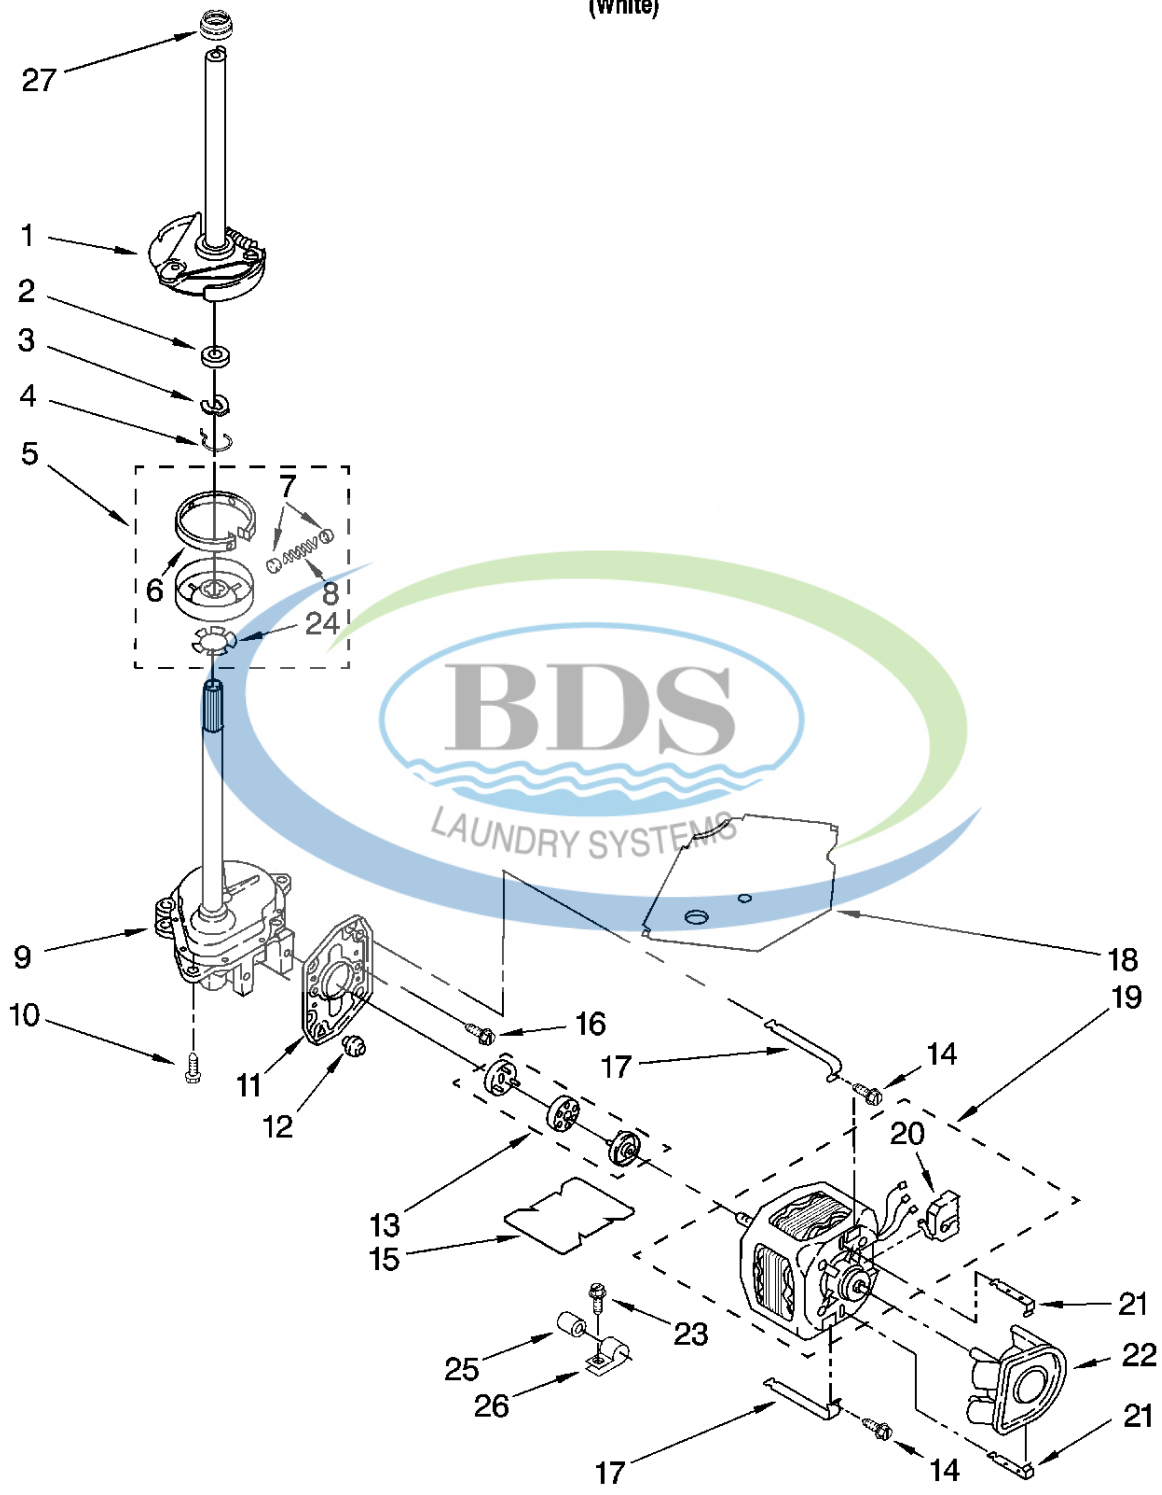

BRAKE, CLUTCH, GEARCASE, MOTOR AND PUMP PARTS

For Model: CAM2752RQ0
(White)

8579449

10

Ref #	Part Number	Qty.	Description
1	388952		Brake & Drive Tube (Complete) (Refer to Page 14 For Further Br...
2	63292		Washer, Spin Tube Thrust
3	62697		Ring, Spin Tube Support
4	63283		E-Clip, Clutch Retainer
5	8299642		Clutch (Complete)
6	3951993		Band & Lining, Clutch (Includes Items 7 & 8)
7	62646		Cap, Clutch Spring (2)
8	8559387		Spring, Clutch
9	3360630		Gearcase (Complete) (Refer To Page 15 For Further Breakdown)
10	3357334		Screw, Gearcase To Base (3)
11	62611		Plate, Motor Mount To Gearcase
12	62691		Grommet, Motor (4)
13	285852		Coupling, Motor And Isolation
14	3387485		Screw (2) 10-16 x 5/8
16	3400516		Bolt, Motor Plate
17	3349637		Retainer, Motor (2)
18	3362089		Shield, Tub To Motor
19	661600		Motor, Main Drive
20	62850		Switch, Main Drive Motor
21	8546127		Retainer, Pump (2)
22	3363394		Pump (Complete)
23	62863		Screw, 10-16 x 3/8
24	3355454		Clip, Anti- Rattle
25	661606		Capacitor
26	357030		Clamp, Capacitor
27	91939		Seal, Shaft