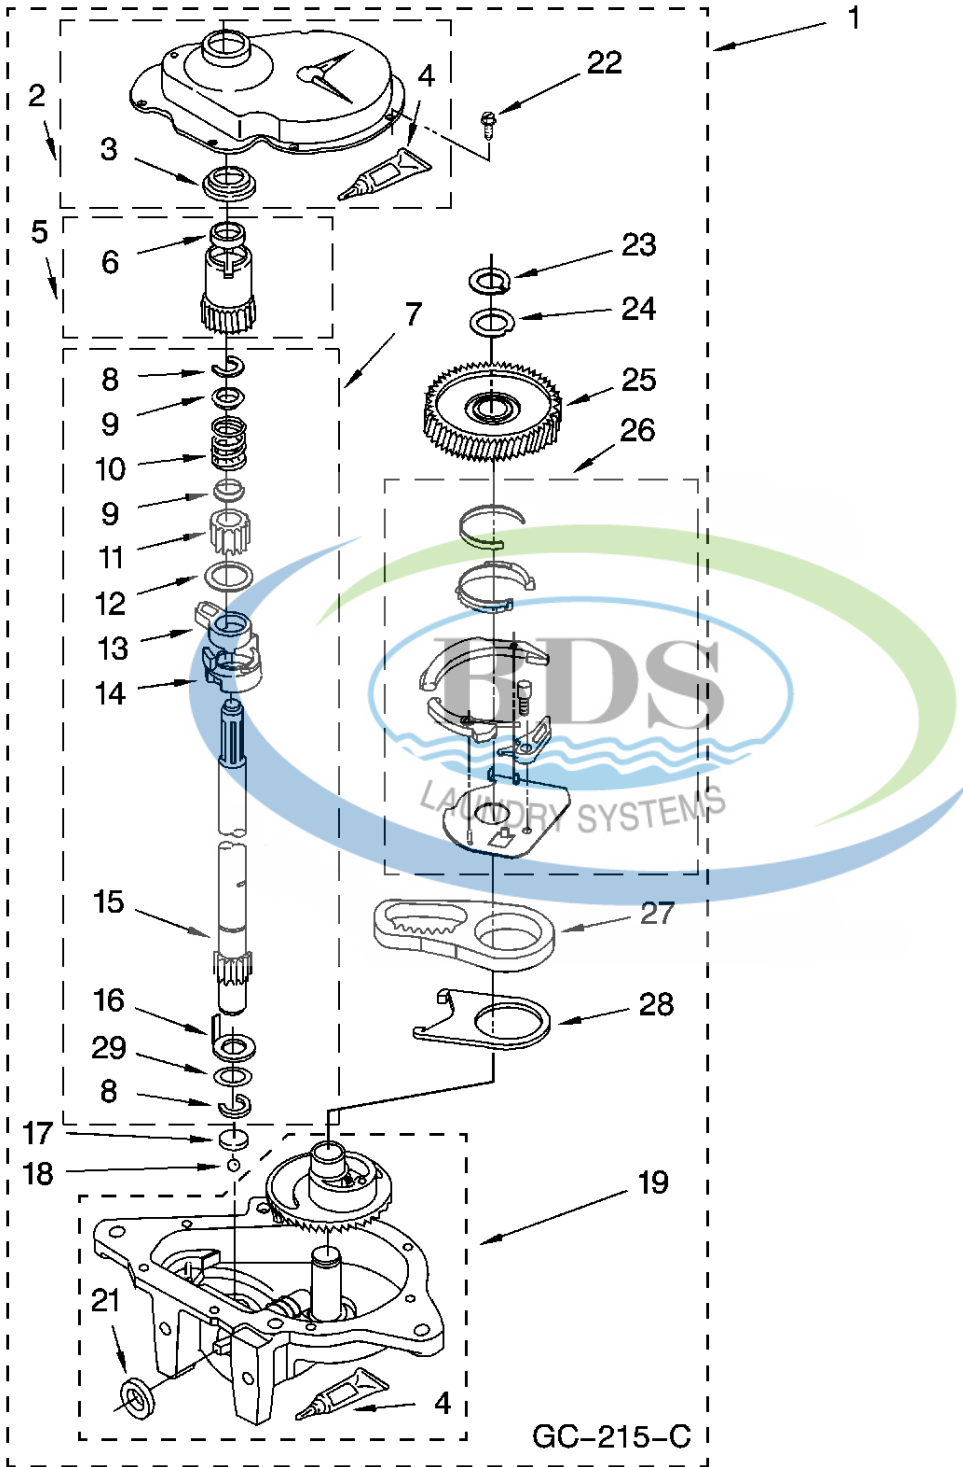

WIRING HARNESS PARTS

For Model: CAM2752RQ0
(White)

WH2J

Ref #	Part Number	Qty.	Description
1	3349557		Retainer, Harness
2	388498		Clip, Harness
3	3347812		Clip, Harness
4	3352501		Clip, Harness (Push-In)
5	90016		Clip, Harness (Half-Harness)
6	3390496		Clip, Harness
7	389379		Retainer, Harness
8	3948614		Timer, Block Disconnect (Natural)
8	352089		Timer, Block Disconnect (Black)
10	353424		Plug, Terminal (3-Way)
11	62505		Block, Disconnect (Motor 2 Speed)
12	3347243		Block, Disconnect
13	63523		Protector
14	717252		Connector, 2-Way
15	3352944		Clip, Harness
16	3390423		Block, Disconnect (12-Way)
17	3347730		Receptacle (6-Way)
18	3948617		Connector (T.P.A.) (3-Circuit)
19	3360056		Plug (T.P.A) (3-Circuit) (Pressure Switch)
20	3354925		Block, Connector (Natural)
20	3354926		Block, Connector (Red)

GEARCASE PARTS

For Model: CAM2752RQ0
(White)

Ref #	Part Number	Qty.	Description
1	3360629		Gearcase (Complete)
2	285202		Cover, Gearcase
3	3349985		Seal, Gearcase Cover
4	285195		Sealer, Gasket (.20 Fl. Oz.) (6 ml)
5	285362		Pinion, Spin (Includes Illus. 25)
6	356427		Seal, Spin Pinion
7	389387		Shaft, Agitator (Complete)
8	NLA		Ring, Retaining (2)
9	62677		Retainer, Spring
10	62676		Spring, Agitate
11	285509		Gear, Agitate (Includes 15 and 29)
12	62619		Washer, Agitate Gear
13	285206		Cam Follower (Includes 14)
14	285206		Cam, Agitate (Includes 13)
15	285509		Shaft, Agitator (Includes 11 and 29)
16	NLA		Washer, Cam Thrust
17	285205		Bearing, Thrust
18	285205		BALL BEARING
19	NLA		Bottom and Pinion, Gearcase
21	285352		Seal, Thrust Plug
22	3351614		Screw, Gearcase Cover, Mounting (8) (10-24 x 3/8)
23	NLA		Ring, Retaining
24	NLA		Washer Kit, Thrust
25	285362		Gear, Spin
26	388253		Neutral Assembly
27	8546456		Rack, Connecting
28	62621		Actuator, Shift
29	388815		Washer, Intermediate