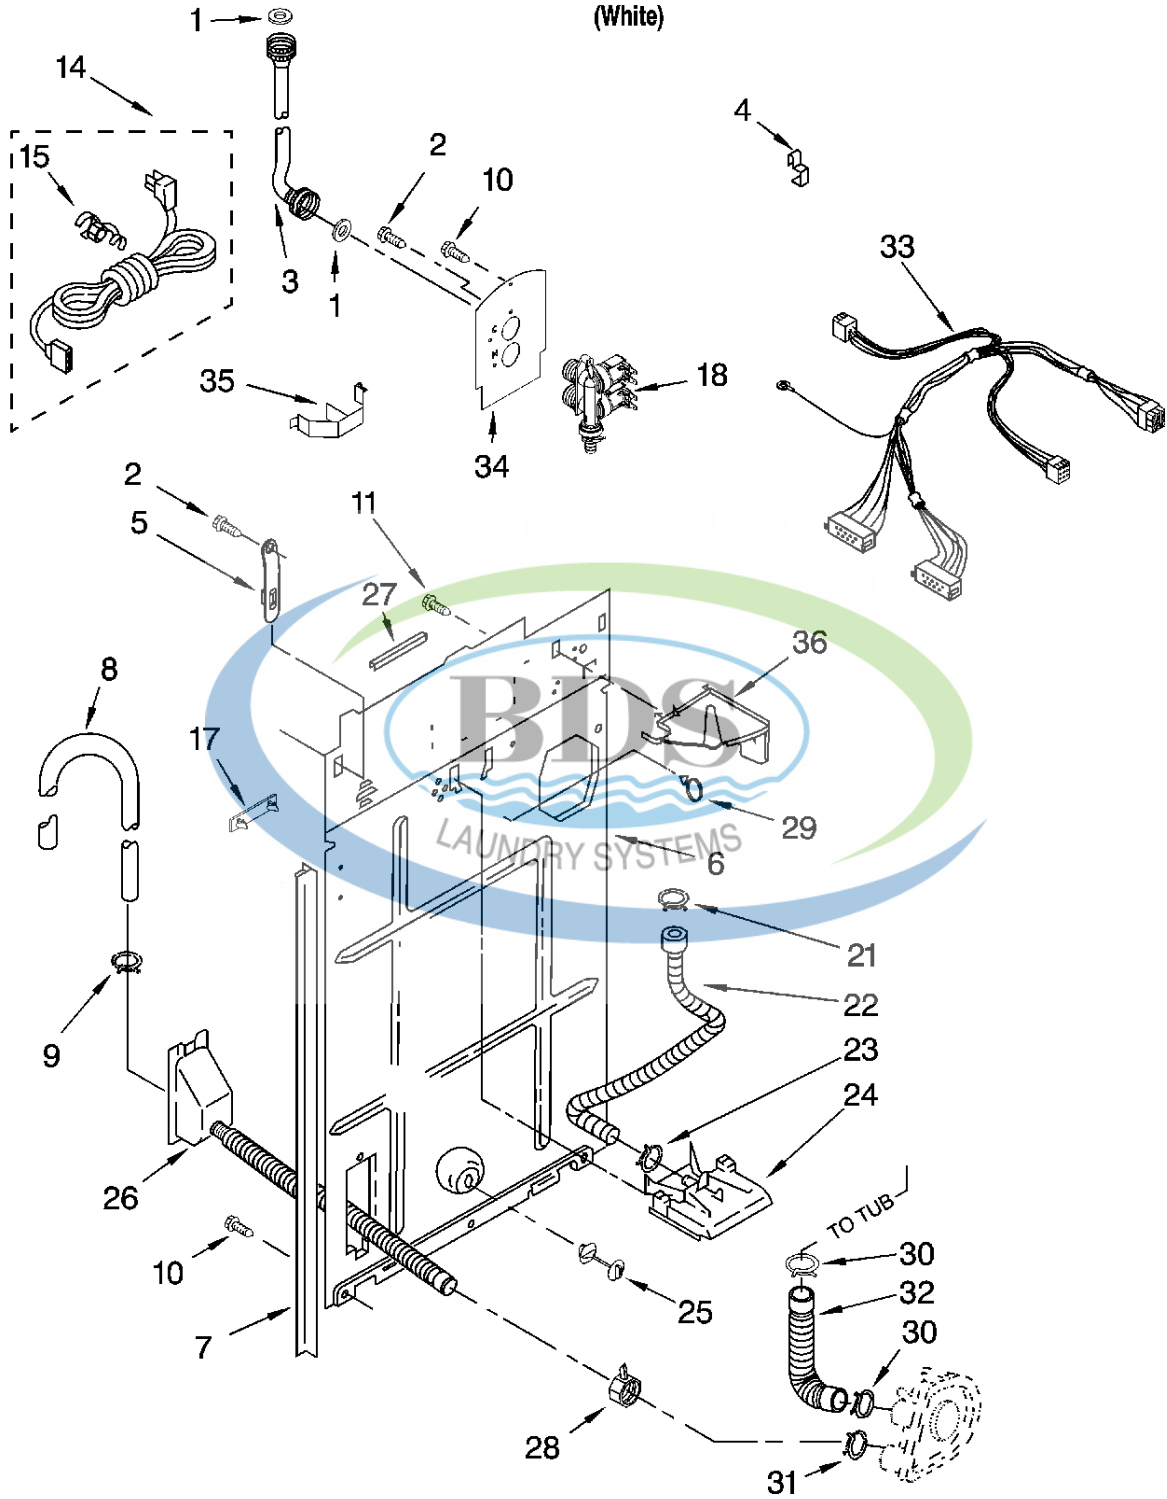

REAR PANEL PARTS

For Model: CAM2752RQ0
(White)

Ref #	Part Number	Qty.	Description
1	3976300		Washer, Water Inlet Hose (4) (1-1/16 x 5/8)
2	9740848		Screw, 8-18 x 1/2
3	3949380		Hose, Water Inlet (Blue Coupler)
3	3949381		Hose, Water Inlet (Red Coupler)
4	8282518		Clip, Harness
5	8568314		Strap, Console (2)
6	8541649		Panel, Rear (Includes Illus. 5, 15 & 35)
7	3354204		Pad, Rear Panel (2)
8	96743		Hose, Drain (4')
8	661577		Hose, Drain (9' - 9'') (Not Included)
8	3357090		Extension, Drain Hose (21 Inches) (Not Included)
9	371502		Clamp, Hose
10	62863		Screw, 10-16 x 3/8
11	3351614		Screw, 10-24 x 3/8
14	3359548		Cord, Power
15	3952821		Strain Relief, Power Cord To Rear Panel
17	389379		Retainer, (2) Side/Feature Panel
18	3979346		Valve, Water Inlet & Thermistor Assy.
21	301958		Clamp, Hose
22	8317926		Hose, Vacuum Break
23	370450		Clamp, Hose
24	3360977		Break, Vacuum
25	8519200		Support, Rear Panel
26	W10358149		Drain Hose Assembly (Includes Illus. 28)
27	303294		Edge Protector (2)
28	3976395		Restraint, Hose
29	8559320		Restraint, Hose
30	616099		Clamp, Hose
31	3366912		Clamp, Hose
32	285781		Hose, Pump To Tub (Includes Illus. 30)
33	3957379		Harness, Timer
34	8541624		Plate, Mixing Valve
35	8055003		Clip, Harness & Pressure Hose
36	8539874		Shield, Suds
36	W10195469		PANEL-CNTL