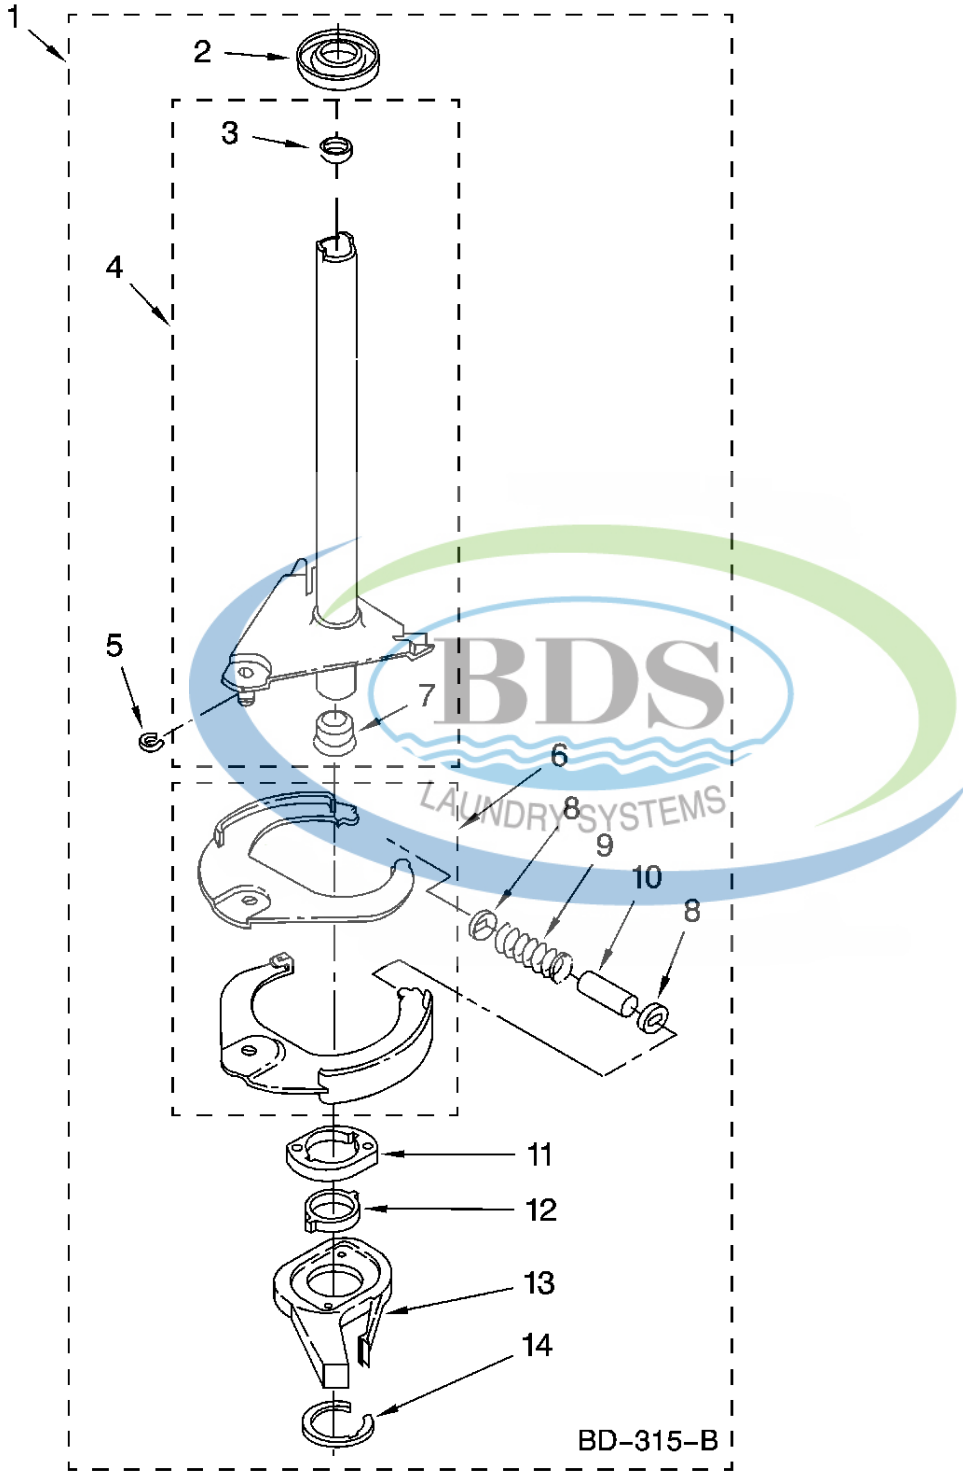

BRAKE AND DRIVE TUBE PARTS

For Model: CAM2752RQ0
(White)

Ref #	Part Number	Qty.	Description
1	285792		Brake And Drive Tube (Complete)
2	62658		Ring, Thrust
3	356427		Seal, Drive Tube
4	64208		Tube, Basket Drive (Includes Illus. 3, 4, 5 & 9)
5	W10083190		Ring, Retaining
6	285438		Shoe, Brake (2)
7	8546462		``T`` Bearing, Spin Tube
8	285658		Cap, Brake Spring (2)
9	NLA		Spring, Brake
10	285658		Sleeve, Brake Spring
11	8546461		Cam, Brake Release
12	63022		Sleeve, Cam
13	285790		Driver, Brake Cam
14	90368		Ring, Retaining
NI	285208		Lubricant (Use Only In Brake Shoe Assembly On Roller & Pin)