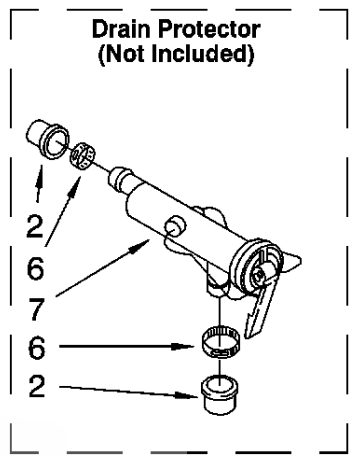

WATER SYSTEM PARTS

For Model: CAM2752RQ0
(White)

WS400