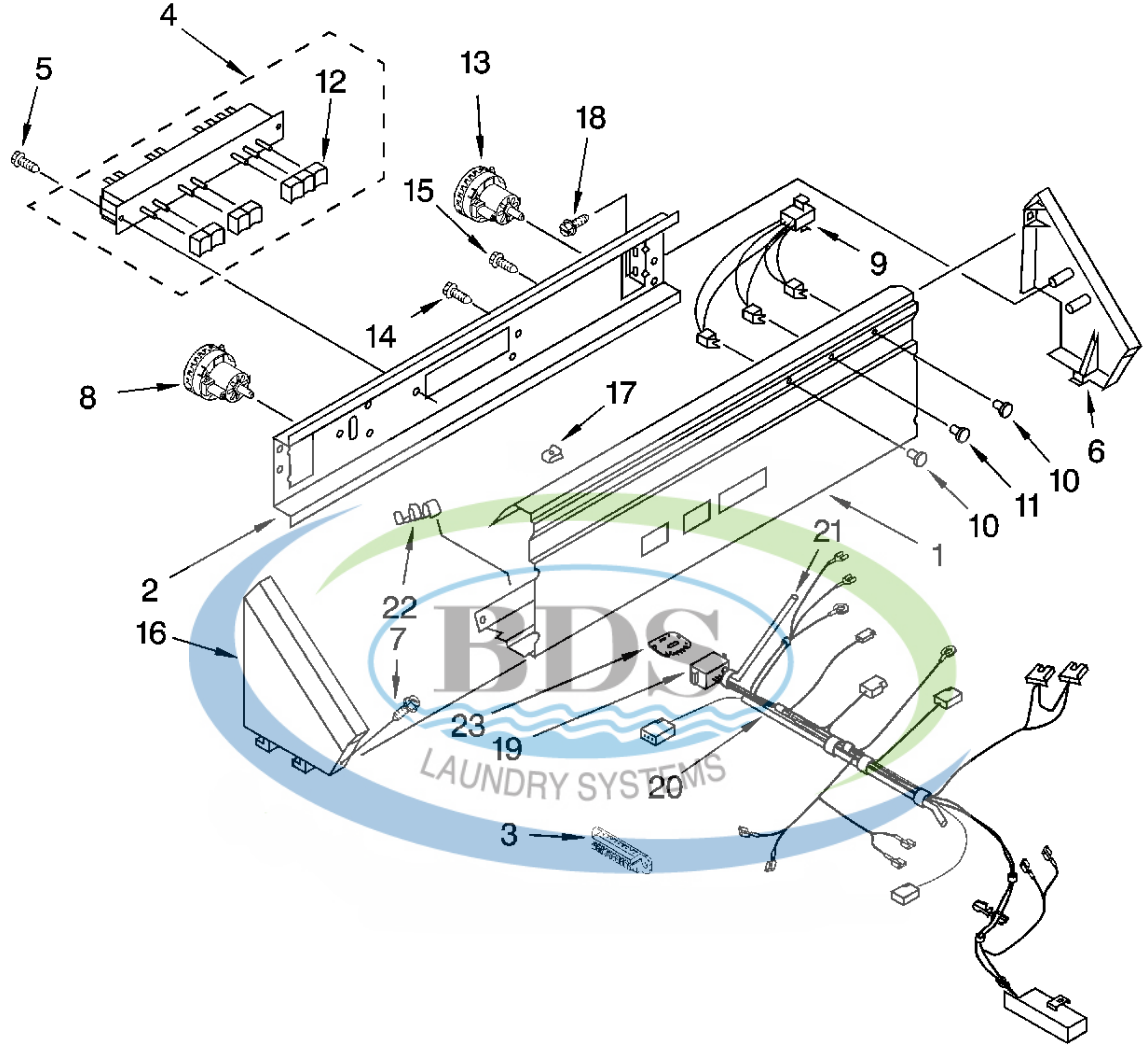

CONTROL PANEL PARTS

For Model: CAM2752RQ0
(White)

Ref #	Part Number	Qty.	Description
1	8577883		Panel, Console
2	3978858		Bracket, Control
3	NLA		Connector, ATC
4	W10330140		Switch, Cycle Selector (Includes Item 12)
5	W10139210		Screw, 8-18 x 5/16
6	3949740		End Cap (R.H.)
7	8281182		Screw (2)
8	W10351806		Pressure Switch, High Water Level (Includes ``T`` Fitting-Not Sh...
9	3352457		Lights, Indicator
10	3348109		Lens, Amber (2)
11	3348110		Lens, Yellow (1)
12	8316433		Pushbutton (7)
13	W10339319		Pressure Switch, Low Water Level
14	3400073		Screw, 10-24 x 3/8
15	90767		Screw, 8-18 x 3/8 (2)
16	W10096320		End Cap (L.H.)
17	689559		Nut, Push-In (2)
18	W10109200		Screw, End Cap To Bracket (4)
19	3957378		Harness, Wiring (Includes Items 20 & 21) (For Detail See Pages...
20	353244		Hose, Pressure Switch to Air Dome
21	353244		Hose, Pressure Switch Link
22	W101113937		Clip, Grounding
23	8578168		Control, Automatic Temp. (ATC)

METER CASE PARTS

For Model: CAM2752RQ0
(White)

Ref #	Part Number	Qty.	Description
1	W10461200		Meter Case
2	385421		Funnel, Coin
3	339805		Screw, 10-32 X 3/16
4	90406		Nut, Cage
5	279950		Plate, Adapter (Includes Item 2)
6	3353994		Bolt, Meter Case (5/16-18 x 2.5 (1))
6	3349065		Bolt, Meter Case (5/16-24 x 1 (3))
7	3955640		Wire Harness, Timer
8	3351136		Door, Service
9	3400029		Nut, Adapter Plate (3)
10	3954812		Cushion, Case
11	385575		Bracket, Timer
12	8574995		Timer, 60 Hz.
13	3353813		Plate, Mounting
14	385571		Clutch, Timer
14	354987		E-Ring
15	3400064		Screw, Timer
16	98445		Screw, 10-16 x 3/4
17	3353813		PLATE, MOUNTING
18	8533976		Screw, Set (2)
20			Money Box (Includes 19)
21	8316520		Coin Chute
22	4396669		Key, Service Door
23	4396668		Security Lock & Cam Assembly
24	8576635		Bolt, Coin Chute
25	8316522		Extension
26	3400086		Screw, 10-32 x 3/8
27	4396670		Kit, Chute Decal