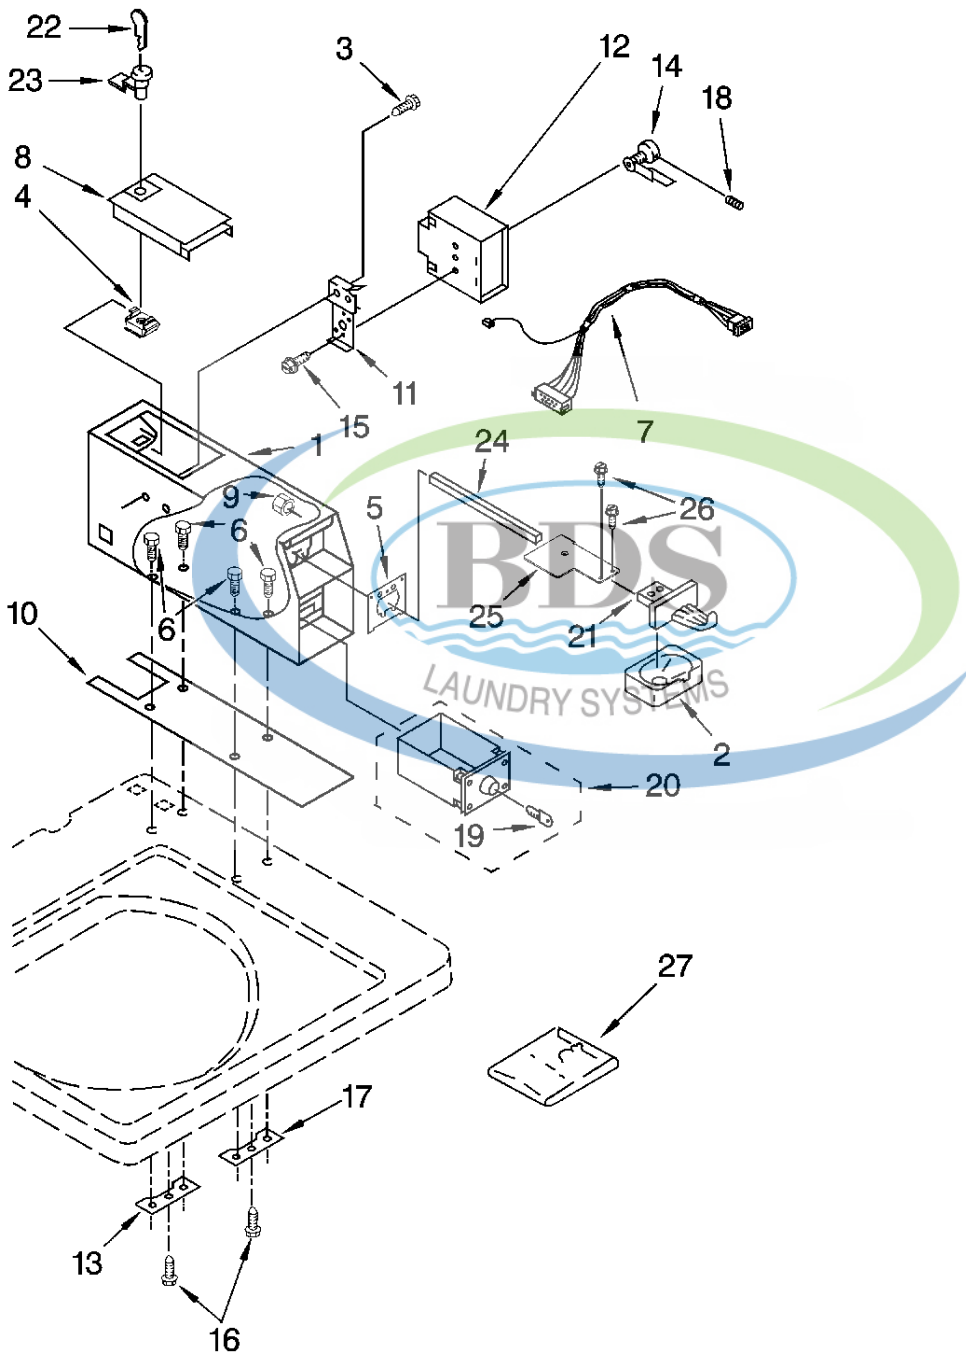

CONTROL PANEL PARTS

For Model: CAM2752RQ0
(White)

Ref #	Part Number	Qty.	Description
1	8577883		Panel, Console
2	3978858		Bracket, Control
3	NLA		Connector, ATC
4	W10330140		Switch, Cycle Selector (Includes Item 12)
5	W10139210		Screw, 8-18 x 5/16
6	3949740		End Cap (R.H.)
7	8281182		Screw (2)
8	W10351806		Pressure Switch, High Water Level (Includes ``T`` Fitting-Not Sh...
9	3352457		Lights, Indicator
10	3348109		Lens, Amber (2)
11	3348110		Lens, Yellow (1)
12	8316433		Pushbutton (7)
13	W10339319		Pressure Switch, Low Water Level
14	3400073		Screw, 10-24 x 3/8
15	90767		Screw, 8-18 x 3/8 (2)
16	W10096320		End Cap (L.H.)
17	689559		Nut, Push-In (2)
18	W10109200		Screw, End Cap To Bracket (4)
19	3957378		Harness, Wiring (Includes Items 20 & 21) (For Detail See Pages...
20	353244		Hose, Pressure Switch to Air Dome
21	353244		Hose, Pressure Switch Link
22	W101113937		Clip, Grounding
23	8578168		Control, Automatic Temp. (ATC)

METER CASE PARTS

For Model: CAM2752RQ0
(White)

Ref #	Part Number	Qty.	Description
1	W10461200		Meter Case
2	385421		Funnel, Coin
3	339805		Screw, 10-32 X 3/16
4	90406		Nut, Cage
5	279950		Plate, Adapter (Includes Item 2)
6	3353994		Bolt, Meter Case (5/16-18 x 2.5 (1))
6	3349065		Bolt, Meter Case (5/16-24 x 1 (3))
7	3955640		Wire Harness, Timer
8	3351136		Door, Service
9	3400029		Nut, Adapter Plate (3)
10	3954812		Cushion, Case
11	385575		Bracket, Timer
12	8574995		Timer, 60 Hz.
13	3353813		Plate, Mounting
14	385571		Clutch, Timer
14	354987		E-Ring
15	3400064		Screw, Timer
16	98445		Screw, 10-16 x 3/4
17	3353813		PLATE, MOUNTING
18	8533976		Screw, Set (2)
20			Money Box (Includes 19)
21	8316520		Coin Chute
22	4396669		Key, Service Door
23	4396668		Security Lock & Cam Assembly
24	8576635		Bolt, Coin Chute
25	8316522		Extension
26	3400086		Screw, 10-32 x 3/8
27	4396670		Kit, Chute Decal