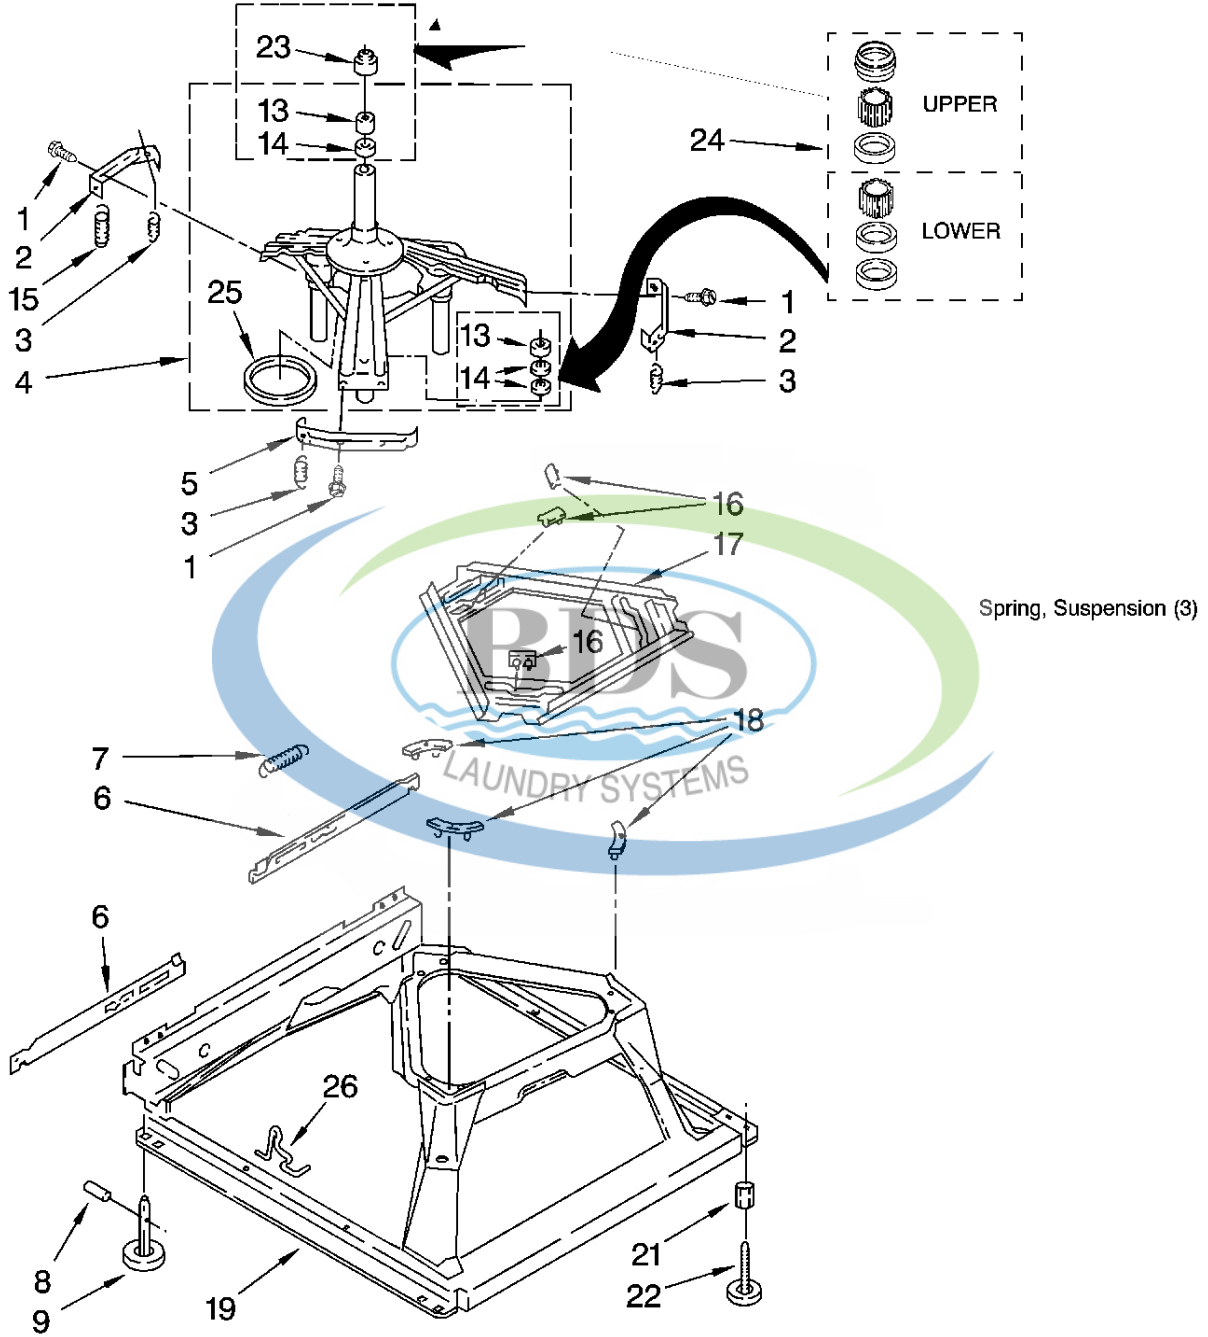

BRAKE, CLUTCH, GEARCASE, MOTOR AND PUMP PARTS

For Model: CAM2752RQ0
(White)

8579449

10

Ref #	Part Number	Qty.	Description
1	388952		Brake & Drive Tube (Complete) (Refer to Page 14 For Further Br...
2	63292		Washer, Spin Tube Thrust
3	62697		Ring, Spin Tube Support
4	63283		E-Clip, Clutch Retainer
5	8299642		Clutch (Complete)
6	3951993		Band & Lining, Clutch (Includes Items 7 & 8)
7	62646		Cap, Clutch Spring (2)
8	8559387		Spring, Clutch
9	3360630		Gearcase (Complete) (Refer To Page 15 For Further Breakdown)
10	3357334		Screw, Gearcase To Base (3)
11	62611		Plate, Motor Mount To Gearcase
12	62691		Grommet, Motor (4)
13	285852		Coupling, Motor And Isolation
14	3387485		Screw (2) 10-16 x 5/8
16	3400516		Bolt, Motor Plate
17	3349637		Retainer, Motor (2)
18	3362089		Shield, Tub To Motor
19	661600		Motor, Main Drive
20	62850		Switch, Main Drive Motor
21	8546127		Retainer, Pump (2)
22	3363394		Pump (Complete)
23	62863		Screw, 10-16 x 3/8
24	3355454		Clip, Anti- Rattle
25	661606		Capacitor
26	357030		Clamp, Capacitor
27	91939		Seal, Shaft

MACHINE BASE PARTS

For Model: CAM2752RQ0
(White)

Ref #	Part Number	Qty.	Description
1	3400076		Screw, Bracket Mounting (10-32 x 5/8)
2	64067		Bracket, Spring Outer (2)
3	63907		Spring, Suspension (3)
4	8575214		Support & Brake, Tub
5	64065		Bracket, Spring Outer (L.F.)
6	63466		Link, Leveling Mechanism (2)
7	62597		Spring, Leveling Mechanism
8	62837		Pin, Knurled
9	62596		Foot, Rear (2)
13	8546455		Bearing, Centerpost (2)
14	357409		Seal, Centerpost (3)
16	62568		Pad, Plate
17	3946509		Plate, Suspension (Includes Item 16)
18	3363660		Pad, Base
19	3946512		Base Assembly (Includes Items 6, 7, 8, 9, 18 & 26)
21	3359452		Nut, Lock (3/8-16)
22	389102		Foot, Front (2)
23	8577376		Seal, Centerpost
24	285203		Centerpost Bearing Kit (Includes Items 13, 14 & 23)
25	63134		Ring, Sound Deadening
26	63806		Retainer, Suspension Spring