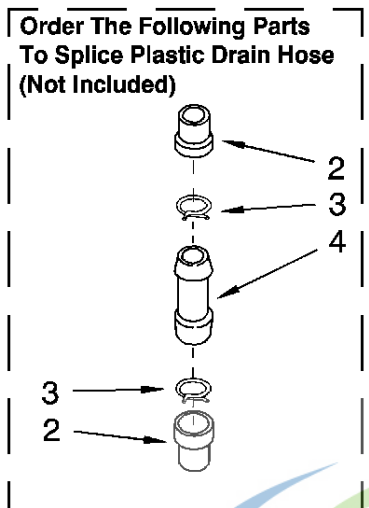

WATER SYSTEM PARTS

For Model: CAM2752RQ0
(White)

WS400