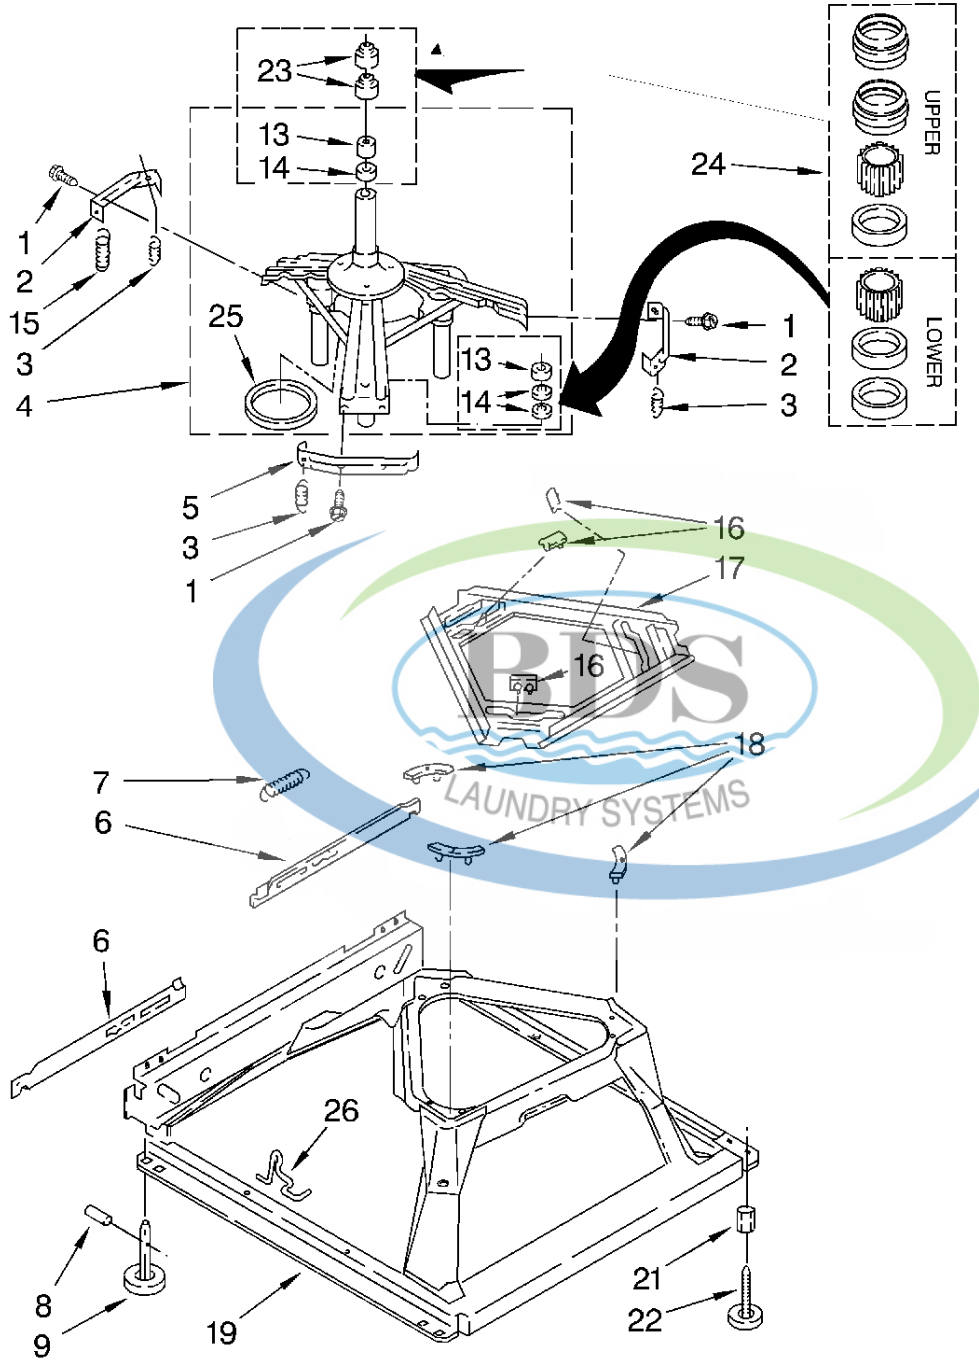

BRAKE, CLUTCH, GEARCASE, MOTOR AND PUMP PARTS

For Model: CAM2752KQ0

(White)

8524722

10

Ref #	Part Number	Qty.	Description
1	285792		Brake & Drive Tube (Complete)
2	63292		Washer, Spin Tube Thrust
3	W10080230		Ring, Spin Tube Support
4	285353		Ring, Retainer
5	285785		Clutch (Complete)
6	3360629		Band & Lining, Clutch (Includes Illus. 7 & 8)
7	62646		Cap, Clutch Spring (2)
8	3946792		Spring, Clutch
9	3360630		Gearcase (Complete)
10	3400516		Screw, Gearcase To Base (3)
11	62611		Plate, Motor Mount To Gearcase
12	62691		Grommet, Motor (4)
13	285753A		Coupling, Motor And Isolation
14	273556		Screw (2) No.10-16 X 5/8
16	3400516		Screw
17	W10086010		Retainer, Motor (2)
18	3362089		Shield, Tub To Motor
19	661600		Motor, Main Drive
20	8529896		Switch, Main Drive Motor
21	8546127		Retainer, Pump (2)
22	3363394		Pump (Complete)
23	3390631		Screw, 10-16 x 3/8
24	3355454		Clip, Anti- Rattle
25	8572717		Capacitor
26	357030		Clamp, Capacitor

MACHINE BASE PARTS

For Model: CAM2752KQ0

(White)

Ref #	Part Number	Qty.	Description
1	273556		Screw, Bracket Mounting (10-16 x 5/8)
2	64067		Bracket, Spring Outer (2)
3	63907		Spring, Suspension (3)
4	280184		Support & Brake, Tub
5	64065		Bracket, Spring Outer (L.F.)
6	63466		Link, Leveling Mechanism (2)
7	8316845		Spring, Leveling Mechanism
8	62837		Pin, Knurled
9	285244		Foot, Rear (2)
13	3347047		Bearing, Centerpost (2)
14	357409		Seal, Centerpost (3)
16	285219		Pad, Plate
17	3946509		Plate, Suspension (Includes Illus. 16)
18	285744		Pad, Base
19	285771		Base Assembly (Includes Illus. 6, 7, 8, 9, 18 & 26)
21	3359452		Nut, Lock (3/8-16)
22	W10001130		Foot, Front (2)
23	8577376		Seal, Centerpost (2)
24	285203		Centerpost Bearing Kit (Includes Illus. 13, 14 & 23)
25	63134		Ring, Sound Deadening
26	W10145155		Retainer, Suspension Spring