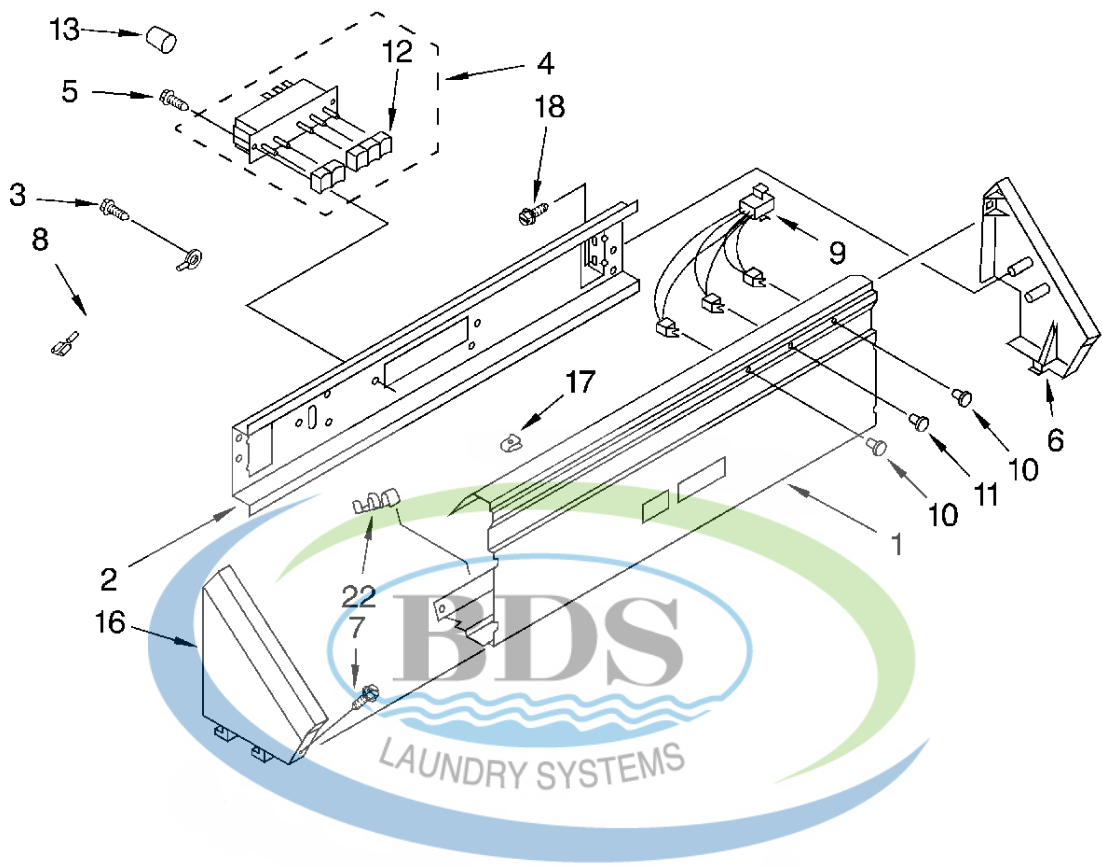

CONTROL PANEL PARTS

For Model: CAM2752KQ0
(White)

Ref #	Part Number	Qty.	Description
1	-----		Panel, Console
2	3361029		Bracket, Control
3	3400073		Screw
4	W10330136		Switch, Cycle Selector (Includes Illus. No. 12)
5	W10139210		Screw, 8-18 x 5/16
6	W10096340		End Cap (R.H.)
7	8281182		Screw, 8-18 x 1.25
8	3395559		Wire, Ground
9	3352457		Lights, Indicator
10	3348109		Lens, Amber (2)
11	3348110		Lens, Yellow (1)
12	8316433		Pushbutton (5)
13	W10491983		Cap, Terminal
16	W10096320		End Cap (L.H.)
17	689559		Nut, Push-In (2)
18	W10109200		Screw, End Cap To Bracket (4)
22	W10113937		Clip, Grounding