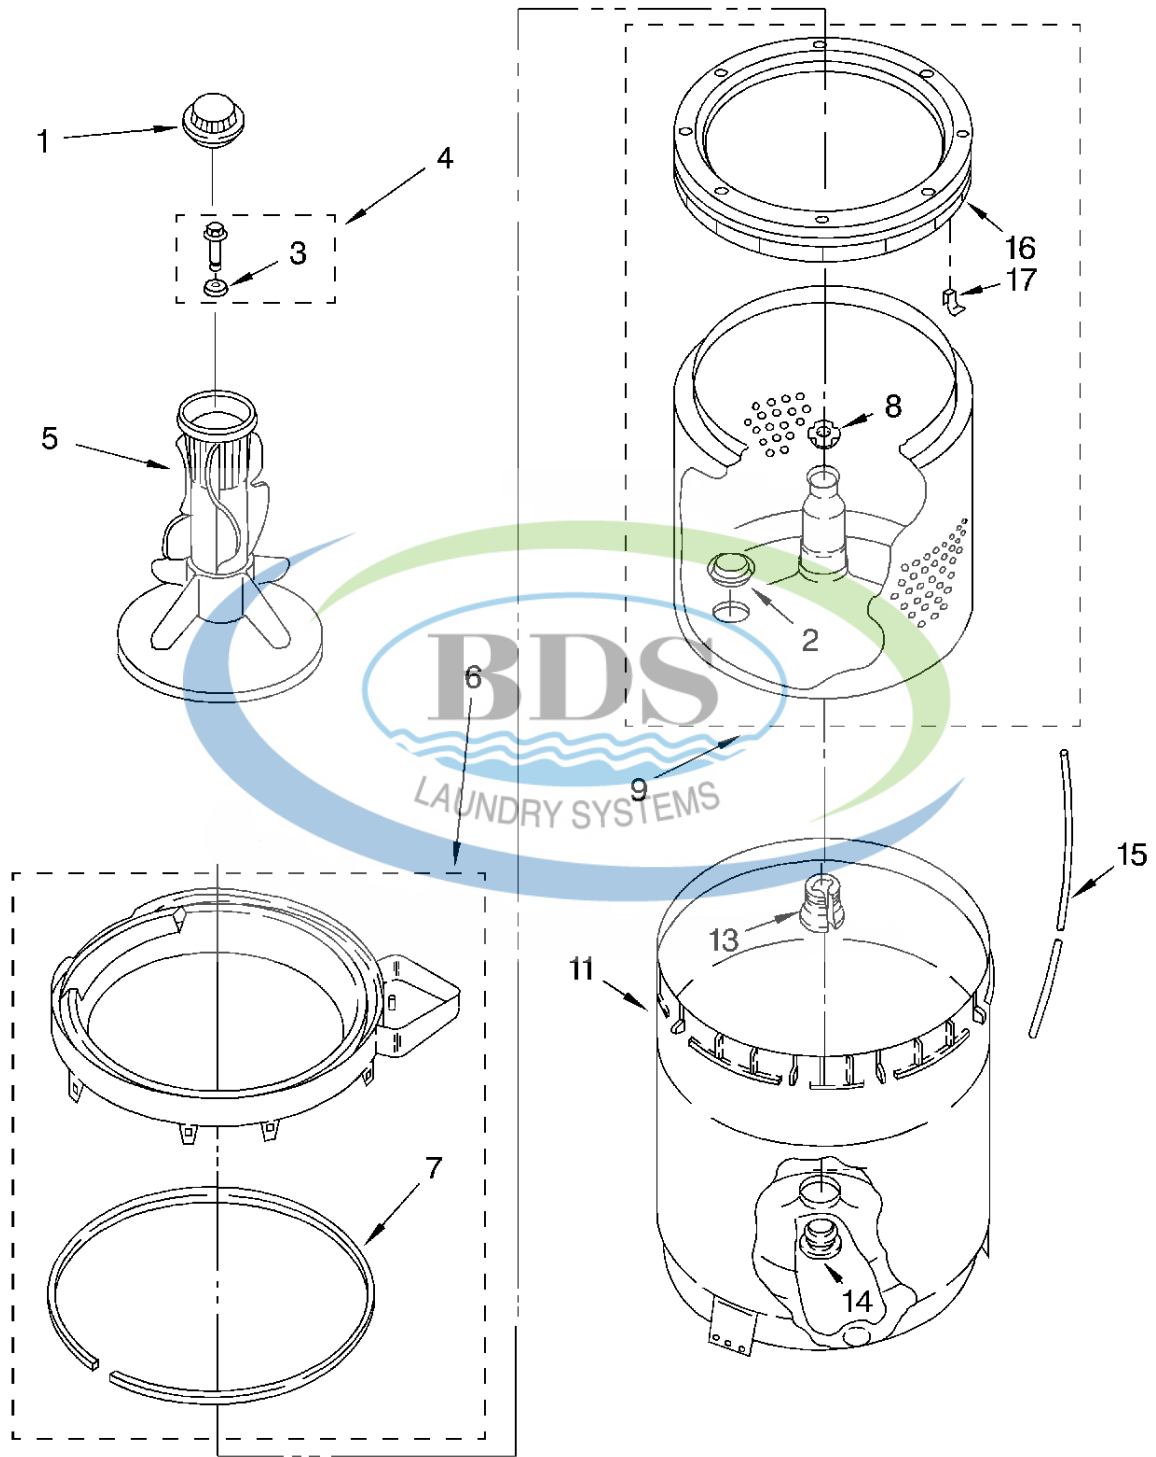

REAR PANEL PARTS

For Model: CAM2752KQ0
(White)

8524722

Ref #	Part Number	Qty.	Description
1	16123		Washer, Water Inlet Hose (4) (1-1/16 x 5/8)
2	9740848		Screw
3	3949380		Hose, Water Inlet (2) (Blue Coupler)
3	3949381		Hose, Water Inlet (2) (Red Coupler)
4	3351614		Screw, 10-24 x 3/8
5	387402		Hinge, Console (2)
6	8312721		Panel, Rear
7	3354204		Pad, Rear Panel
8	96743		Hose, Drain (4')
8	661577		Hose, Drain (9' - 9'') (Not Included)
8	3357090		Extension, Drain Hose (21 Inches) (Not Included)
10	8054658		Clip, Harness
11	8282518		Clip, Harness
14	3359548		Cord, Power
15	63848		Strain Relief, Power Cord To Rear Panel
17	W10339019		Pressure Switch
18	285805		Valve, Water Mixing
19	62863		Screw, 10-16 x 3/8
21	370451		Clamp, Hose
22	62662		Hose, Vacuum Break
23	371503		Clamp, Hose
24	3347034		Break, Vacuum
25	8519200		Support, Rear Panel
26	W10358149		Drain Hose Assembly
27	3366912		Clamp, Hose
28	3976395		Clamp, Hose
30	616099		Clamp, Hose
31	8317496		Clamp, Hose
32	285871		Hose, Pump To Tub
39	3347682		Plate, Mixing Valve
55	3390647		Screw, Hinge To Rear Panel
60	3955505		Harness, Wiring
67	3355803		Harness, Timer (Includes Illus. 68 & 69)
68	352089		Block, Timer Disconnect
69	96895		Cap, Terminal

AGITATOR, BASKET AND TUB PARTS

For Model: CAM2752KQ0

(White)

8524722

8

Ref #	Part Number	Qty.	Description
1	3355758		Cap, Agitator
2	285630		Snap-In-Plugs
3	3949550		Washer
4	358237		Screw & Washer (5/16-24 x 1)
5	285622		Agitator
6	3360611		Tub Ring
7	3359586		Gasket, Tub Ring
8	21366		Nut, Spanner
9	3956207		Basket and Balance Ring
11	63125		Tub
13	389140		Block, Drive
14	383727		Gasket, Centerpost
15	353244		Hose, Pressure Switch
16	3956205		Balance Ring (Incl. Item 17)
17	8519815		Clip, Balance Ring (8)