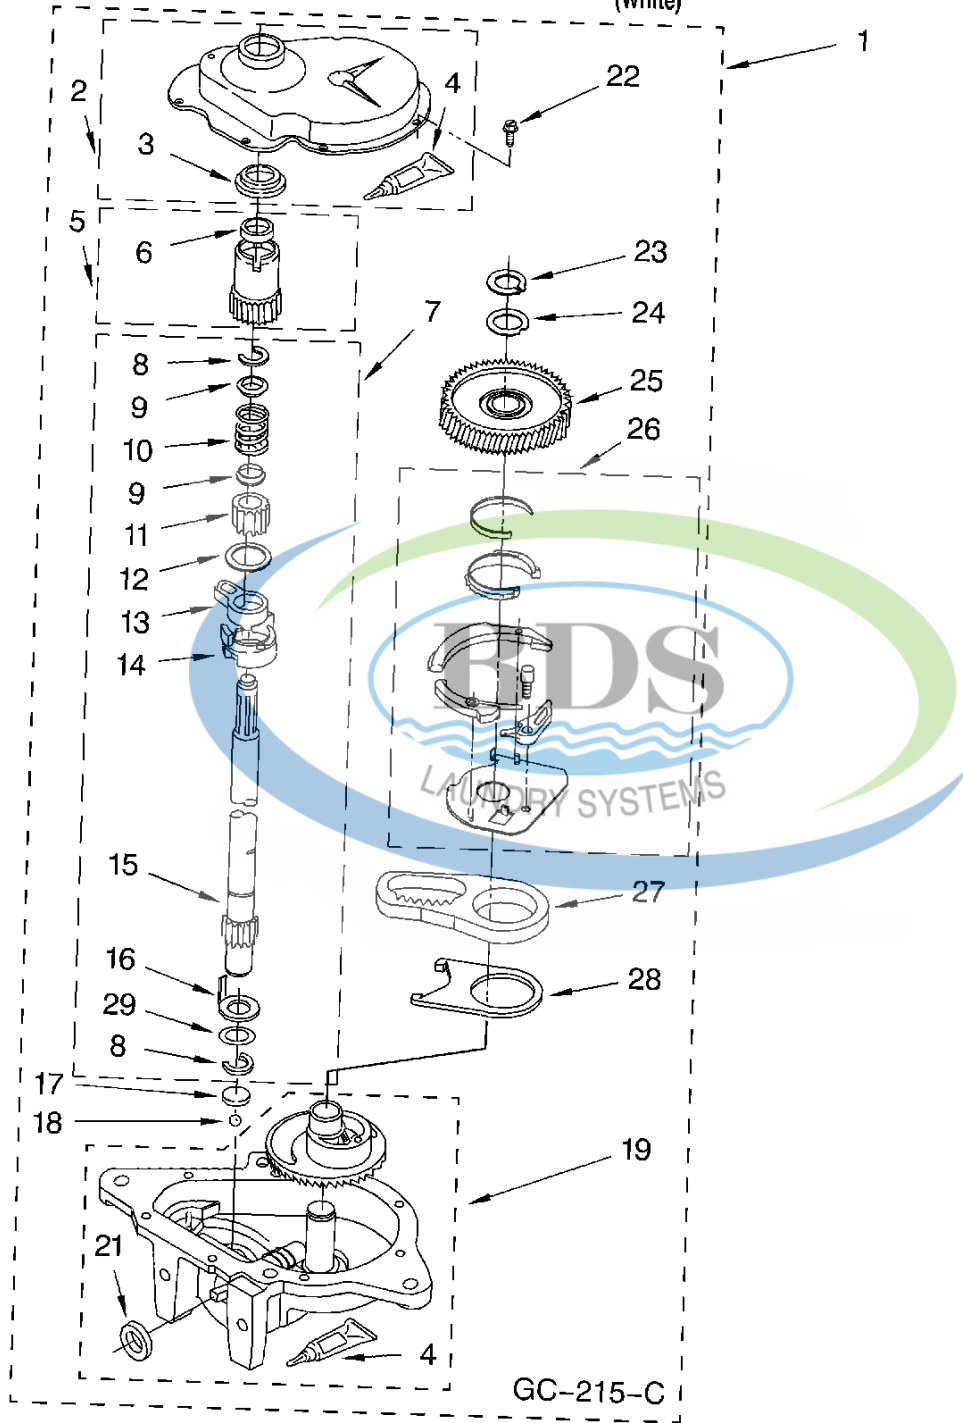

GEARCASE PARTS

For Model: CAM2752KQ0
(White)

Ref #	Part Number	Qty.	Description
1	3360629		Gearcase (Complete)
2	285202		Cover, Gearcase
3	3349985		Seal, Gearcase Cover
4	285195		Sealer, Gasket (.20 Fl. Oz.) (6 ml)
5	285362		Pinion, Spin (Includes Illus. 25)
6	356427		Seal, Spin Pinion
7	389387		Shaft, Agitator (Complete)
8	NLA		Ring, Retaining (2)
9	62677		Retainer, Spring
10	62676		Spring, Agitate
11	285509		Gear, Agitate (Includes 15 and 29)
12	62619		Washer, Agitate Gear
13	285206		Cam Follower (Includes 14)
14	285206		Cam, Agitate (Includes 13)
15	285509		Shaft, Agitator (Includes 11 and 29)
16	NLA		Washer, Cam Thrust
17	285205		Bearing, Thrust
18	285205		BALL BEARING
19	NLA		Bottom and Pinion, Gearcase
21	285352		Seal, Thrust Plug
22	3351614		Screw, Gearcase Cover, Mounting (8) (10-24 x 3/8)
23	NLA		Ring, Retaining
24	NLA		Washer Kit, Thrust
25	285362		Gear, Spin
26	388253		Neutral Assembly
27	8546456		Rack, Connecting
28	62621		Actuator, Shift
29	388815		Washer, Intermediate