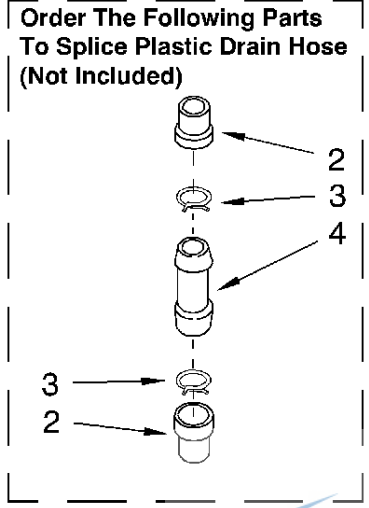

WATER SYSTEM PARTS

For Model: CAM2752KQ0
(White)

WS400

Ref #	Part Number	Qty.	Description
1	285442		Connector Kit, Plastic Drain Hose
2	285321		Sleeve Kit, (Contains 2 Sleeves)
3	370447		Clamp, Hose
4	16272		Connector, Straight
5	285320		Siphon Break Kit (Not Included)
6	65349		Clamp, Hose
7	367031		Drain Protector (Not Included)