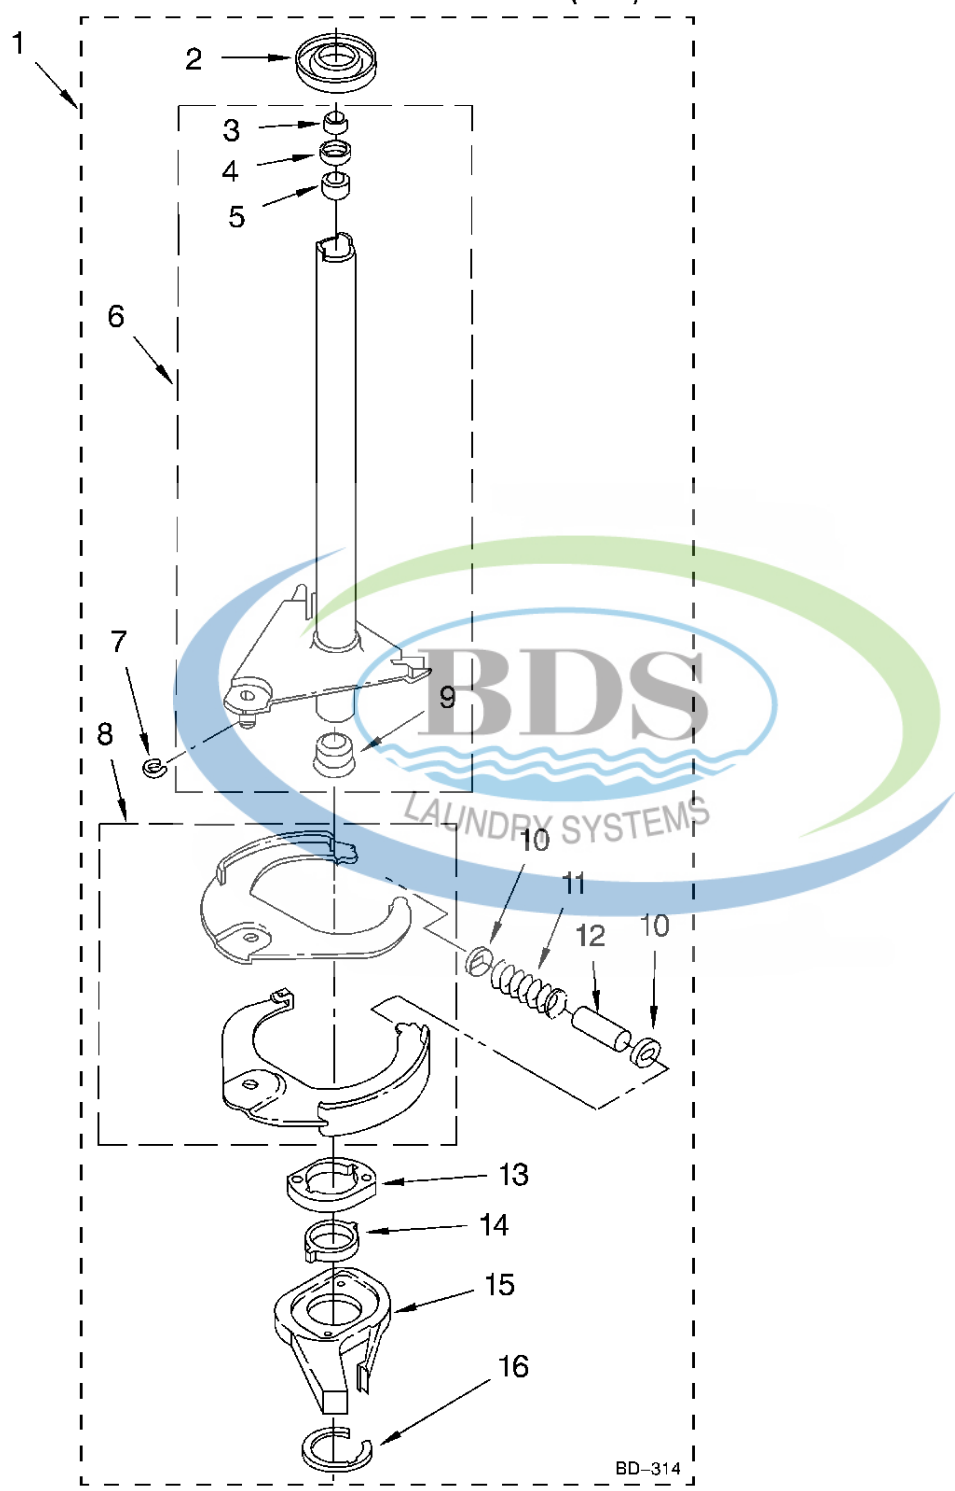

BRAKE AND DRIVE TUBE PARTS

For Model: CAM2752KQ0
(White)

BD-314

Ref #	Part Number	Qty.	Description
1	285792		Brake And Drive Tube (Complete)
3	91939		Seal, Oil
4	356427		Seal, Drive Tube
5	356937		Spacer, Drive Tube
6	64208		Tube, Basket Drive (Includes Illus. 3, 4, 5 & 9)
7	W10083190		Ring, Retaining
8	285438		Shoe, Brake
9	8546462		``T`` Bearing, Spin Tube
10	285658		Cap, Brake Spring (2)
11	62647		Spring, Brake
12	285658		Sleeve, Brake Spring
13	8546461		Cam, Brake Release
14	63022		Sleeve, Cam
16	90368		Ring, Retaining