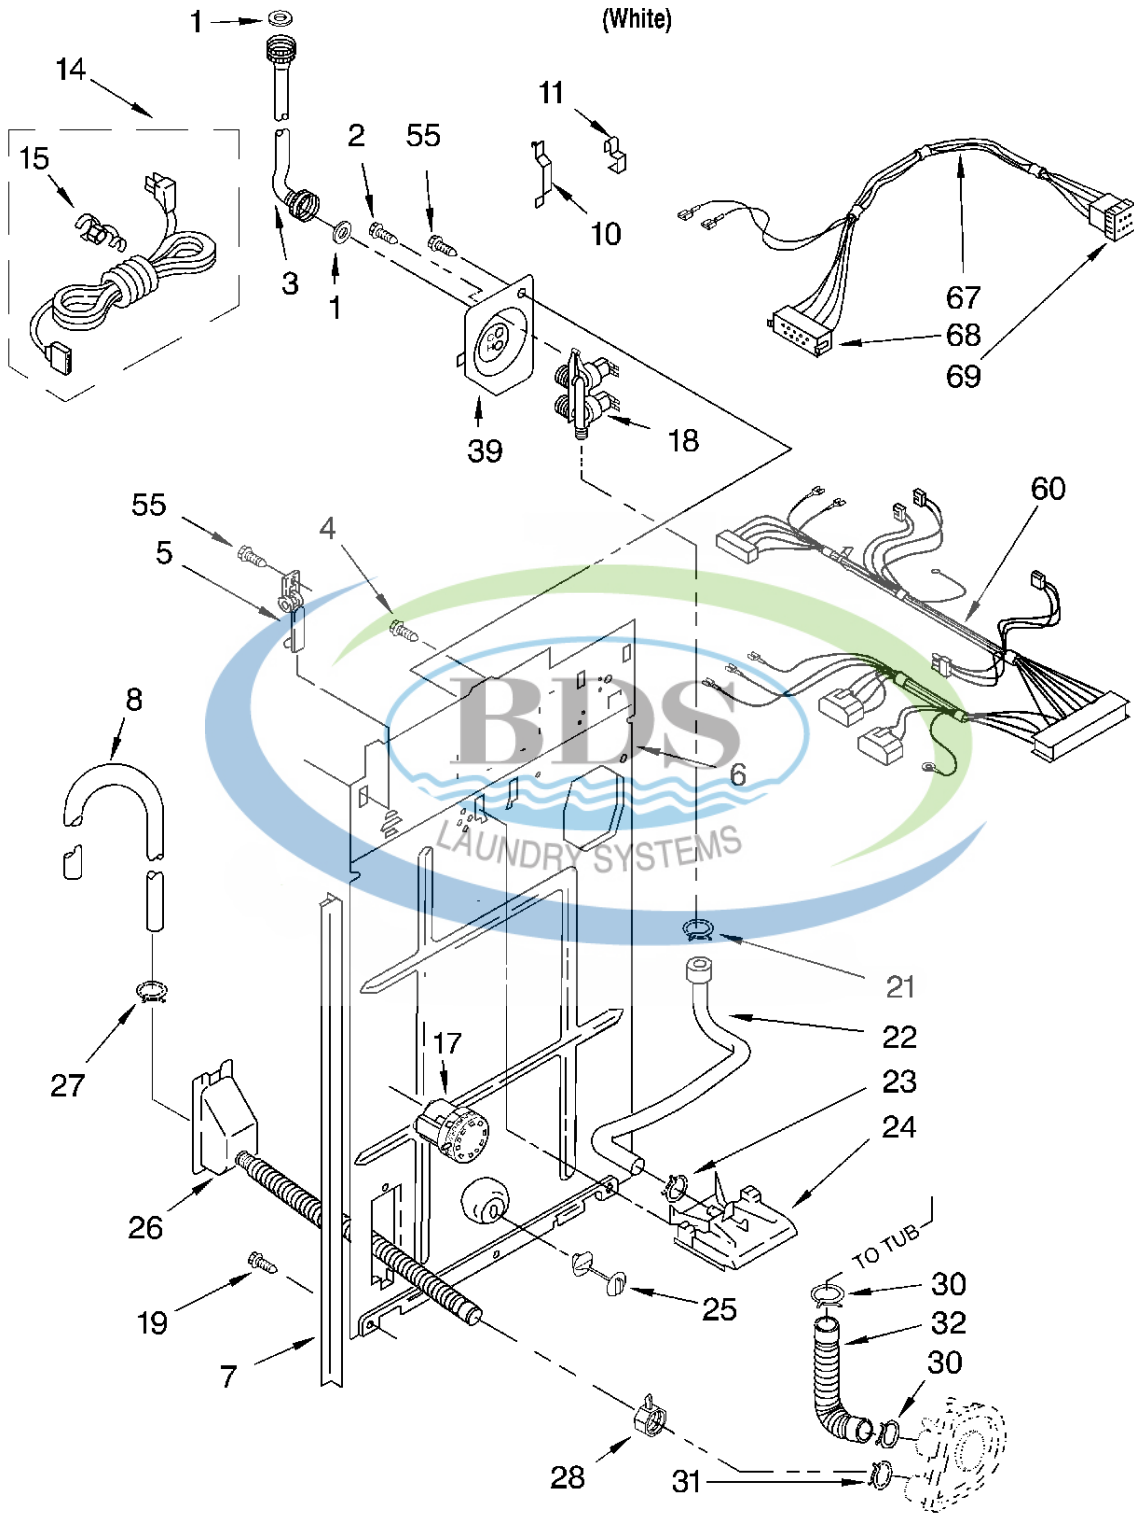

REAR PANEL PARTS

For Model: CAM2752KQ0
(White)

8524722

Ref #	Part Number	Qty.	Description
1	16123		Washer, Water Inlet Hose (4) (1-1/16 x 5/8)
2	9740848		Screw
3	3949380		Hose, Water Inlet (2) (Blue Coupler)
3	3949381		Hose, Water Inlet (2) (Red Coupler)
4	3351614		Screw, 10-24 x 3/8
5	387402		Hinge, Console (2)
6	8312721		Panel, Rear
7	3354204		Pad, Rear Panel
8	96743		Hose, Drain (4')
8	661577		Hose, Drain (9' - 9'') (Not Included)
8	3357090		Extension, Drain Hose (21 Inches) (Not Included)
10	8054658		Clip, Harness
11	8282518		Clip, Harness
14	3359548		Cord, Power
15	63848		Strain Relief, Power Cord To Rear Panel
17	W10339019		Pressure Switch
18	285805		Valve, Water Mixing
19	62863		Screw, 10-16 x 3/8
21	370451		Clamp, Hose
22	62662		Hose, Vacuum Break
23	371503		Clamp, Hose
24	3347034		Break, Vacuum
25	8519200		Support, Rear Panel
26	W10358149		Drain Hose Assembly
27	3366912		Clamp, Hose
28	3976395		Clamp, Hose
30	616099		Clamp, Hose
31	8317496		Clamp, Hose
32	285871		Hose, Pump To Tub
39	3347682		Plate, Mixing Valve
55	3390647		Screw, Hinge To Rear Panel
60	3955505		Harness, Wiring
67	3355803		Harness, Timer (Includes Illus. 68 & 69)
68	352089		Block, Timer Disconnect
69	96895		Cap, Terminal