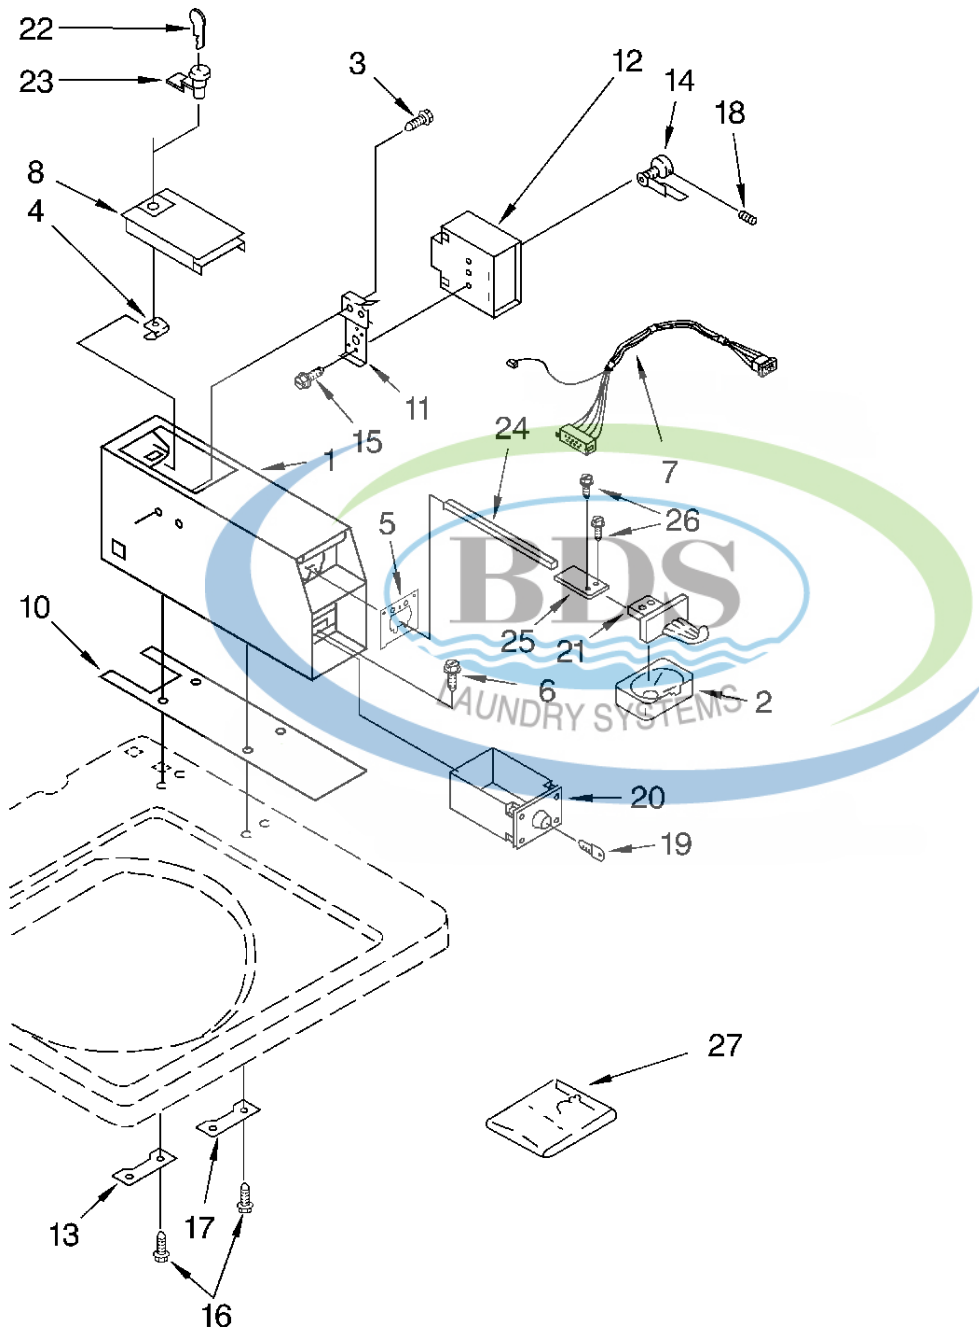

CONTROL PANEL PARTS

For Model: CAM2752KQ0
(White)

Ref #	Part Number	Qty.	Description
1	-----		Panel, Console
2	3361029		Bracket, Control
3	3400073		Screw
4	W10330136		Switch, Cycle Selector (Includes Illus. No. 12)
5	W10139210		Screw, 8-18 x 5/16
6	W10096340		End Cap (R.H.)
7	8281182		Screw, 8-18 x 1.25
8	3395559		Wire, Ground
9	3352457		Lights, Indicator
10	3348109		Lens, Amber (2)
11	3348110		Lens, Yellow (1)
12	8316433		Pushbutton (5)
13	W10491983		Cap, Terminal
16	W10096320		End Cap (L.H.)
17	689559		Nut, Push-In (2)
18	W10109200		Screw, End Cap To Bracket (4)
22	W10113937		Clip, Grounding

METER CASE PARTS

For Model: CAM2752KQ0
(White)

Illus. Part

Ref #	Part Number	Qty.	Description
1	W10461200		Meter, Case
2	385421		Funnel, Coin
3	339805		Screw, 10-32 X 3/16
4	90406		Nut, Cage
5	279950		Plate, Adapter (Includes No.2)
6	3353994		Bolt (5/16 - 18 x 2 1/2)
6	3349065		Bolt, 5-16-24 x 1
7	3954764		Wire Harness
8	3351136		Door, Service
10	3954812		Cushion, Case
11	385575		Bracket, Timer
12	8575004		Timer, 60 Hz.
13	3353813		Plate, Mounting
14	385571		Clutch, Timer
14	354987		E-Ring
15	3400064		Screw, Timer
16	98445		Screw, 10-16 x 3/4
17	3353813		PLATE, MOUNTING
18	8533976		Screw Money Box With Key Coin Chute Insert, Blank Insert, \$0.25
23	4396668		Security Lock & Cam Assembly
24	8576635		Bolt, Slide Mechanism
25	8316522		Extension
26	3400086		Screw, 10-32 x 3/8