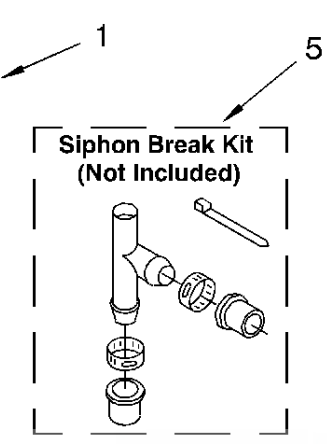

WATER SYSTEM PARTS

For Model: CAM2752KQ0
(White)

WS400

Ref #	Part Number	Qty.	Description
1	285442		Connector Kit, Plastic Drain Hose
2	285321		Sleeve Kit, (Contains 2 Sleeves)
3	370447		Clamp, Hose
4	16272		Connector, Straight
5	285320		Siphon Break Kit (Not Included)
6	65349		Clamp, Hose
7	367031		Drain Protector (Not Included)