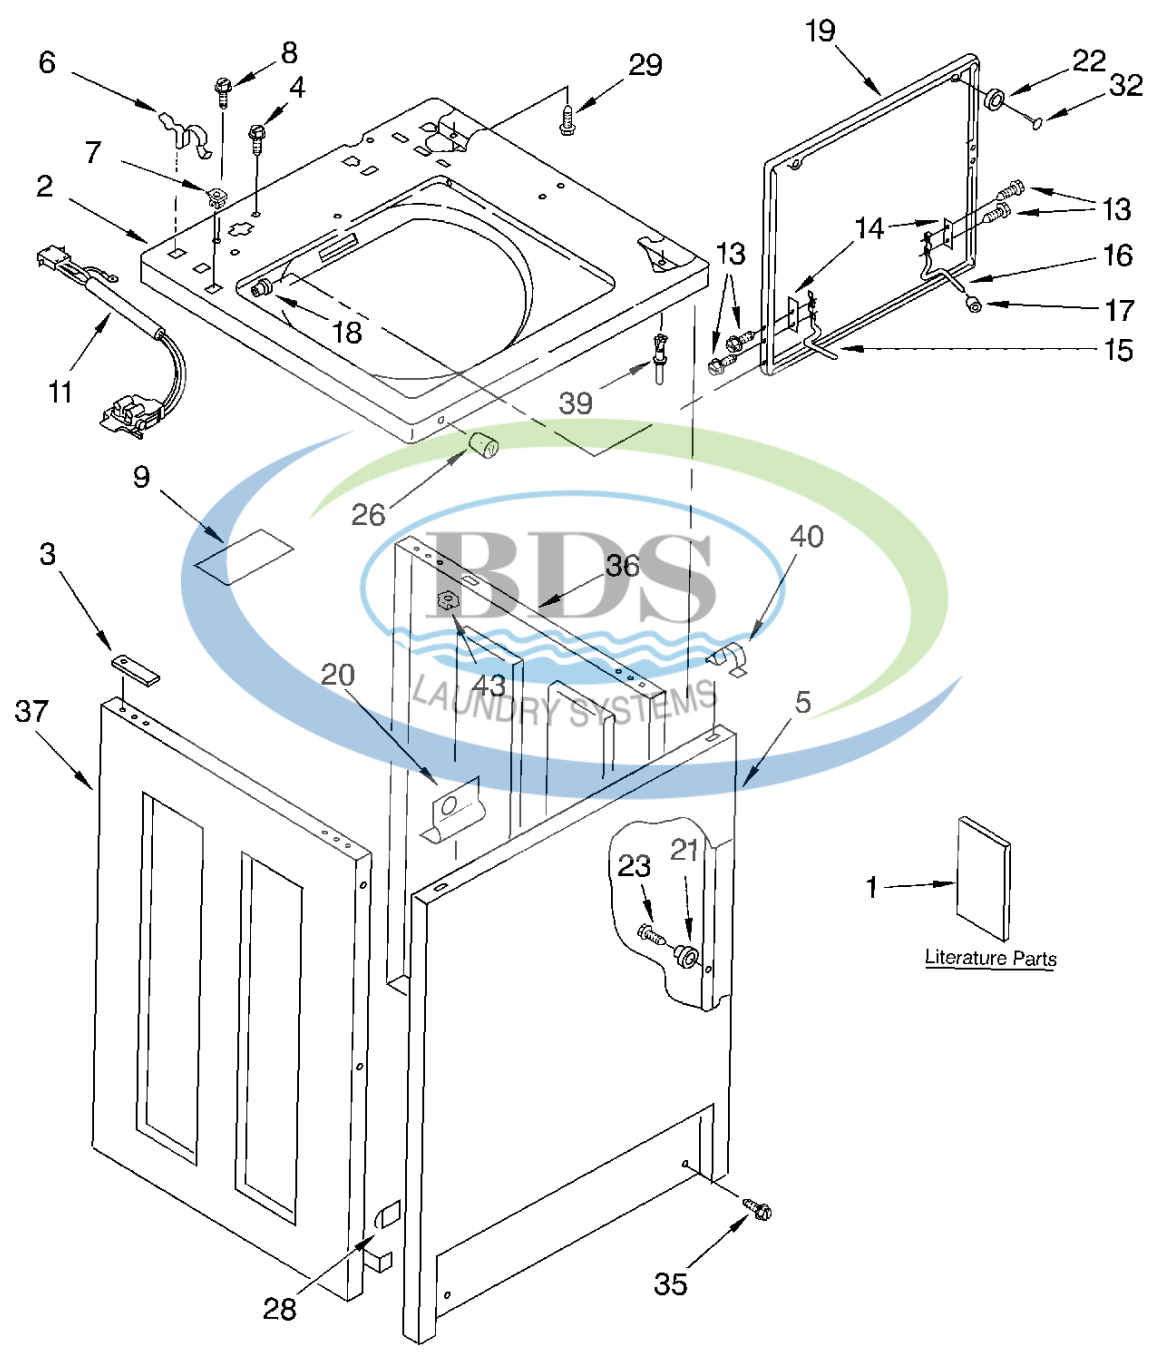

TOP AND CABINET PARTS

For Model: CAM2752KQ0
(White)

8524722

Ref #	Part Number	Qty.	Description
2	8524688		Top
3	3353950		Spacer, Cabinet To Top (4)
4	3351614		Screw
5	3358500		Panel, Front
6	62780		Clip, Top & Cabinet & Rear Panel (2)
7	358473		Nut, Push-In (2)
8	3400611		Screw & Washer, Lid Switch (2)
9	3953152		Shield, Pressure Switch
11	8054980		Switch, Lid
13	W10119828		Screw, Lid Hinge Mounting (4)
14	21097		Pad, Lid Hinge (2)
15	8524784		Hinge, Lid (L.H.)
16	54583		Hinge, Lid (R.H.)
17	19119		Bumper, Lid Hinge
18	21258		Bearing, Lid Hinge (2)
19	W10193854		Lid
20	3353948		Bracket, Lock
20	63554		Rivet
21	3353812		Locator (4)
22	356908		Bumper, Lid
23	9741232		Screw (4)
26	387371		Plug, Lock
28	98234		Clip, Ground
29	3353993		Screw (2)
32	356907		Rivet, Plastic
35	NLA		Screw, Panel Mtg. (2)
36	3976380		Panel, R. H.
37	3976382		Panel, L.H.
39	3353949		Pin, Locator (2)
40	18776		Lock (2)
43	90406		Cage Nut

METER CASE PARTS

For Model: CAM2752KQ0
(White)

Illus. Part

Ref #	Part Number	Qty.	Description
1	W10461200		Meter, Case
2	385421		Funnel, Coin
3	339805		Screw, 10-32 X 3/16
4	90406		Nut, Cage
5	279950		Plate, Adapter (Includes No.2)
6	3353994		Bolt (5/16 - 18 x 2 1/2)
6	3349065		Bolt, 5-16-24 x 1
7	3954764		Wire Harness
8	3351136		Door, Service
10	3954812		Cushion, Case
11	385575		Bracket, Timer
12	8575004		Timer, 60 Hz.
13	3353813		Plate, Mounting
14	385571		Clutch, Timer
14	354987		E-Ring
15	3400064		Screw, Timer
16	98445		Screw, 10-16 x 3/4
17	3353813		PLATE, MOUNTING
18	8533976		Screw Money Box With Key Coin Chute Insert, Blank Insert, \$0.25
23	4396668		Security Lock & Cam Assembly
24	8576635		Bolt, Slide Mechanism
25	8316522		Extension
26	3400086		Screw, 10-32 x 3/8