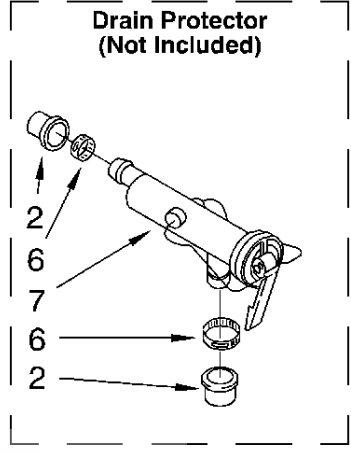

WATER SYSTEM PARTS

For Model: CAM2752KQ0
(White)

WS400

Ref #	Part Number	Qty.	Description
1	285442		Connector Kit, Plastic Drain Hose
2	285321		Sleeve Kit, (Contains 2 Sleeves)
3	370447		Clamp, Hose
4	16272		Connector, Straight
5	285320		Siphon Break Kit (Not Included)
6	65349		Clamp, Hose
7	367031		Drain Protector (Not Included)