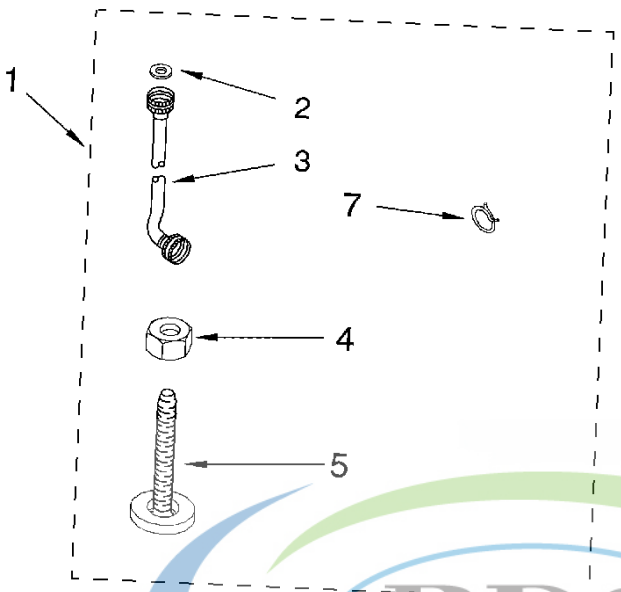

GEARCASE PARTS

For Model: CAM2752KQ0
(White)

Ref #	Part Number	Qty.	Description
1	3360629		Gearcase (Complete)
2	285202		Cover, Gearcase
3	3349985		Seal, Gearcase Cover
4	285195		Sealer, Gasket (.20 Fl. Oz.) (6 ml)
5	285362		Pinion, Spin (Includes Illus. 25)
6	356427		Seal, Spin Pinion
7	389387		Shaft, Agitator (Complete)
8	NLA		Ring, Retaining (2)
9	62677		Retainer, Spring
10	62676		Spring, Agitate
11	285509		Gear, Agitate (Includes 15 and 29)
12	62619		Washer, Agitate Gear
13	285206		Cam Follower (Includes 14)
14	285206		Cam, Agitate (Includes 13)
15	285509		Shaft, Agitator (Includes 11 and 29)
16	NLA		Washer, Cam Thrust
17	285205		Bearing, Thrust
18	285205		BALL BEARING
19	NLA		Bottom and Pinion, Gearcase
21	285352		Seal, Thrust Plug
22	3351614		Screw, Gearcase Cover, Mounting (8) (10-24 x 3/8)
23	NLA		Ring, Retaining
24	NLA		Washer Kit, Thrust
25	285362		Gear, Spin
26	388253		Neutral Assembly
27	8546456		Rack, Connecting
28	62621		Actuator, Shift
29	388815		Washer, Intermediate

WATER SYSTEM PARTS

For Model: CAM2752KQ0
(White)

WS400

Ref #	Part Number	Qty.	Description
1	285442		Connector Kit, Plastic Drain Hose
2	285321		Sleeve Kit, (Contains 2 Sleeves)
3	370447		Clamp, Hose
4	16272		Connector, Straight
5	285320		Siphon Break Kit (Not Included)
6	65349		Clamp, Hose
7	367031		Drain Protector (Not Included)

MISCELLANEOUS PARTS
For Model: CAM2752KQ0
(White)

Ref #	Part Number	Qty.	Description
1	3954579		Miscellaneous Parts Bag
2	16123		Washer, Inlet Hose (1-1/16 x 5/8) (4)
3	3949380		Inlet Hose (Blue Coupler)
3	3949381		Inlet Hose (Red Coupler)
4	3359452		Nut, Lock (3/8-16)
5	389102		Foot, Front (2)
7	3366912		Clamp, Hose
7	72017		White
7	350938		Primer, Gray
7	350930		White
7	799344		White (Uncut)
7	350572		Oil, Gearcase (16 Oz.)
7	285208		Lubricant (Use Only in Brake Shoe Assembly On Roller and Pin)
7	285195		Sealer, Gasket (.20 Fl. Oz.) (6 ml)