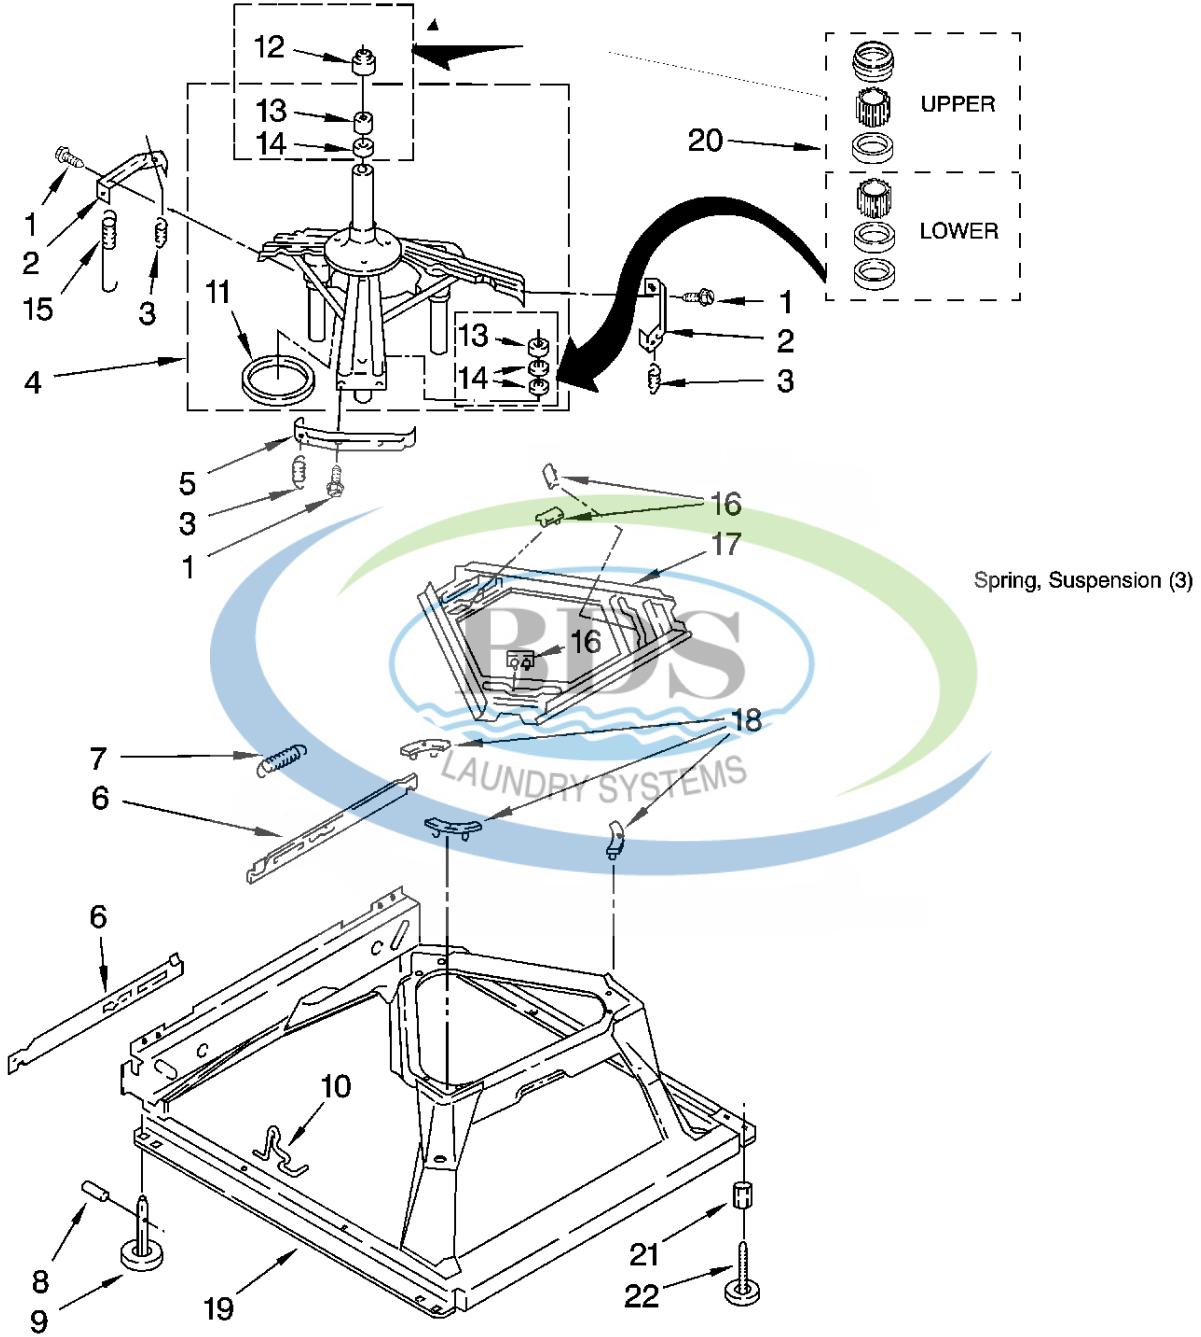

MACHINE BASE PARTS

For Models: CAM2742TQ0, CAM2742TQ2
(White) (White)

Ref #	Part Number	Qty.	Description
1	3400076		Screw, Bracket Mounting (10-32 x 5/8)
2	64067		Bracket, Spring Outer (2)
3	63907		Spring, Suspension (3)
4	280184		Support & Brake, Tub
5	64065		Bracket, Spring Outer (L.F.)
6	63466		Link, Leveling Mechanism (2)
7	8316845		Spring, Leveling Mechanism
8	62837		Pin, Knurled
9	285244		Foot, Rear (2)
10	W10145155		Retainer, Suspension Spring
11	63134		Ring, Sound Deadening
12	8577376		Seal, Centerpost
13	8546455		Bearing, Centerpost (2)
14	357409		Seal, Centerpost (3)
15	W1020667		Spring, Counterweight
16	285219		Pad, Plate
17	3946509		Plate, Suspension (Includes Item 16)
18	285744		Pad, Base
19	285771		Base Assembly (Includes Items 6, 7, 8, 9, 10, 16, 17 & 18)
20	285203		Centerpost Bearing Kit (Includes Items 12, 13 & 14)
21	3359452		Nut, Lock (3/8-16)
22	W10001130		Foot, Front (2)