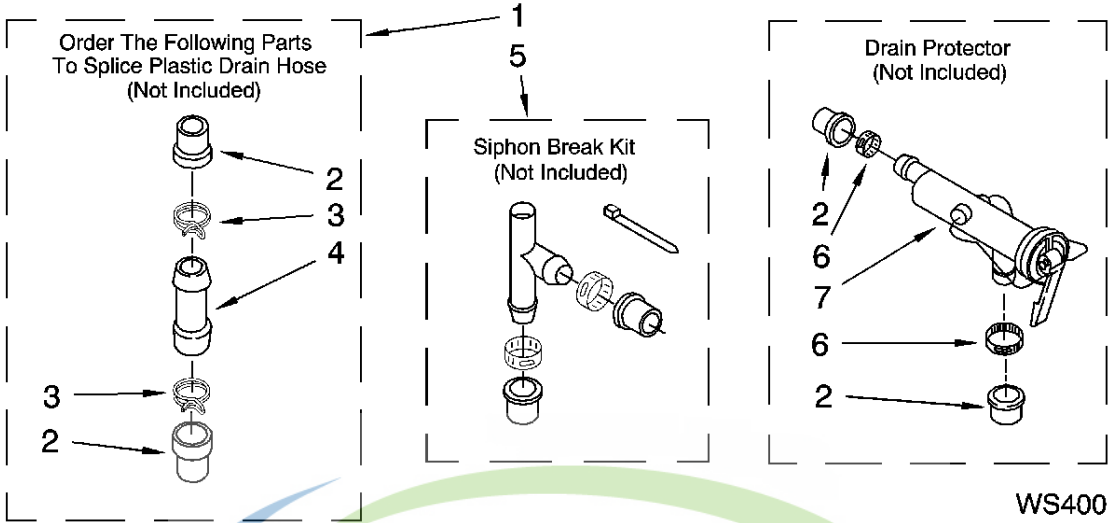

WATER SYSTEM PARTS

For Models: CAM2742TQ0, CAM2742TQ2
(White) (White)