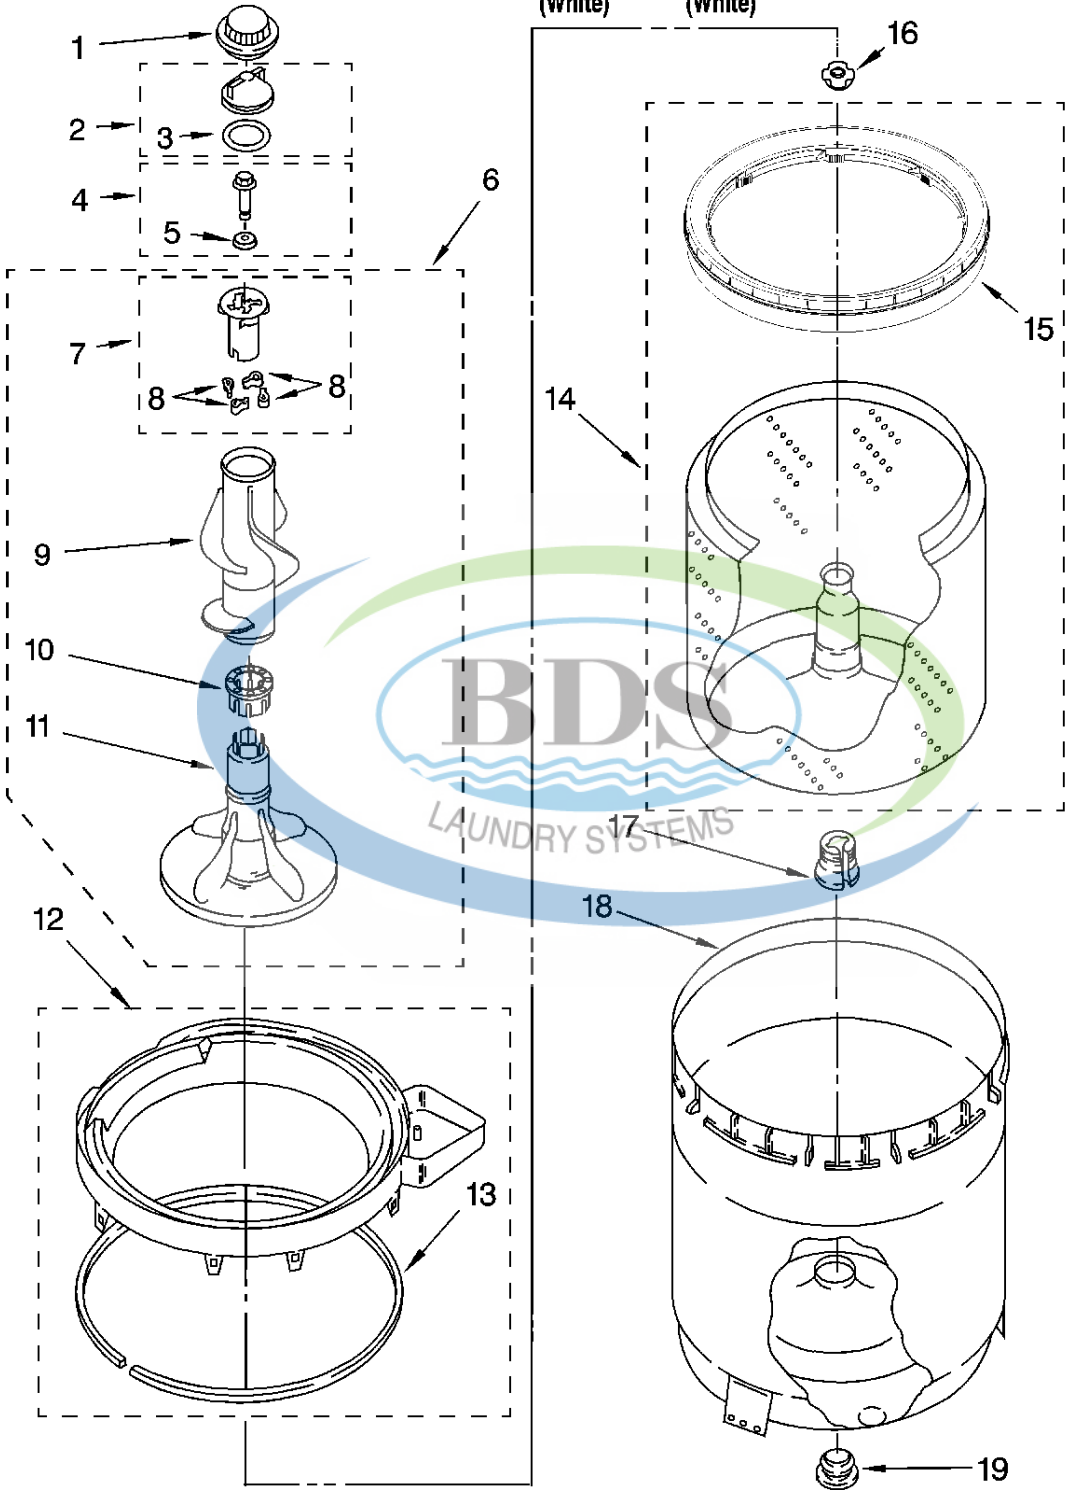

AGITATOR, BASKET AND TUB PARTS

For Models: CAM2742TQ0, CAM2742TQ2

(White) (White)

W10114743

Ref #	Part Number	Qty.	Description
1	3355758		Cap, Agitator
2	285550		Cap, Barrier
3	W10072840		Seal, Inner Cap
4	358237		Screw & Washer (5/16-24 x 1)
5	3949550		Washer
6	3349743		Agitator (Complete)
7	285751		Cam, Driven
8	80040		Dog, Agitator Clutch (4)
9	3349610		Clothes Mover
10	285620		Spacer - Thrust
11	3349578		Agitator
12	W10445870		Tub Ring & Gasket
13	3976308		Gasket, Tub Ring
14	W10389329		Basket & Balance Ring
15	387240		Balance Ring
16	21366		Nut, Spanner
17	389140		Block, Basket Drive
18	63849		Tub
19	383727		Gasket, Centerpost