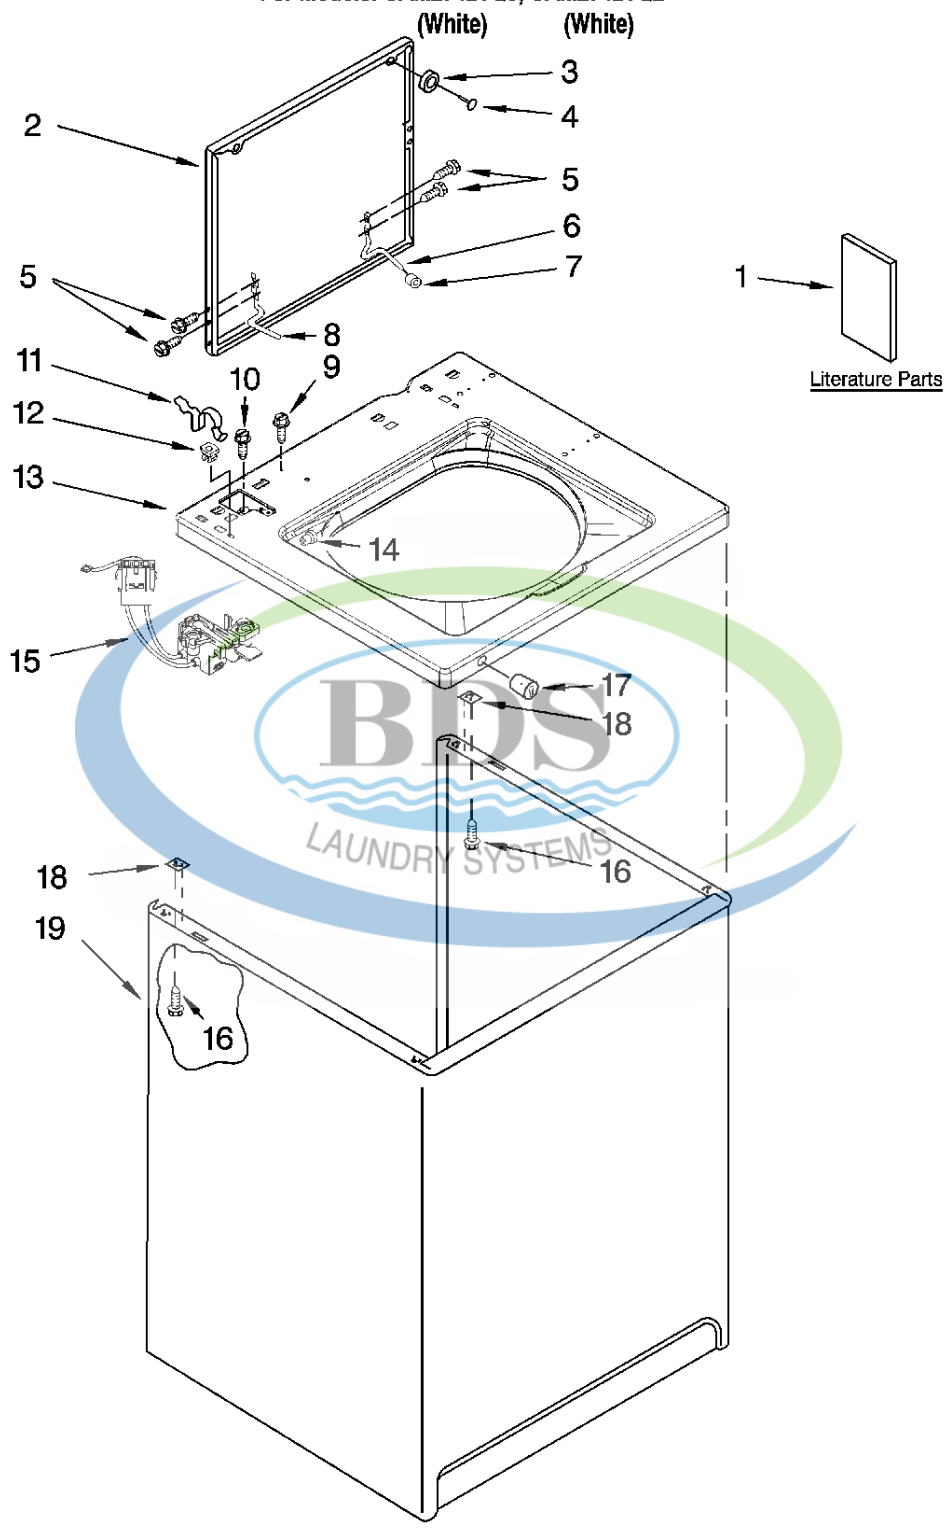

TOP AND CABINET PARTS

For Models: CAM2742TQ0, CAM2742TQ2

Ref #	Part Number	Qty.	Description
1	NLA		Instructions, Coin Kit
1	NLA		Wiring Diagram
1	NLA		Energy Guide
1	W10114743		Repair Parts List
2	W10193874		Lid
3	356908		Bumper, Lid
4	356907		Rivet, Plastic
5	W10119828		Screw, Lid Hinge Mounting (4)
6	54583		Hinge, Lid (R.H.)
7	19119		Bumper, Lid Hinge
8	8524784		Hinge, Lid (L.H.)
9	3351614		Screw, Ground
10	3400611		Screw, Lid Switch
11	62780		Clip, Top & Cabinet & Rear Panel (2)
12	358473		Nut, Push-In (2)
13	8524688		Top
14	21258		Bearing, Lid Hinge (2)
15	8054980		Switch, Lid
16	3390631		Screw, 10-16 X 3/8
17	387371		Plug, Lock
18	62750		Spacer, Cabinet To Top (4)
19	63424		Cabinet