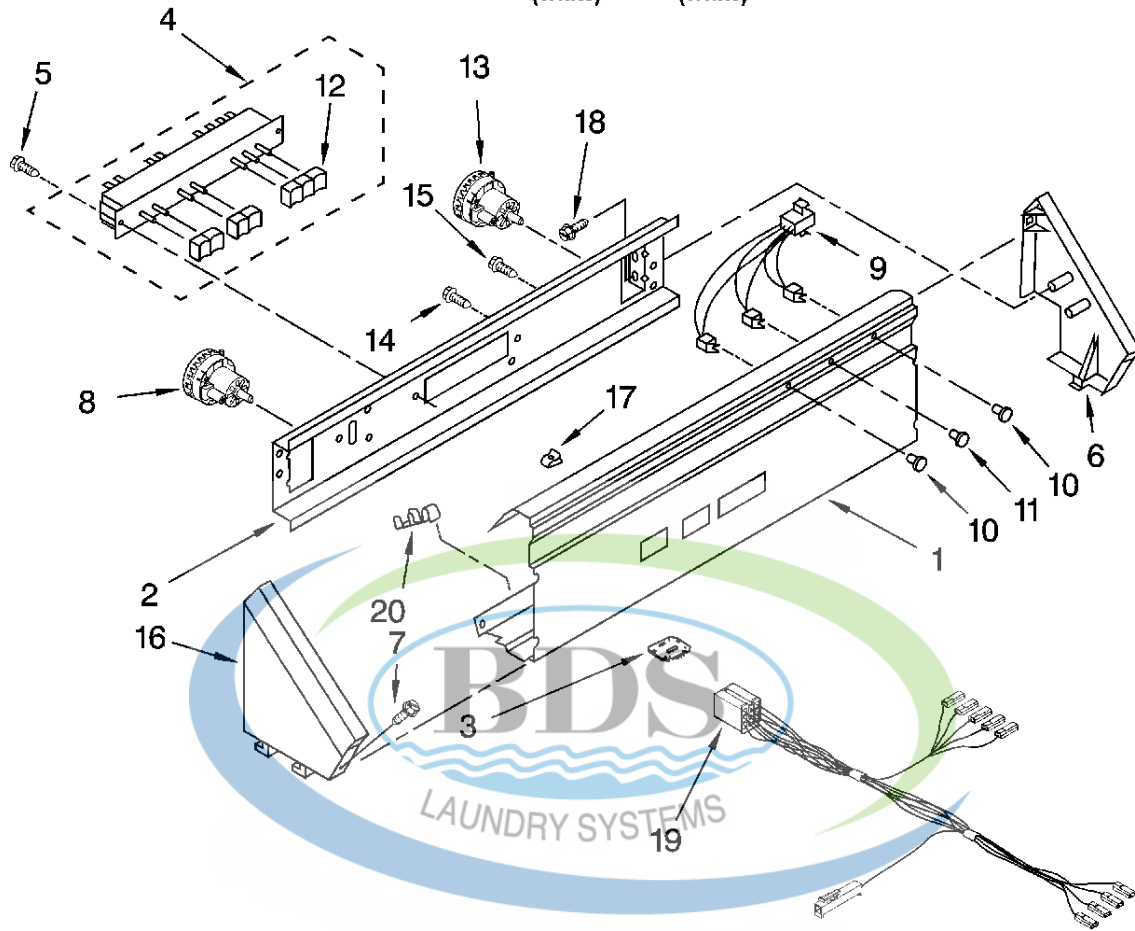

### CONTROL PANEL PARTS

For Models: CAM2742TQ0, CAM2742TQ2  
(White) (White)

Ref #	Part Number	Qty.	Description
1	8577883		Panel, Console
2	3978858		Bracket, Control
3	8578168		Control, Automatic Temp. (ATC)
4	W10330140		Switch, Cycle Selector (Includes Item 12)
5	W10139210		Screw, 8-18 x 5/16
6	3949740		End Cap (R.H.)
7	8281182		Screw (2)
8	W10351806		Pressure Switch, High Water Level (Includes ``T`` Fitting-Not Sh...
9	3352457		Lights, Indicator
10	3348109		Lens, Amber (2)
11	3348110		Lens, Yellow (1)
12	8316433		Pushbutton (7)
13	W10096320		Pressure Switch, Low Water Level
14	3400073		Screw, 10-24 x 3/8
15	90767		Screw, 8-18 x 3/8 (2)
16	3949734		End Cap (L.H.)
17	689559		Nut, Push-In (2)
18	W10109200		Screw, End Cap To Bracket (4)
19	W10138030		Harness, Console
20	W10113937		Clip, Grounding

# METER CASE PARTS

For Models: CAM2742TQ0, CAM2742TQ2  
(White) (White)

Ref #	Part Number	Qty.	Description
1	W10461200		Meter Case
2	385421		Funnel, Coin
3	339805		Screw, 10-32 X 3/16
4	90406		Nut, Cage
5	279950		Plate, Adapter (Includes Item 2)
6	3349065		Bolt, Meter Case 5/16 - 24 X 1 (4)
7	W10138351		Harness, Timer
8	3351136		Door, Service
9	3400029		Nut, Adapter Plate (3)
10	3954812		Cushion, Case
11	385575		Bracket, Timer
12	W10112081		Timer, 60 Hz.
13	8533976		Screw, Set (2)
14	385571		Clutch, Timer
14	354987		E-Ring
15	3400064		Screw, Timer
16	98445		Screw, 10-16 x 3/4
17	3353813		PLATE, MOUNTING
18			Key, Money Box
19	4396671		Money Box (Includes Item 18)
20	8316520		Coin Chute
21	W10114740		Key, Service Door
22	8316526		Security Lock & Cam Assembly
23	8576635		Bolt, Coin Chute
24	8316522		Extension
25	3400086		Screw, 10-32 x 3/8
26	8316524		Kit, Chute Decal