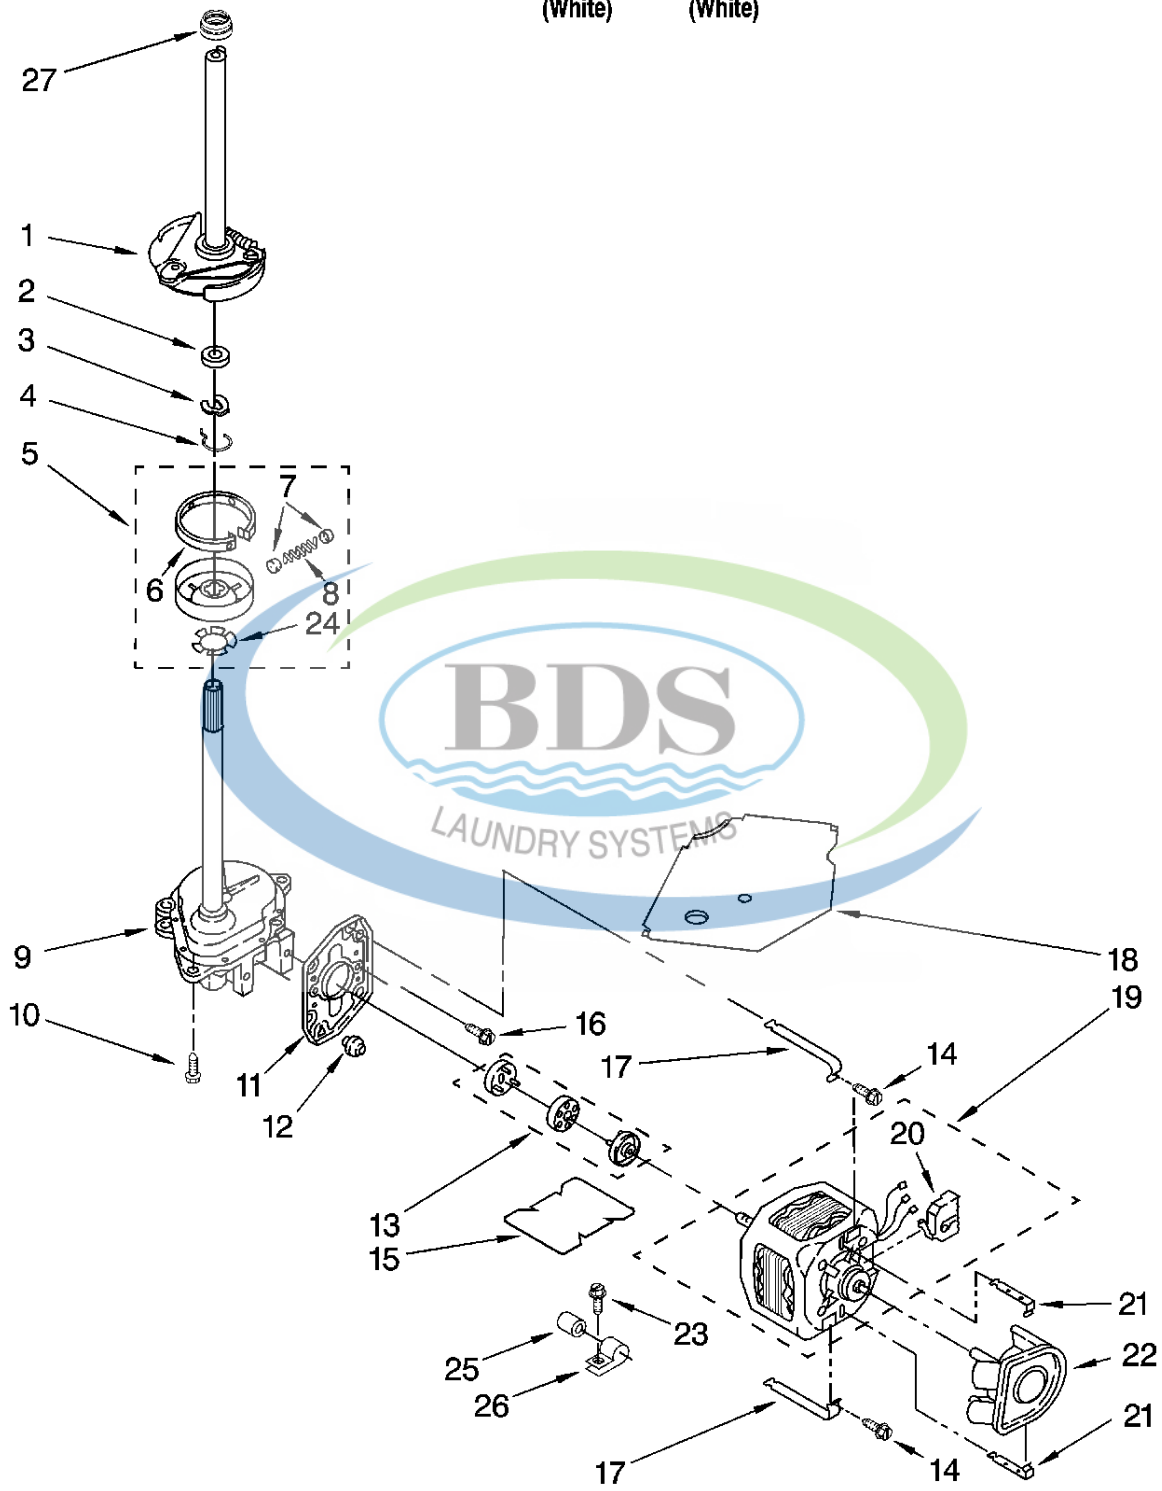

# AGITATOR, BASKET AND TUB PARTS

For Models: CAM2742TQ0, CAM2742TQ2

(White) (White)

W10114743

Ref #	Part Number	Qty.	Description
1	3355758		Cap, Agitator
2	285550		Cap, Barrier
3	W10072840		Seal, Inner Cap
4	358237		Screw & Washer (5/16-24 x 1)
5	3949550		Washer
6	3349743		Agitator (Complete)
7	285751		Cam, Driven
8	80040		Dog, Agitator Clutch (4)
9	3349610		Clothes Mover
10	285620		Spacer - Thrust
11	3349578		Agitator
12	W10445870		Tub Ring & Gasket
13	3976308		Gasket, Tub Ring
14	W10389329		Basket & Balance Ring
15	387240		Balance Ring
16	21366		Nut, Spanner
17	389140		Block, Basket Drive
18	63849		Tub
19	383727		Gasket, Centerpost

# BRAKE, CLUTCH, GEARCASE, MOTOR AND PUMP PARTS

For Models: CAM2742TQ0, CAM2742TQ2

(White)

(White)

W10114743

10

Ref #	Part Number	Qty.	Description
1	285792		Brake & Drive Tube (Complete) (Refer to Page 14 For Further Br...
2	63292		Washer, Spin Tube Thrust
3	W10080230		Ring, Spin Tube Support
4	285353		E-Clip, Clutch Retainer
5	8299642		Clutch (Complete)
6	3951993		Band & Lining, Clutch (Includes Items 7 & 8)
7	62646		Cap, Clutch Spring (2)
8	8559387		Spring & Damper Assembly
9	3360629		Gearcase (Complete) (Refer To Page 15 For Further Breakdown)
10	3400516		Screw, Gearcase To Base (3)
11	62611		Plate, Motor Mount To Gearcase
12	62691		Grommet, Motor (4)
13	285852A		Coupling, Motor And Isolation
14	273556		Screw (2) 10-16 x 5/8
15	3946532		Shield, Motor
16	3400516		Bolt, Motor Plate
17	W10086010		Retainer, Motor (2)
18	3362089		Shield, Tub To Motor
19	661600		Motor, Main Drive
20	8529896		Switch, Main Drive Motor
21	8546127		Retainer, Pump (2)
22	3363394		Pump (Complete)
23	3390631		Screw, 10-16 x 3/8
24	3355454		Clip, Anti- Rattle
25	8572717		Capacitor
26	3949496		Clamp, Capacitor
27	8577374		Seal, Shaft