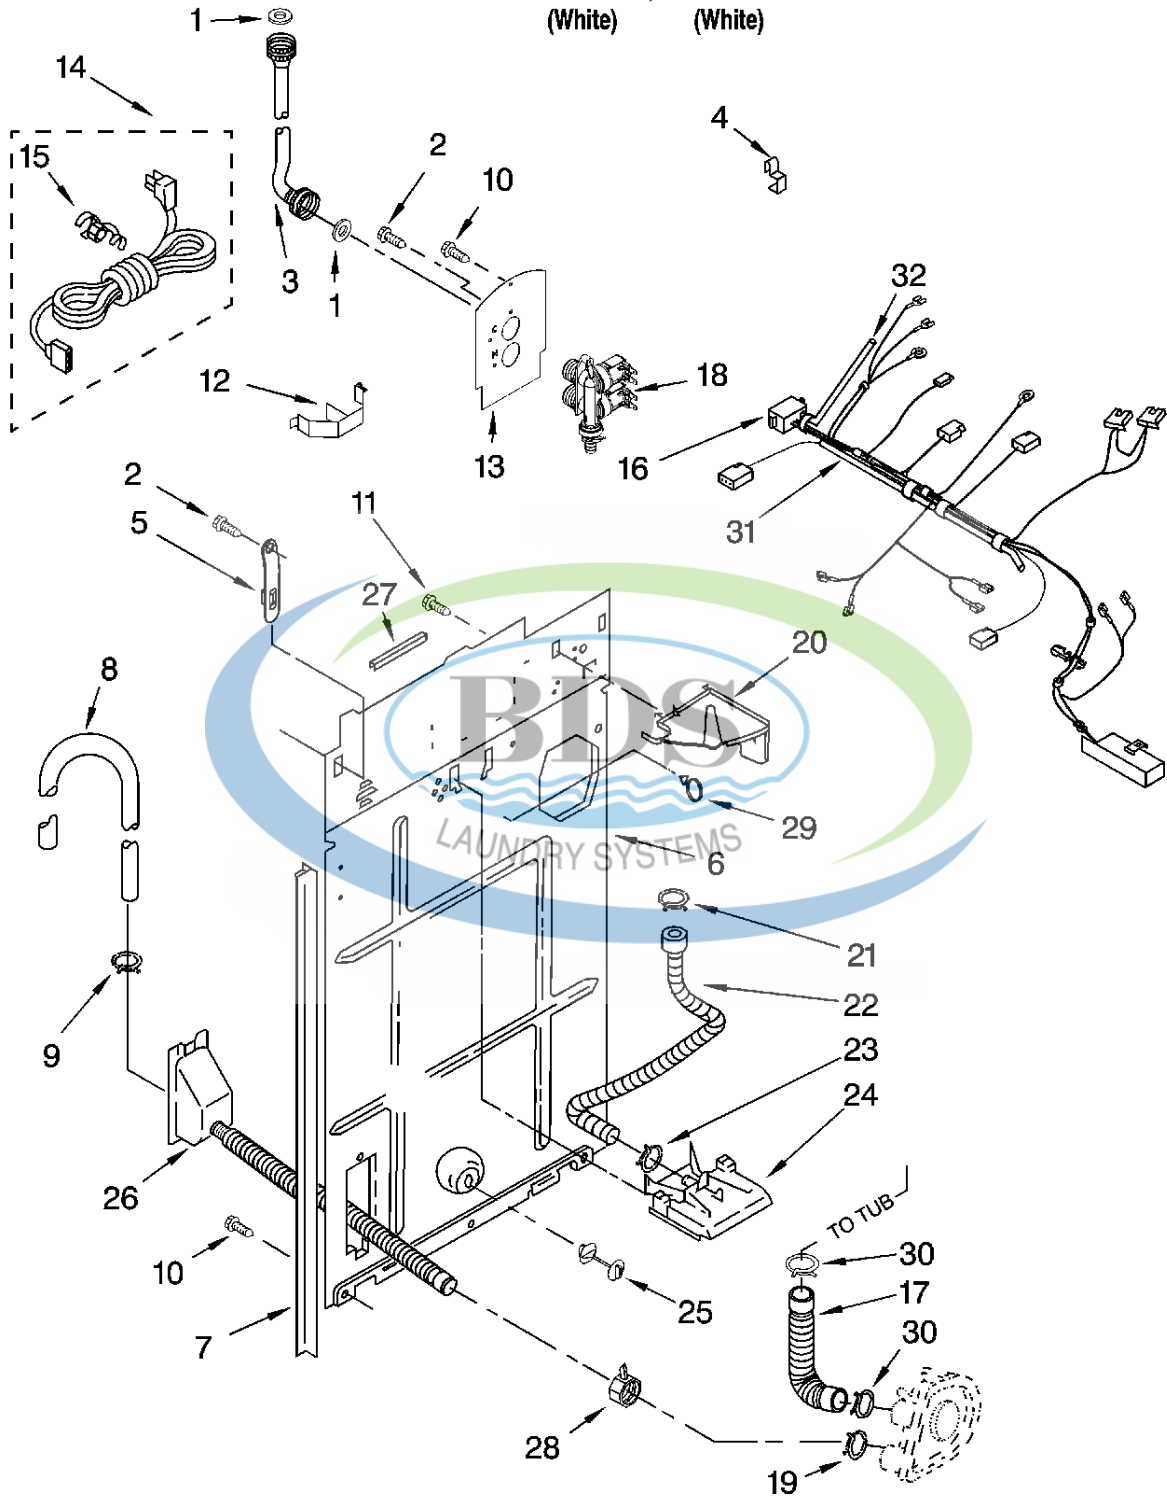

REAR PANEL PARTS

For Models: CAM2742TQ0, CAM2742TQ2

(White)

(White)

W10114743

Ref #	Part Number	Qty.	Description
1	3976300		Washer, Water Inlet Hose (4) (1-1/16 x 5/8)
2	9740848		Screw, 8-18 x 1/2
3	3949380		Hose, Water Inlet (Blue Coupler)
3	3949381		Hose, Water Inlet (Red Coupler)
4	8282518		Clip, Harness
5	8568314		Strap, Console (2)
6	8541649		Panel, Rear (Includes Items, 5,12 & 15)
7	62747		Pad, Rear Panel (2)
8	96743		Hose, Drain (4')
9	8317496		Clamp, Hose
10	62863		Screw, 10-16 x 3/8
11	3351614		Screw, 10-24 x 3/8
12	8055003		Clip, Harness & Pressure Hose
13	8541624		Plate, Mixing Valve
14	3976231		Cord, Power
15	3952821		Strain Relief, Power Cord To Rear Panel
16	W10114216		Harness, Wiring (Includes Items 31 & 32) (For Detail See Pages...
17	285871		Hose, Pump To Tub (Includes Item 30)
18	3979346		Valve, Water Inlet & Thermistor Assy.
19	3366912		Clamp, Hose
20	8539874		Shield, Suds
21	301958		Clamp, Hose
22	8317974		Hose, Vacuum Break
23	370450		Clamp, Hose
24	3360977		Break, Vacuum
25	8519200		Support, Rear Panel
26	W10358149		Drain Hose Assembly (Includes Item 28)
27	W10096784		Edge Protector
28	3976395		Restraint, Hose
29	8559320		Restraint, Hose
30	3363366		Clamp, Hose
31	8524801		Hose, Pressure Switch to Air Dome
32	8524791		Hose, Pressure Switch Link
	3954579		Miscellaneous Parts Bag