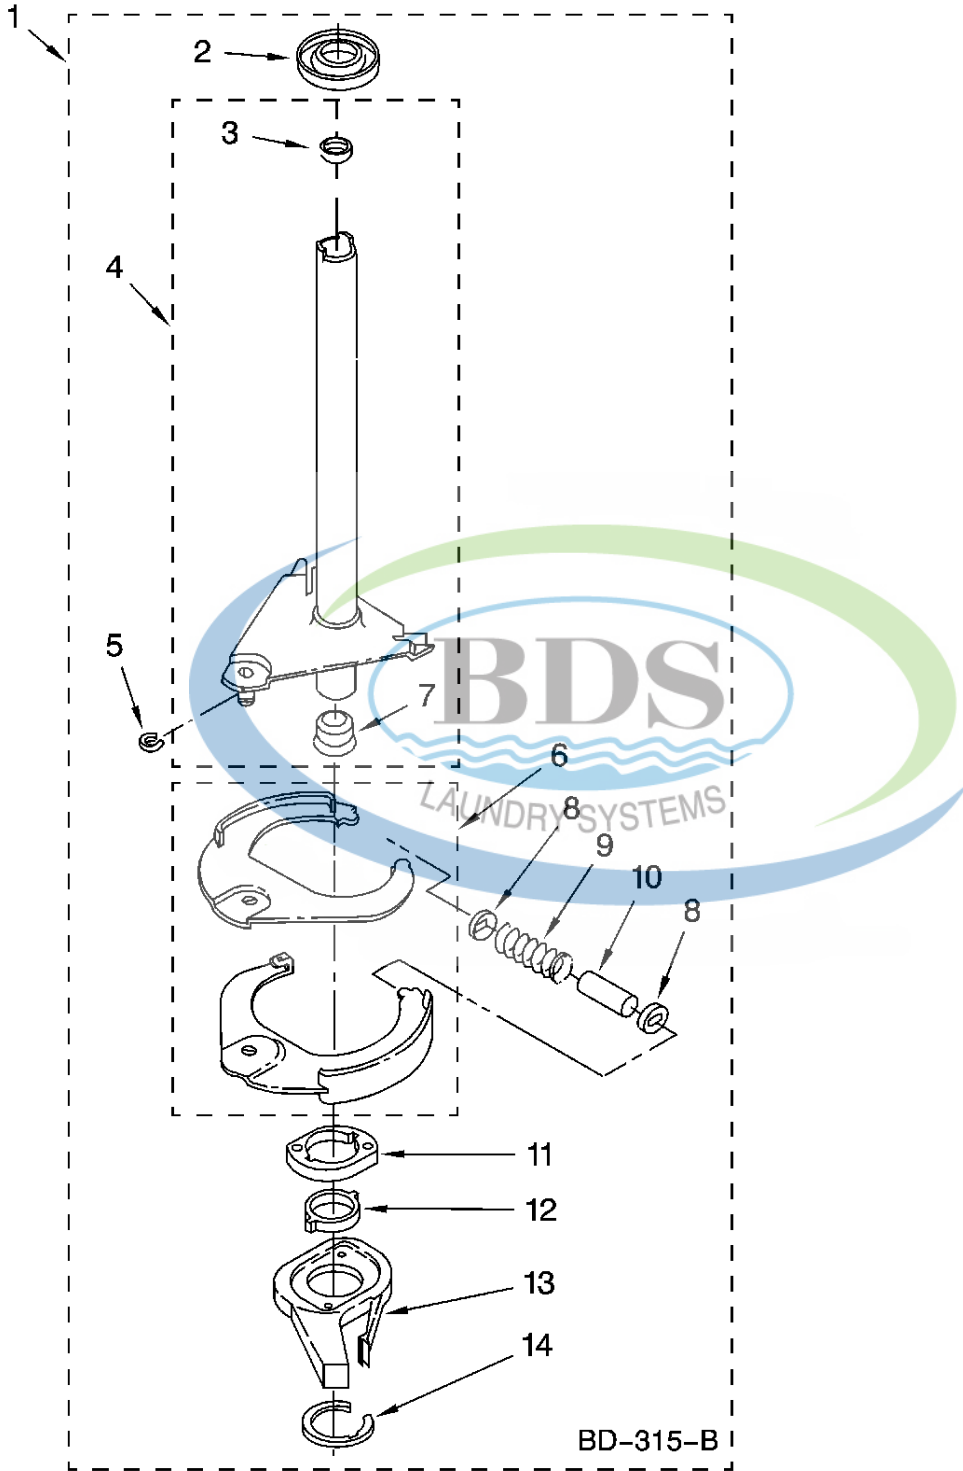

BRAKE AND DRIVE TUBE PARTS

For Models: CAM2742TQ0, CAM2742TQ2

(White)

(White)

Ref #	Part Number	Qty.	Description
1	285792		Brake And Drive Tube (Complete)
2	62658		Ring, Thrust
3	356427		Seal, Drive Tube
4	64208		Tube, Basket Drive (Includes Illus. 3, 4, 5 & 9)
5	W10083190		Ring, Retaining
6	285438		Shoe, Brake (2)
7	8546462		``T`` Bearing, Spin Tube
8	285658		Cap, Brake Spring (2)
9	NLA		Spring, Brake
10	285658		Sleeve, Brake Spring
11	8546461		Cam, Brake Release
12	63022		Sleeve, Cam
13	285790		Driver, Brake Cam
14	90368		Ring, Retaining
	285208		FOLLOWING PARTS NOT ILLUSTRATED Lubricant (Use Only In Brake Shoe Assembly On Roller & Pin)