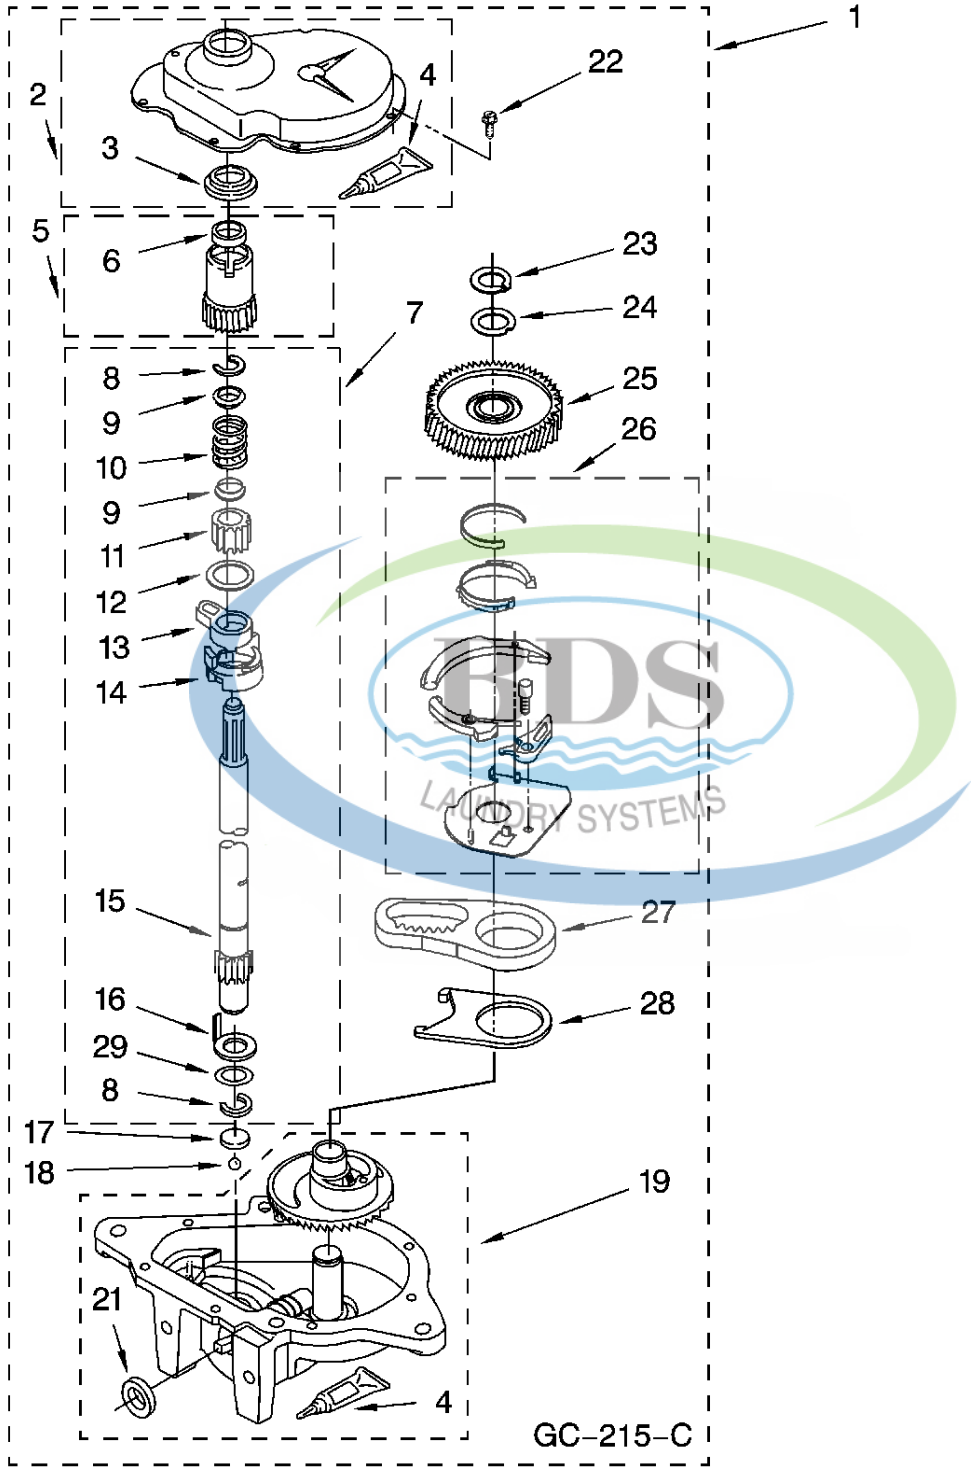

# WIRING HARNESS PARTS

For Models: CAM2742TQ0, CAM2742TQ2  
(White) (White)

WH2J

W10114743

12

Ref #	Part Number	Qty.	Description
1	3349557		Retainer, Harness
2	NLA		Clip, Harness
3	8528351		Clip, Harness
4	8559320		Clip, Harness (Push-In)
5	90016		Clip, Harness (Half-Harness)
6	8281256		Clip, Harness
7	389379		Retainer, Harness
8	3948614		Timer, Block Disconnect (Natural)
8	352089		Timer, Block Disconnect (Black)
9	62889		Receptacle, Terminal (3-Way)
10	353424		Plug, Terminal (3-Way)
11	62505		Block, Disconnect (Motor 2 Speed)
12	3347243		Block, Disconnect
13	63523		Protector
14	NLA		Connector, 2-Way
15	3352944		Clip, Harness
16	NLA		Block, Disconnect (12-Way)
17	NLA		Receptacle (6-Way)
18	2172937		Connector (T.P.A.) (3-Circuit)
19	3360056		Plug (T.P.A) (3-Circuit) (Pressure Switch)
20	3354925		Block, Connector (Natural)
20	NLA		Block, Connector (Red)

# GEARCASE PARTS

For Models: CAM2742TQ0, CAM2742TQ2  
(White) (White)

Ref #	Part Number	Qty.	Description
1	3360629		Gearcase (Complete)
2	285202		Cover, Gearcase
3	3349985		Seal, Gearcase Cover
4	285195		Sealer, Gasket (.20 Fl. Oz.) (6 ml)
5	285362		Pinion, Spin (Includes Illus. 25)
6	356427		Seal, Spin Pinion
7	389387		Shaft, Agitator (Complete)
8	NLA		Ring, Retaining (2)
9	62677		Retainer, Spring
10	62676		Spring, Agitate
11	285509		Gear, Agitate (Includes 15 and 29)
12	62619		Washer, Agitate Gear
13	285206		Cam Follower (Includes 14)
14	285206		Cam, Agitate (Includes 13)
15	285509		Shaft, Agitator (Includes 11 and 29)
16	NLA		Washer, Cam Thrust
17	285205		Bearing, Thrust
18	285205		BALL BEARING
19	NLA		Bottom and Pinion, Gearcase
21	285352		Seal, Thrust Plug
22	3351614		Screw, Gearcase Cover, Mounting (8) (10-24 x 3/8)
23	NLA		Ring, Retaining
24	NLA		Washer Kit, Thrust
25	285362		Gear, Spin
26	388253		Neutral Assembly
27	8546456		Rack, Connecting
28	62621		Actuator, Shift
29	388815		Washer, Intermediate