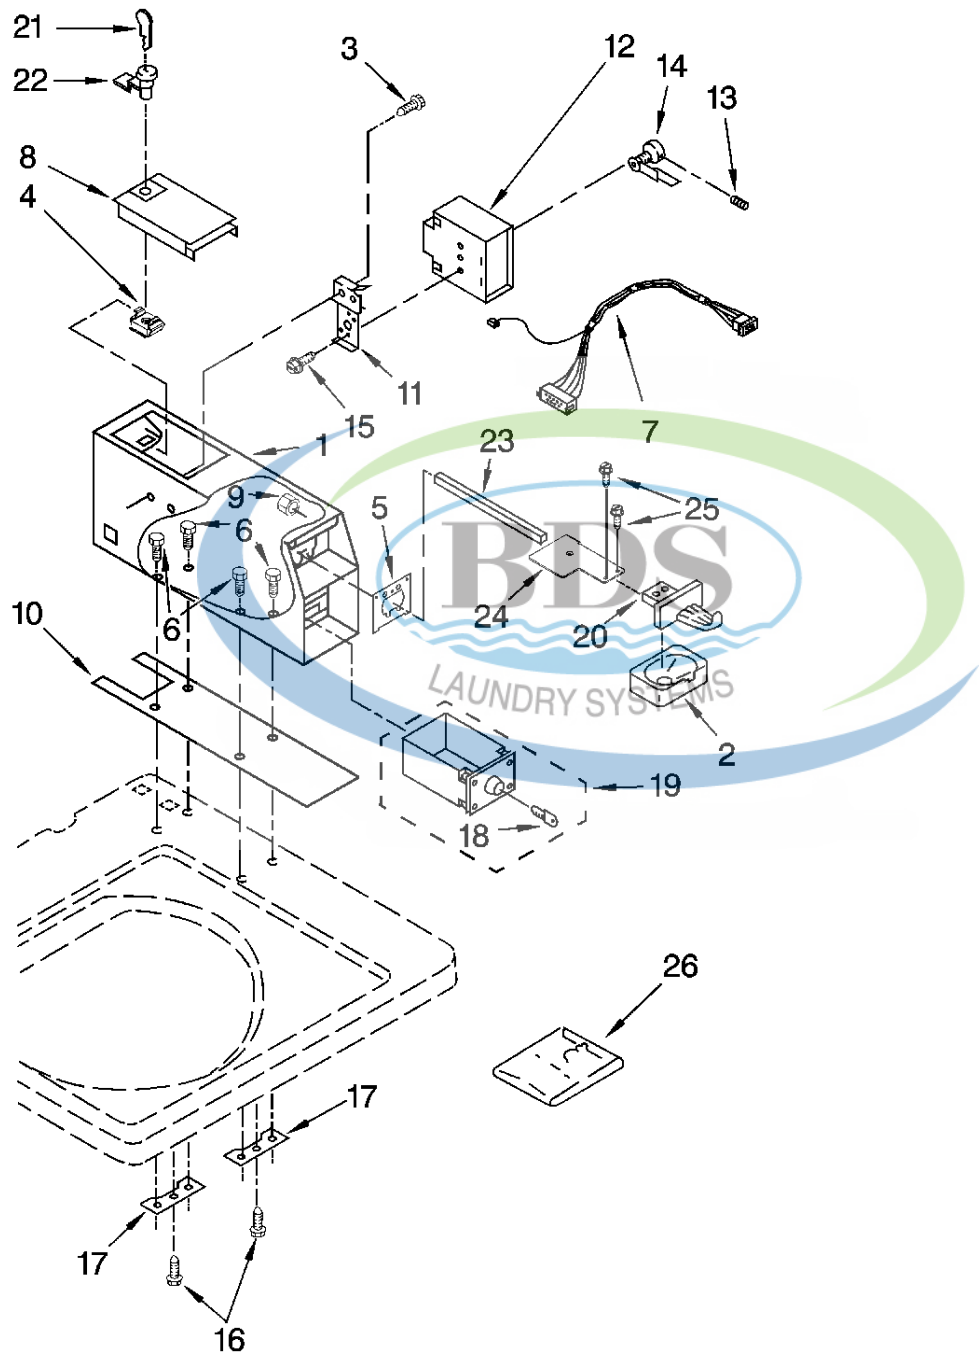

### CONTROL PANEL PARTS

For Models: CAM2742TQ0, CAM2742TQ2  
(White) (White)

Ref #	Part Number	Qty.	Description
1	8577883		Panel, Console
2	3978858		Bracket, Control
3	8578168		Control, Automatic Temp. (ATC)
4	W10330140		Switch, Cycle Selector (Includes Item 12)
5	W10139210		Screw, 8-18 x 5/16
6	3949740		End Cap (R.H.)
7	8281182		Screw (2)
8	W10351806		Pressure Switch, High Water Level (Includes ``T`` Fitting-Not Sh...
9	3352457		Lights, Indicator
10	3348109		Lens, Amber (2)
11	3348110		Lens, Yellow (1)
12	8316433		Pushbutton (7)
13	W10096320		Pressure Switch, Low Water Level
14	3400073		Screw, 10-24 x 3/8
15	90767		Screw, 8-18 x 3/8 (2)
16	3949734		End Cap (L.H.)
17	689559		Nut, Push-In (2)
18	W10109200		Screw, End Cap To Bracket (4)
19	W10138030		Harness, Console
20	W10113937		Clip, Grounding

# METER CASE PARTS

For Models: CAM2742TQ0, CAM2742TQ2  
(White) (White)

Ref #	Part Number	Qty.	Description
1	W10461200		Meter Case
2	385421		Funnel, Coin
3	339805		Screw, 10-32 X 3/16
4	90406		Nut, Cage
5	279950		Plate, Adapter (Includes Item 2)
6	3349065		Bolt, Meter Case 5/16 - 24 X 1 (4)
7	W10138351		Harness, Timer
8	3351136		Door, Service
9	3400029		Nut, Adapter Plate (3)
10	3954812		Cushion, Case
11	385575		Bracket, Timer
12	W10112081		Timer, 60 Hz.
13	8533976		Screw, Set (2)
14	385571		Clutch, Timer
14	354987		E-Ring
15	3400064		Screw, Timer
16	98445		Screw, 10-16 x 3/4
17	3353813		PLATE, MOUNTING
18			Key, Money Box
19	4396671		Money Box (Includes Item 18)
20	8316520		Coin Chute
21	W10114740		Key, Service Door
22	8316526		Security Lock & Cam Assembly
23	8576635		Bolt, Coin Chute
24	8316522		Extension
25	3400086		Screw, 10-32 x 3/8
26	8316524		Kit, Chute Decal