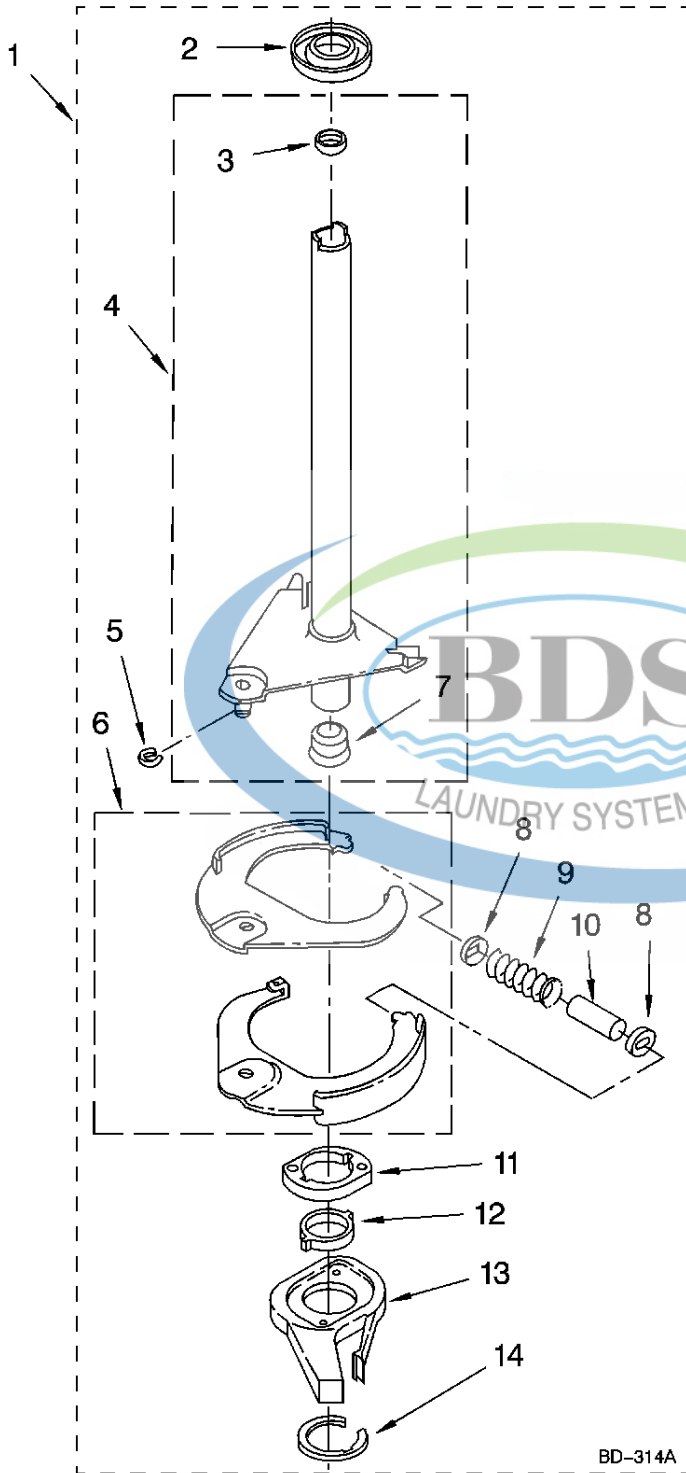

BRAKE AND DRIVE TUBE PARTS

For Model: MAT14CSAWW0

(White)

BD-314A

Ref #	Part Number	Qty.	Description
1	285792		Brake And Drive Tube (Complete)
2	62658		Ring, Thrust
3	356427		Seal, Drive Tube
4	64208		Tube, Basket Drive (Includes Illus. 3, 4, 5 & 9)
5	W10083190		Ring, Retaining
6	285438		Shoe, Brake (2)
7	8546462		``T`` Bearing, Spin Tube
8	285658		Cap, Brake Spring (2)
9	62647		Spring, Brake
10	285658		Sleeve, Brake Spring
11	8546461		Cam, Brake Release
12	63022		Sleeve, Cam
13	285790		Driver, Brake Cam
14	90368		Ring, Retaining
NI			FOLLOWING PARTS NOT ILLUSTRATED
NI	285208		Lubricant (Use Only In Brake Shoe Assembly On Roller & Pin)