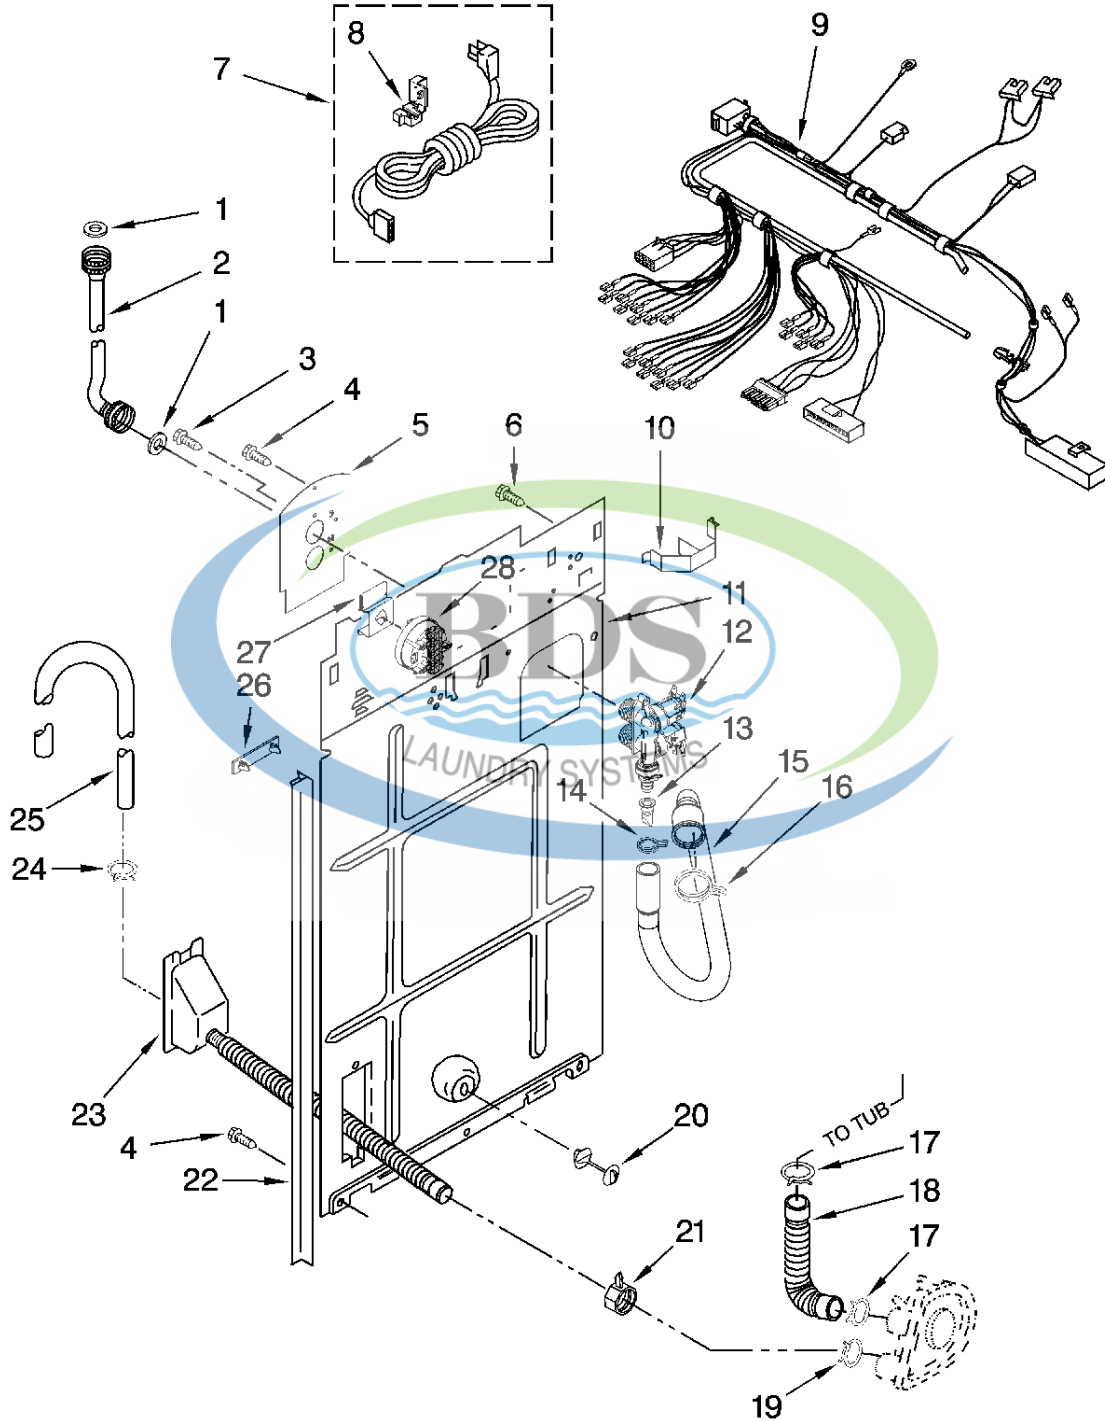

# METER CASE PARTS

For Model: MAT14CSAWW0  
(White)

Ref #	Part Number	Qty.	Description
1	98445		Screw, 10-16 x 3/4
2	3353813		PLATE, MOUNTING
3	3353813		Plate, Mounting
4	3954812		Cushion, Case
5	W10529172		Meter Case
6	3353994		Bolt, Meter Case Mounting (5/16-18 X 2 1/2)
6	3349065		Bolt, Meter Case Mounting (5/16-24 X 1.00 (3))
7	W10139060		Nut, 1/4-20
8	W10133509		Funnel, Coin
9	W10156125		Cam, Commercial Lock
10	3351136		Door, Service
11	W10158754		Extension
12	W10140689		Retainer, Spring
13	W10143431		Spring, Timer Lever
14	W10133511		Arm, Pivot
15	W10133512		Rod, Actuator
16	W10139761		Screw, 10-32 X 3/8
17	W10133513		Bracket, Timer
18	W10135414		Timer, Bracket & Clutch Assembly
19	W10151484		Harness, Timer

# REAR PANEL PARTS

For Model: MAT14CSAWW0  
(White)

Ref #	Part Number	Qty.	Description
1	16123		Washer, Water Inlet Hose (4) (1-1/16 x 5/8)
2	3949380		Hose, Water Inlet (2) (Blue Coupler)
2	3949381		Hose, Water Inlet (2) (Red Coupler)
3	9740848		Screw, 8-18 x 1/2
4	3390631		Screw, 10-16 x 3/8
5	285930		Plate, Mixing Valve
6	3351614		Screw, 10-24 x 3/8
7	285928		Cord, Power
8	285777		Strain Relief, Power Cord To Rear Panel
9	W10177764		Harness, Wiring (For Detail See Pages 12 & 13)
10	8055003		Clip, Harness & Pressure Hose
11	285929		Panel, Rear
12	W10151480		Valve, Water Inlet & Thermistor Assy.
13	8055306		Check Valve, Duck Bill
14	596669		Clamp, Hose
15	W10114765		Hose, Fresh Fill
16	285655		Clamp, Hose
17	616099		Clamp, Hose
18	285871		Hose, Pump To Tub (Includes Item 17)
19	285655		Clamp, Hose
20	8519200		Support, Rear Panel
21	3976395		Clamp, Hose
22	62747		Pad, Rear Panel
23	W10358151		Drain Hose Assy. (Includes Item 21)
24	285655		Clamp, Hose
25	W10141216		Hose, Discharge Gooseneck
26	389379		Retainer, Side To Feature Panel (2)
27	W10133269		Bracket, Pressure Switch
28	W10153112		Pressure Switch, Triple-Level