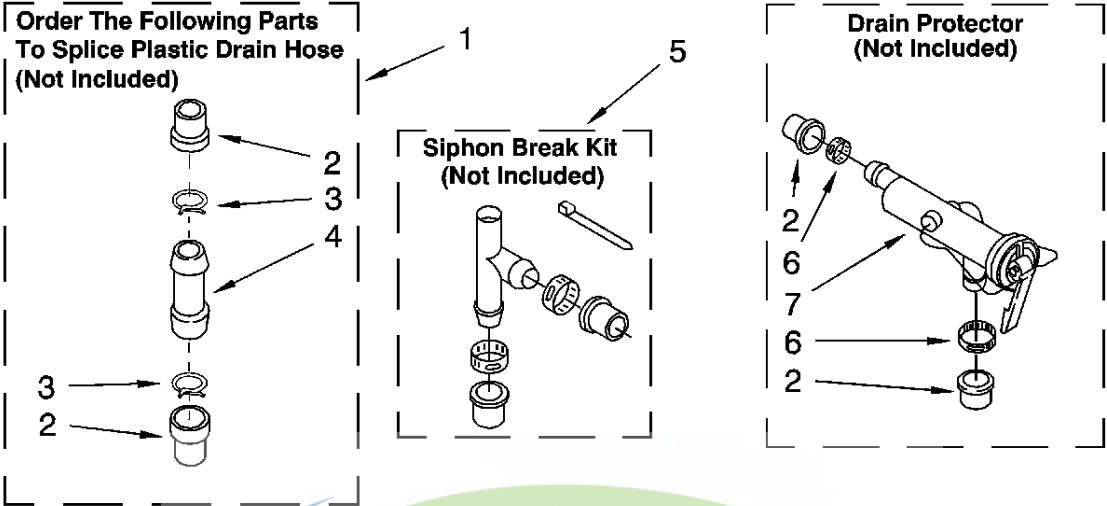

WATER SYSTEM PARTS

For Model: MAT14CSAWW0

(White)

WS400

Ref #	Part Number	Qty.	Description
1	285442		Connector Kit, Plastic Drain Hose
2	285321		Sleeve Kit, (Contains 2 Sleeves)
3	285655		Clamp, Hose
4	16272		Connector, Straight
5	285320		Siphon Break Kit (Not Included)
6	285655		Clamp, Hose
7	367031		Drain Protector (Not Included)