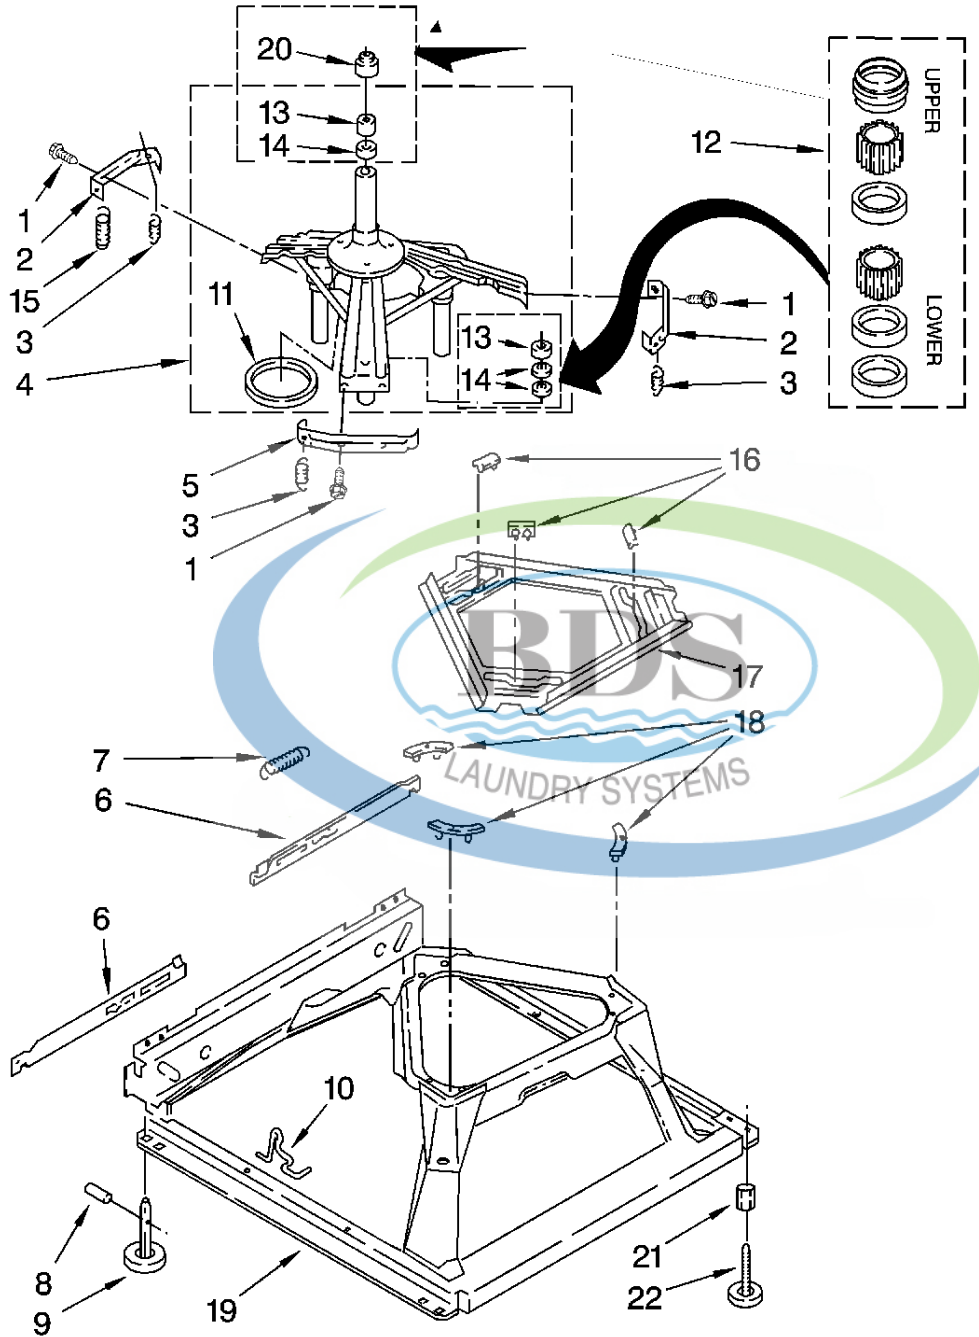

# BRAKE, CLUTCH, GEARCASE, MOTOR AND PUMP PARTS

For Model: MAT14CSAWW0

(White)

W10135286

10

Ref #	Part Number	Qty.	Description
1	285792		Brake & Drive Tube (Complete) (Refer to Page 14 For Further Br...
2	63292		Washer, Spin Tube Thrust
3	W10080230		Ring, Spin Tube Support
4	285353		Ring, Retainer
5	8299642		Clutch (Complete)
6	3951993		Band & Lining Assembly
7	62646		Cap, Clutch Spring (2)
8	8559387		Spring & Damper Assembly
9	W10140307		Gearcase (Complete) (Refer To Page 15 For Further Breakdown)
10	3400516		Screw, Gearcase To Base (3)
11	62611		Plate, Motor Mount To Gearcase
12	62691		Grommet, Motor (4)
13	285852A		Coupling, Motor And Isolation
14	273556		Screw, 10-16 x 5/8
15	3946532		Shield, Motor
16	3400516		Screw
17	W10086010		Retainer, Motor (2)
18	3362089		Shield, Tub To Motor
19	W10153111		Motor, Main Drive
20	3952056		Switch, Main Drive Motor
21	8546127		Retainer, Pump (2)
22	3363394		Pump (Complete)
23	3390631		Screw, 10-16 x 3/8
24	3355454		Clip, Anti- Rattle
25	8572717		Capacitor
26	3949496		Clamp, Capacitor
27	8577374		Seal
28	8578981		Washer, Thrust

# MACHINE BASE PARTS

For Model: MAT14CSAWW0  
(White)

Ref #	Part Number	Qty.	Description
1	3400076		Screw, Bracket Mounting (10-32 x 5/8)
2	64067		Bracket, Spring Outer (2)
3	63907		Spring, Suspension (3)
4	280184		Tub & Brake Support
5	64065		Bracket, Spring Outer (L.F.)
6	63466		Link, Leveling Mechanism (2)
7	8316845		Spring, Leveling Mechanism
8	62837		Pin, Knurled
9	285244		Foot, Rear (2)
10	W10145155		Retainer, Suspension Spring
11	63134		Ring, Sound Deadening
12	285203		Centerpost Bearing Kit (Includes Items 13, 14 & 20)
13	8546455		Bearing, Centerpost
14	359449		Seal, Centerpost
15	285901		Spring, Counterweight
16	285219		Pad, Plate
17	3946509		Plate, Suspension (Includes Item 16)
18	285744		Pad, Base
19	285771		Base Assembly (Includes Items 6, 7, 8, 9, 10 & 18)
20	8577376		Seal, Centerpost
21	3359452		Nut, Lock (3/8-16)
22	W10001130		Foot, Front (2)