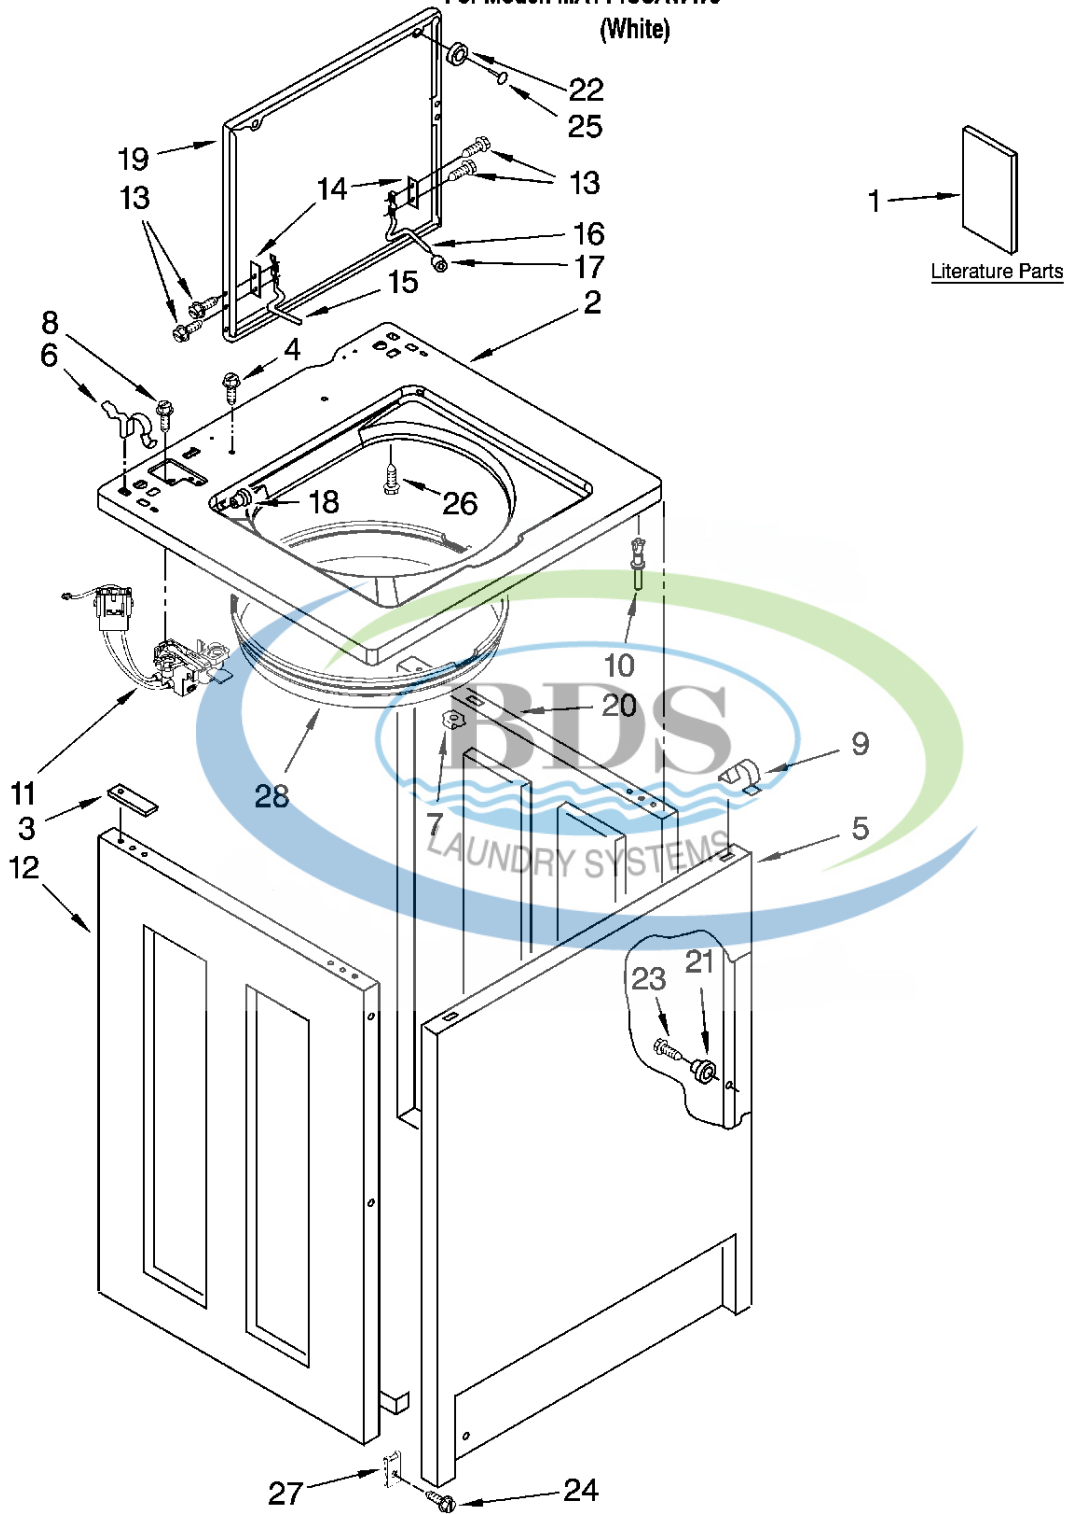

TOP AND CABINET PARTS

For Model: MAT14CSAWW0

(White)

W10135286

2

Ref #	Part Number	Qty.	Description
1	NLA		Installation Instructions (English)
1	NLA		Wiring Diagram
1	NLA		Repair Parts List
2	W10136711		TOP
3	3353950		Spacer, Cabinet To Top (4)
4	3351614		Screw, 10-24 x 3/8
5	3358500		Panel, Front
6	62780		Clip, Top & Cabinet & Rear Panel (2)
7	90406		Cage Nut
8	3400611		Screw & Washer, Lid Switch (2)
9	18776		Lock (2)
10	3353949		Pin, Locator (2)
11	8054980		Switch, Lid
12	3976382		Panel, L.H.
13	W10119828		Screw, Lid Hinge Mounting (4)
14	21097		Pad, Lid Hinge (2)
15	8524784		Hinge, Lid (L.H.)
16	54583		Hinge, Lid (R.H.)
17	19119		Bumper, Lid Hinge
18	21258		Bearing, Lid Hinge (2)
19	W10193854		Lid
20	3976380		PANEL R.H.
21	3353812		Locator (4)
22	356908		Bumper, Lid
23	9741232		Screw (4)
24	3400077		Screw, 10-16 x 1/2
25	356907		Rivet, Plastic
26	3353993		Screw 10-16 X .690
27	98234		Clip, U-Bend (2)
28	8271956		Shield Assembly