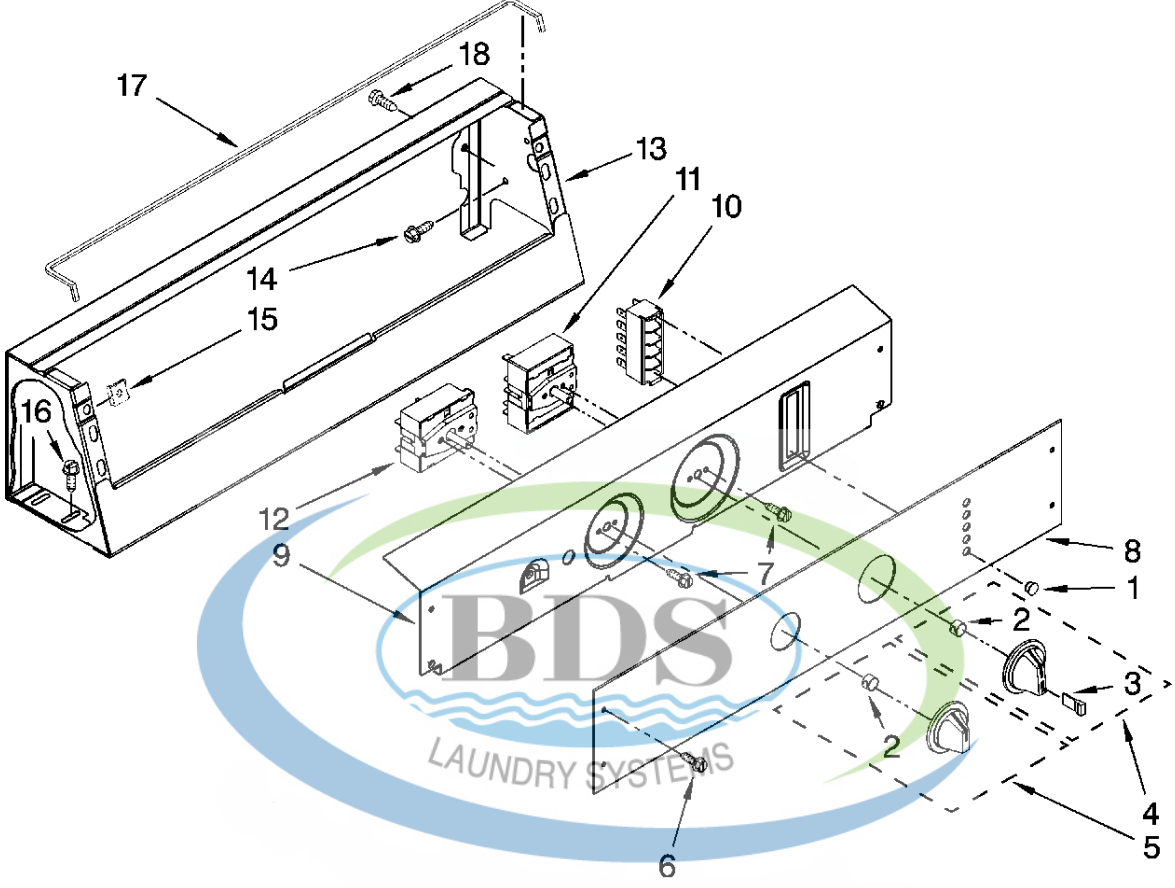

# CONTROL PANEL PARTS

For Model: MAT14CSAWW0  
(White)

Ref #	Part Number	Qty.	Description
1	W10133502		Lens, Amber Indicator
2	W10140928		Clip, Knob
3	W10141516		Bumper, Lid
4	W10133503		Knob & Bumper Assembly
5	W10133504		Knob
6	W10131119		Screw, 8-18 X 1/2
7	W10139100		Screw, 8-32 X 1/4
8	W10135336		Facia / Overlay
9	W10124209		Bracket, Control
10	206881		Indicator, Five Light
11	W10330139		Switch, Cycle Selector
12	W10330138		Switch, 2 Way Load Size
13	W10231471		CONSOLE
14	W10139210		Screw, 8-18 X 5/16
15	W10131123		Nut, 8 U-Type
16	3390631		Screw, 10-16 X 3/8
17	W10157932		Foam Seal
18	488488		Screw, 8-18 X 1/2

# METER CASE PARTS

For Model: MAT14CSAWW0  
(White)

Ref #	Part Number	Qty.	Description
1	98445		Screw, 10-16 x 3/4
2	3353813		PLATE, MOUNTING
3	3353813		Plate, Mounting
4	3954812		Cushion, Case
5	W10529172		Meter Case
6	3353994		Bolt, Meter Case Mounting (5/16-18 X 2 1/2)
6	3349065		Bolt, Meter Case Mounting (5/16-24 X 1.00 (3))
7	W10139060		Nut, 1/4-20
8	W10133509		Funnel, Coin
9	W10156125		Cam, Commercial Lock
10	3351136		Door, Service
11	W10158754		Extension
12	W10140689		Retainer, Spring
13	W10143431		Spring, Timer Lever
14	W10133511		Arm, Pivot
15	W10133512		Rod, Actuator
16	W10139761		Screw, 10-32 X 3/8
17	W10133513		Bracket, Timer
18	W10135414		Timer, Bracket & Clutch Assembly
19	W10151484		Harness, Timer