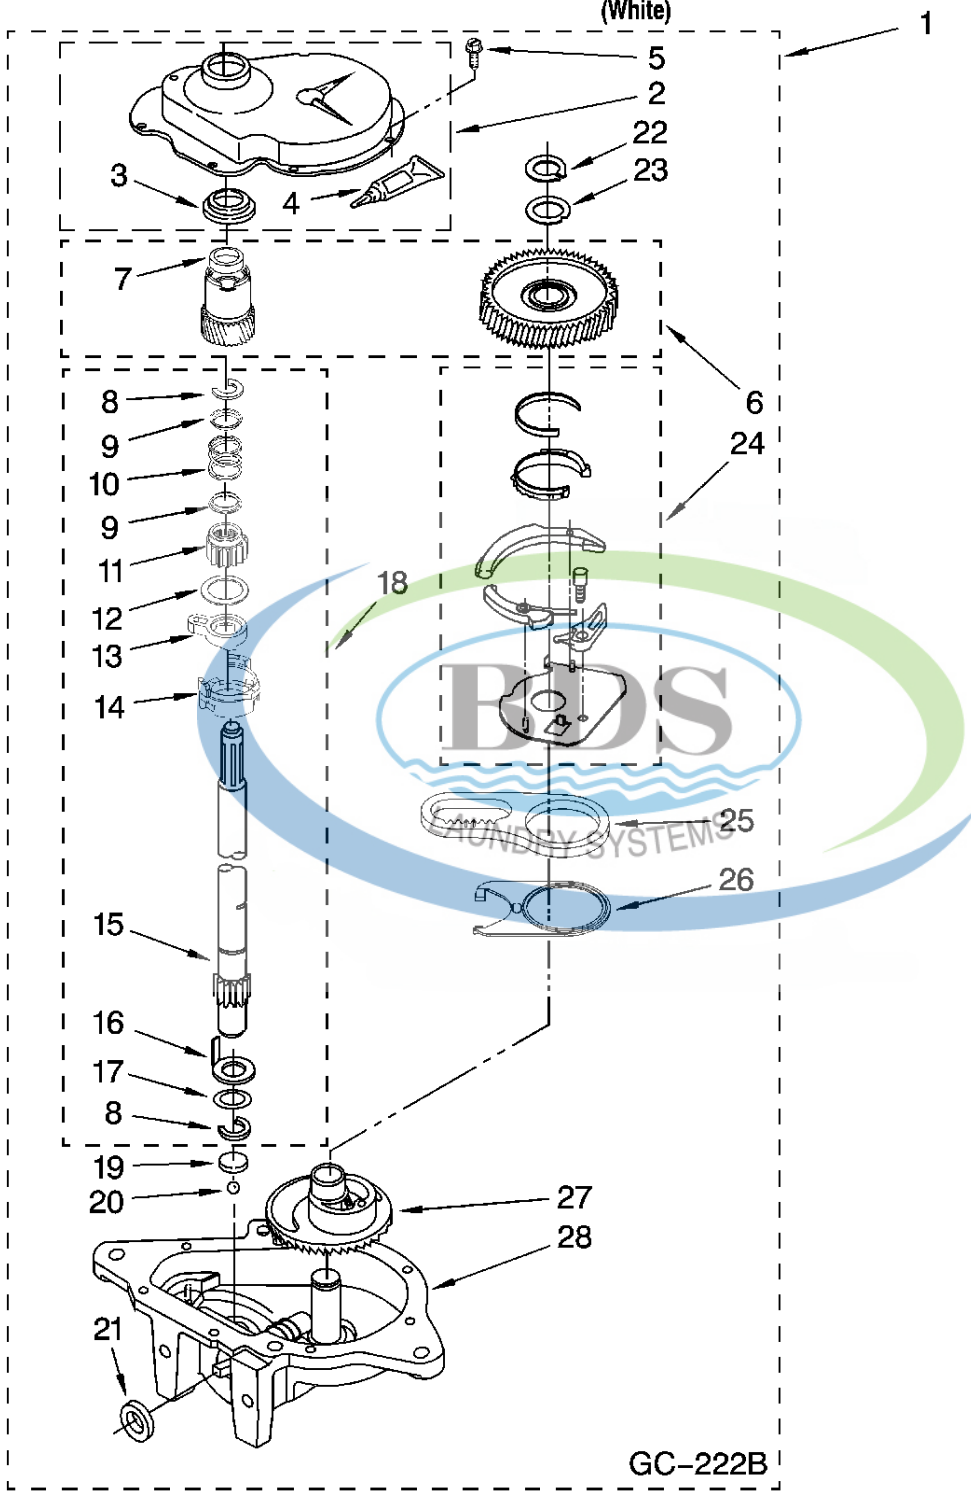

# WIRING HARNESS PARTS

For Model: MAT14CSAWW0  
(White)

WH2J

Ref #	Part Number	Qty.	Description
1	3349557		Retainer, Harness
2	NLA		Clip, Harness
3	8528351		Clip, Harness
4	8559320		Clip, Harness (Push-In)
5	90016		Clip, Harness (Half-Harness)
6	8281256		Clip, Harness
7	389379		Retainer, Harness
8	3948614		Timer, Block Disconnect (Natural)
8	352089		Timer, Block Disconnect (Black)
9	62889		Receptacle, Terminal (3-Way)
10	353424		Plug, Terminal (3-Way)
11	62505		Block, Disconnect (Motor 2 Speed)
12	3347243		Block, Disconnect
13	63523		Protector
14	NLA		Connector, 2-Way
15	3352944		Clip, Harness
16	NLA		Block, Disconnect (12-Way)
17	NLA		Receptacle (6-Way)
18	2172937		Connector (T.P.A.) (3-Circuit)
19	3360056		Plug (T.P.A) (3-Circuit) (Pressure Switch)
20	3354925		Block, Connector (Natural)
20	NLA		Block, Connector (Red)

# GEARCASE PARTS

For Model: MAT14CSAWW0

(White)

Ref #	Part Number	Qty.	Description
1	W10140307		Gearcase (Complete)
2	285202		Cover, Gearcase
3	3349985		Seal, Gearcase Cover
4	285195		Sealer, Gasket (.20 Fl. Oz.) (6 ml)
5	3351614		Screw, Gearcase Cover, Mounting (8) (10-24 x 3/8)
6	W10172898		Spin Pinion & Gear Spin Kit
7			Seal, Spin Pinion (Not Serviceable Part Of Illus. 6)
8	NLA		Ring, Retaining (2)
9	62677		Retainer, Spring (2)
10	NLA		Spring, Agitate
11	285509		Gear, Agitate (Includes 15 & 17)
12	62619		Washer, Agitate Gear
13	285206		Cam Follower (Includes 14)
14	285206		Cam, Agitate (Includes 13)
15	389231		Shaft, Agitator
16	NLA		Washer, Cam Thrust
17	388815		Washer, Intermediate
18	389387		Shaft, Agitator (Complete)
19	285205		Bearing, Thrust
20	285205		BALL BEARING
21	285352		Seal, Thrust Plug
22	NLA		Ring, Retaining
23	NLA		Washer Kit, Thrust
24	388253		Neutral Assembly
25	8546456		Rack, Connecting
26	62621		Actuator, Shift
27			Gear-Main Drive (Not Serviced Separately)
28			Bottom & Pinion Gearcase (Not Serviced Separately)