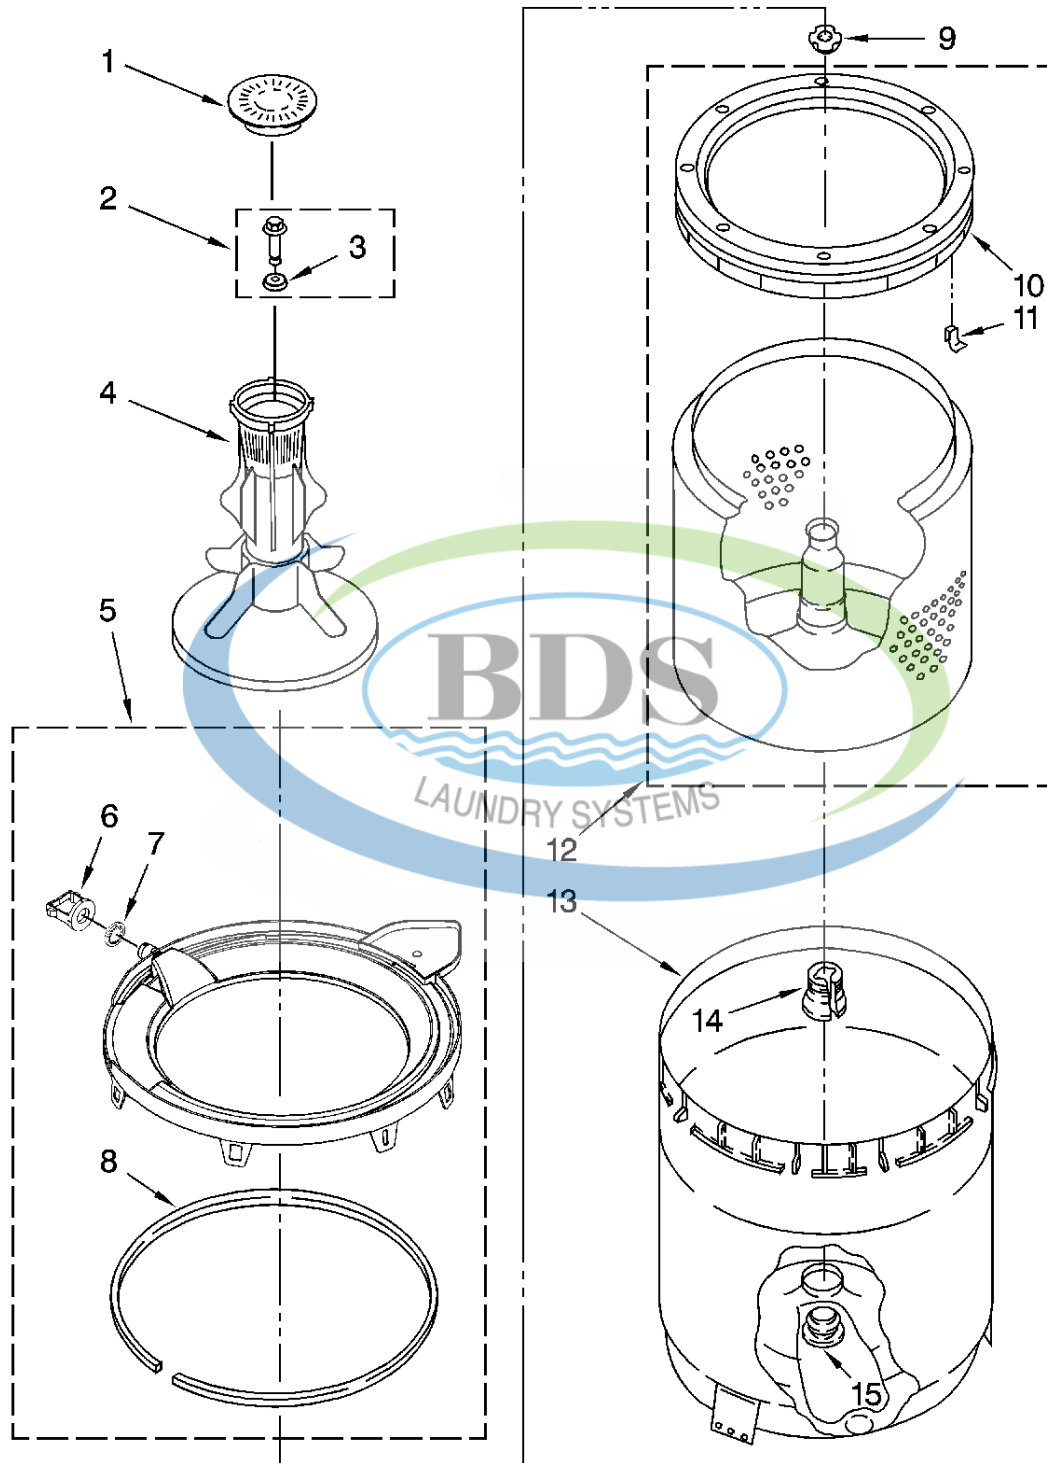

AGITATOR, BASKET AND TUB PARTS

For Model: MAT14CSAWW0

(White)

W10135286

8

Ref #	Part Number	Qty.	Description
1	W10131111		Cap, Agitator
2	W10772621		Screw & Washer Assembly
3	3949550		Washer
4	W10131112		Agitator
5	W10114776		Tub Ring
6	8055316		Retainer, Check Valve
7	3369375		Wafer, Check Valve
8	3359586		Gasket, Tub Ring
9	21366		Nut, Spanner
10	3956205		Balance Ring (Includes Item 11)
11	8519815		Clip, Balance Ring (8)
12	3956207		Basket & Balance Ring
13	63125		Tub
14	389140		Block, Drive
15	383727		Gasket, Centerpost