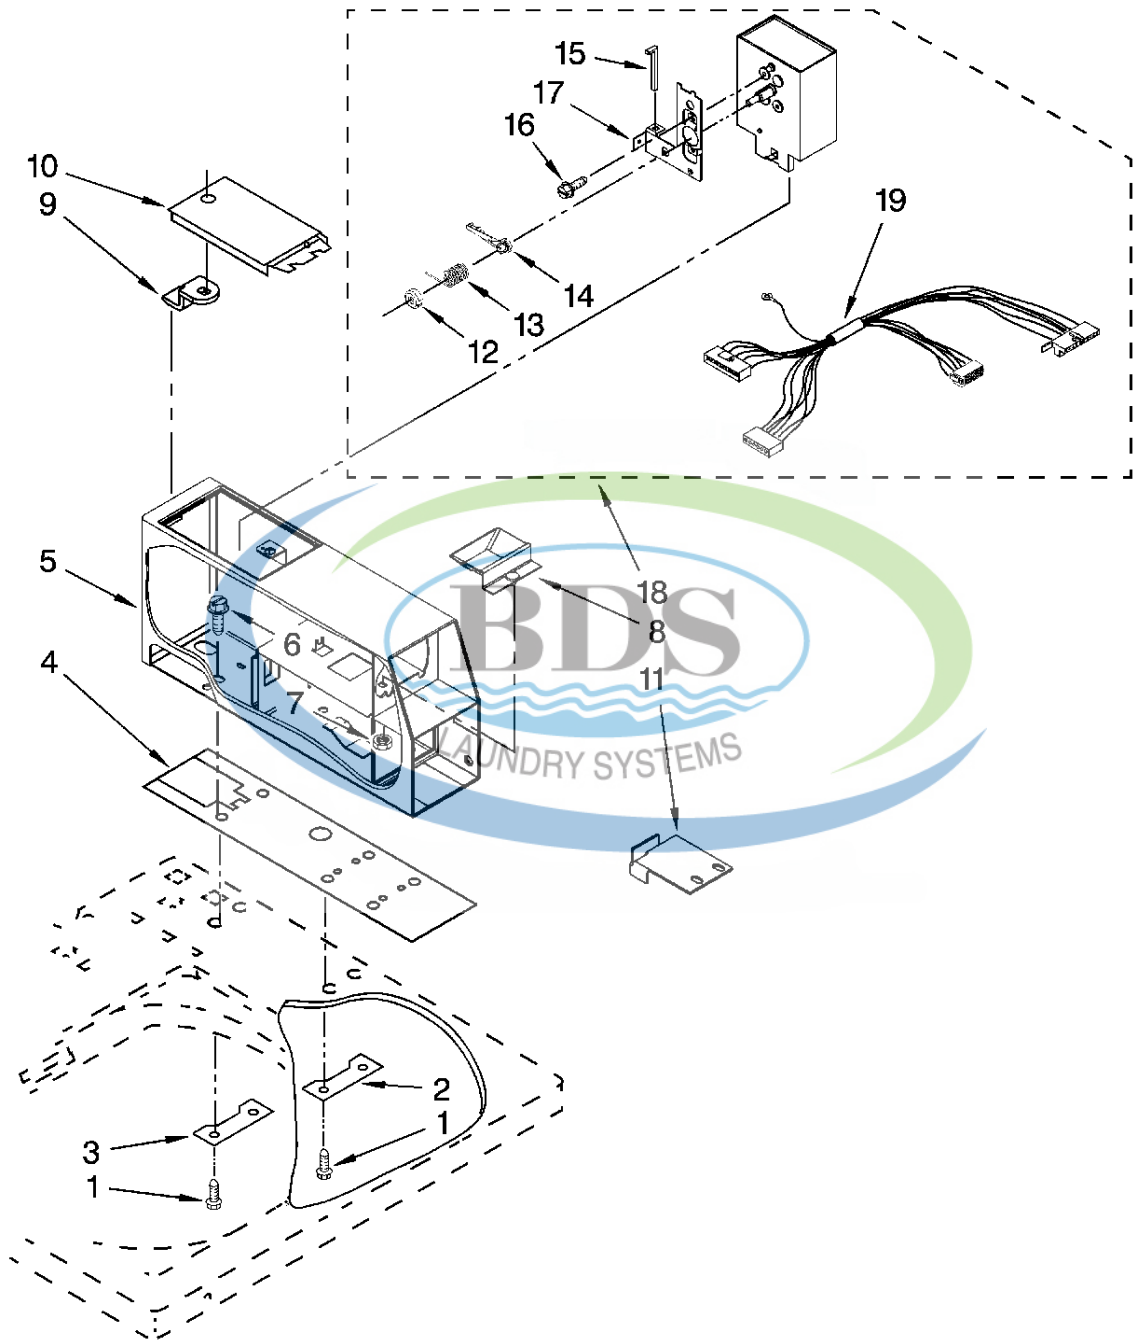

# CONTROL PANEL PARTS

For Model: MAT14CSAWW0  
(White)

Ref #	Part Number	Qty.	Description
1	W10133502		Lens, Amber Indicator
2	W10140928		Clip, Knob
3	W10141516		Bumper, Lid
4	W10133503		Knob & Bumper Assembly
5	W10133504		Knob
6	W10131119		Screw, 8-18 X 1/2
7	W10139100		Screw, 8-32 X 1/4
8	W10135336		Facia / Overlay
9	W10124209		Bracket, Control
10	206881		Indicator, Five Light
11	W10330139		Switch, Cycle Selector
12	W10330138		Switch, 2 Way Load Size
13	W10231471		CONSOLE
14	W10139210		Screw, 8-18 X 5/16
15	W10131123		Nut, 8 U-Type
16	3390631		Screw, 10-16 X 3/8
17	W10157932		Foam Seal
18	488488		Screw, 8-18 X 1/2

# METER CASE PARTS

For Model: MAT14CSAWW0  
(White)

Ref #	Part Number	Qty.	Description
1	98445		Screw, 10-16 x 3/4
2	3353813		PLATE, MOUNTING
3	3353813		Plate, Mounting
4	3954812		Cushion, Case
5	W10529172		Meter Case
6	3353994		Bolt, Meter Case Mounting (5/16-18 X 2 1/2)
6	3349065		Bolt, Meter Case Mounting (5/16-24 X 1.00 (3))
7	W10139060		Nut, 1/4-20
8	W10133509		Funnel, Coin
9	W10156125		Cam, Commercial Lock
10	3351136		Door, Service
11	W10158754		Extension
12	W10140689		Retainer, Spring
13	W10143431		Spring, Timer Lever
14	W10133511		Arm, Pivot
15	W10133512		Rod, Actuator
16	W10139761		Screw, 10-32 X 3/8
17	W10133513		Bracket, Timer
18	W10135414		Timer, Bracket & Clutch Assembly
19	W10151484		Harness, Timer