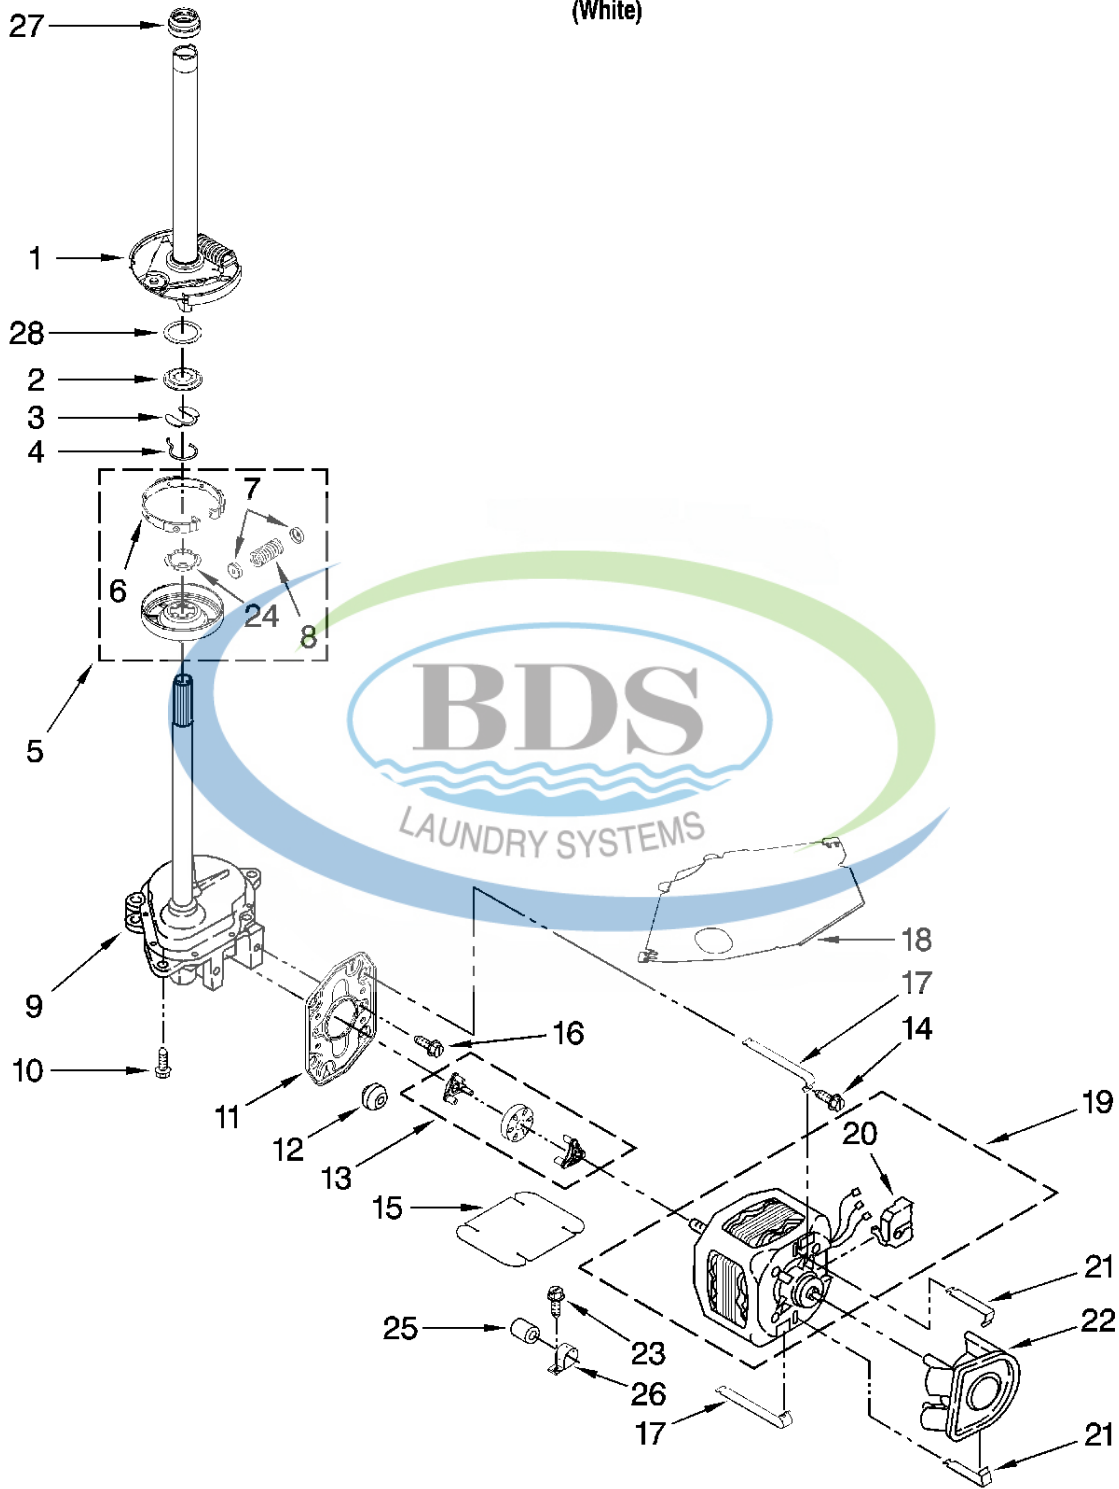

BRAKE, CLUTCH, GEARCASE, MOTOR AND PUMP PARTS

For Model: MAT14CSAWW0

(White)

W10135286

10

Ref #	Part Number	Qty.	Description
1	285792		Brake & Drive Tube (Complete) (Refer to Page 14 For Further Br...
2	63292		Washer, Spin Tube Thrust
3	W10080230		Ring, Spin Tube Support
4	285353		Ring, Retainer
5	8299642		Clutch (Complete)
6	3951993		Band & Lining Assembly
7	62646		Cap, Clutch Spring (2)
8	8559387		Spring & Damper Assembly
9	W10140307		Gearcase (Complete) (Refer To Page 15 For Further Breakdown)
10	3400516		Screw, Gearcase To Base (3)
11	62611		Plate, Motor Mount To Gearcase
12	62691		Grommet, Motor (4)
13	285852A		Coupling, Motor And Isolation
14	273556		Screw, 10-16 x 5/8
15	3946532		Shield, Motor
16	3400516		Screw
17	W10086010		Retainer, Motor (2)
18	3362089		Shield, Tub To Motor
19	W10153111		Motor, Main Drive
20	3952056		Switch, Main Drive Motor
21	8546127		Retainer, Pump (2)
22	3363394		Pump (Complete)
23	3390631		Screw, 10-16 x 3/8
24	3355454		Clip, Anti- Rattle
25	8572717		Capacitor
26	3949496		Clamp, Capacitor
27	8577374		Seal
28	8578981		Washer, Thrust