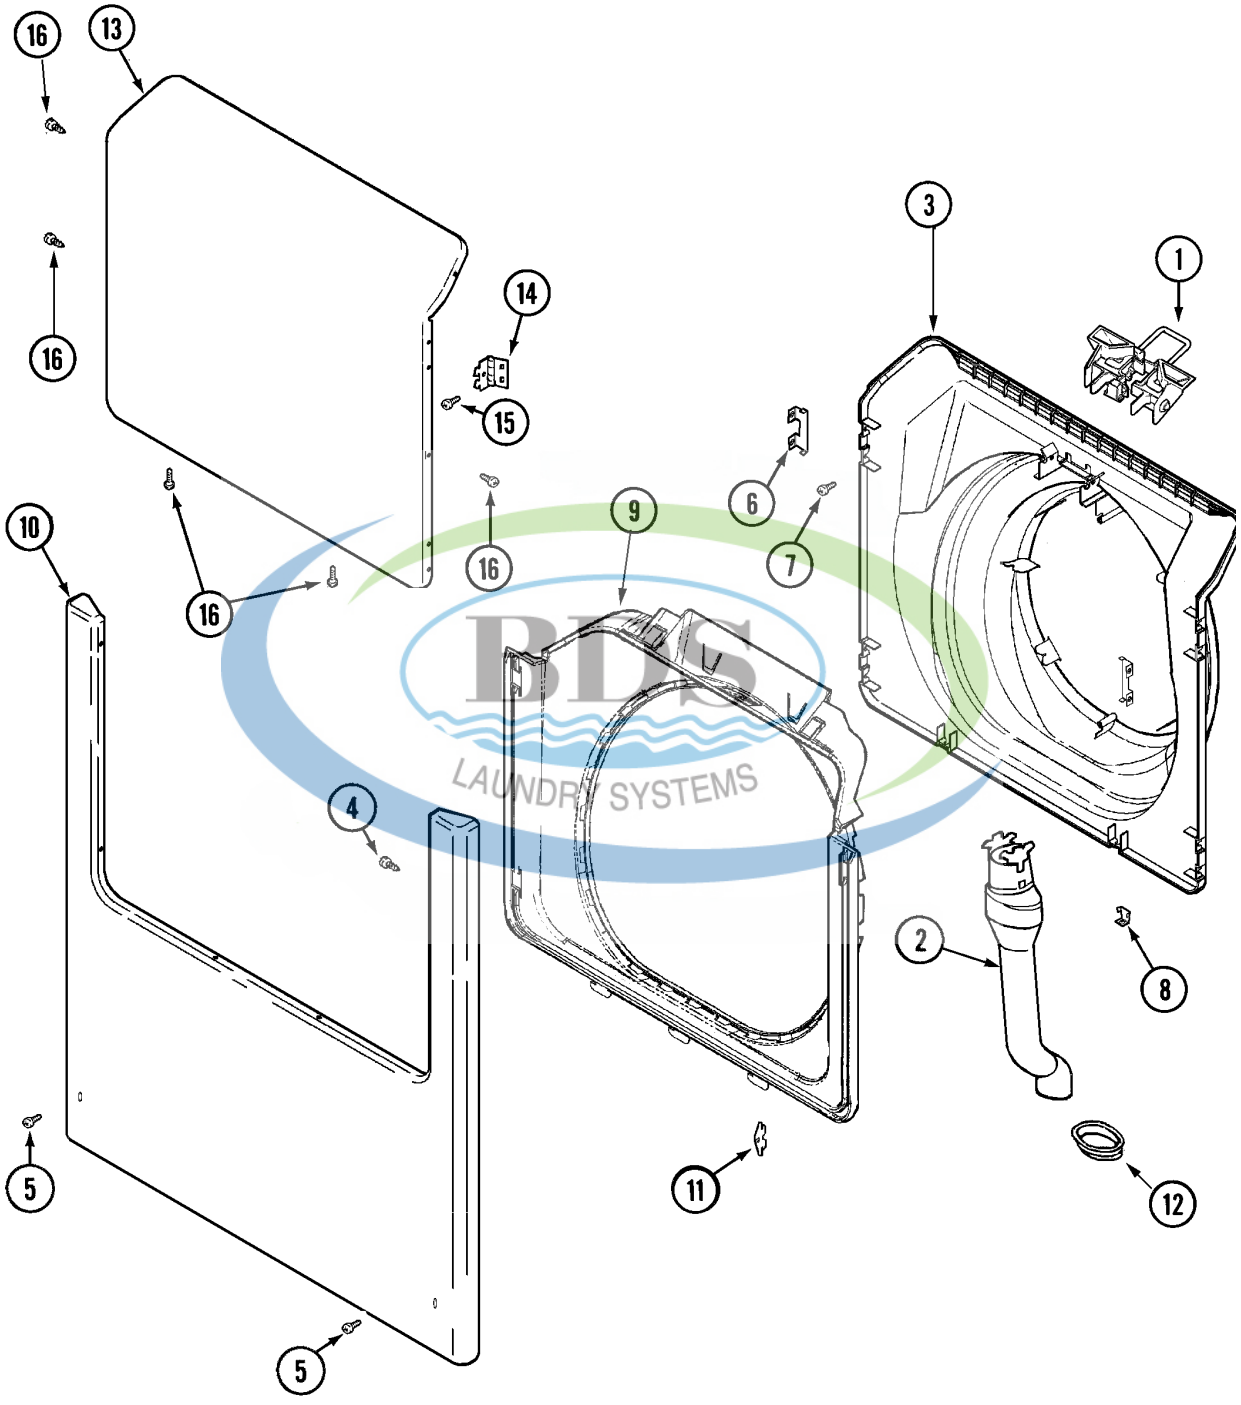

Ref #	Part Number	Qty.	Description
1	12002022	1	LIP SEAL KIT
2	22002327	1	BOOT CABLE CLAMP
3	W10181639	1	SPINNER SUPPORT ASSY AS-PK KIT
4	22002023	3	WASHER, PLASTIC
5	6-2717080	1	SPINNER ASSY W' BALANCE RING
6	22002482	3	WASHER, PROFILE
7	22002020	3	WASHER, SPINNER SUPPORT
8	22007454	3	NUT, SPINNER ATTACHMENT
9	22001985	3	BAFFLE, DRIP (REAR)
10	22002009	3	GROMMET, BAFFLE (REAR)
11	22001999	3	GROMMET, BAFFLE (FRT)
12	22003556	6	SCREW, BAFFLE (REAR)
13	22001986	3	BAFFLE, DRIP (FRONT)
14	22002059	7	SCREW, BAFFLE (FRONT)
15	22002077	1	SEAL, TUB COVER
16	22002050	12	CLIP, TUB TO COVER
17	NLA	1	ASSY., TUB COVER & SEAL
18	22003074	1	GUARD, HOSE
19	22002099	1	SPRING, TUB
20	22004477	1	HOSE, DOOR BOOT DRAIN
21	22003072	1	CLAMP, HOSE DOUBLE WIRE
22	22003893	1	DOOR BOOT, BLACK
23	596669	1	CLAMP, HOSE DOUBLE WIRE

Ref #	Part Number	Qty.	Description
1	22003435	1	COMMERCIAL BASE WELD ASSY
2	22003298	7	RETAINER, WIRE
3	Y313561	1	SCREW, WIRE HARNESS CLIP
4	NLA	1	CLIP, WIRE HARNESS
5	25001052	1	DRAIN PUMP ASSEMBLY
6	8563585	4	ADJUSTABLE LEG W/FOOT & NUT
7	Y052740	4	NUT
8	210684	4	FOOT, RUBBER
9	22001988	1	STRUT ASSY-REAR
10	22004046	1	CONTROL ASSY., MOTOR
10	22004473	1	MOTOR CONTROL ASSEMBLY
11	NLA	1	SHIELD, MOTOR CONTROL DRIP
12	90767	2	SCREW, MOTOR CONTROL BRACKET
13	3351614	1	SCREW, WIRE CLIP TO MTR CNT
14	22003327	1	CLAMP, LCD HARNESS TO COVER
15	22001995	2	SCREW, LOWER FRT PANEL TO BASE
15	22002239	2	CLIP, LOWER FRONT PANEL
16	NLA	1	BRACKET, MTG. (SR MOTOR CTL)
17	12001807	1	HOSE, DRAIN (CORR)(80 1/2`)
18	596669	1	HOSE CLAMP (1-1/16 INCH)
18	22001984	1	CLAMP, DRAIN HOSE
19	696392	1	CLAMP, SUMP HOSE
20	22003728	1	SWITCH, PRESSURE
21	285655	1	CLAMP, HOSE
22	22003268	1	CAP, RUBBER
23	22003262	1	HOSE, TUB TO PUMP