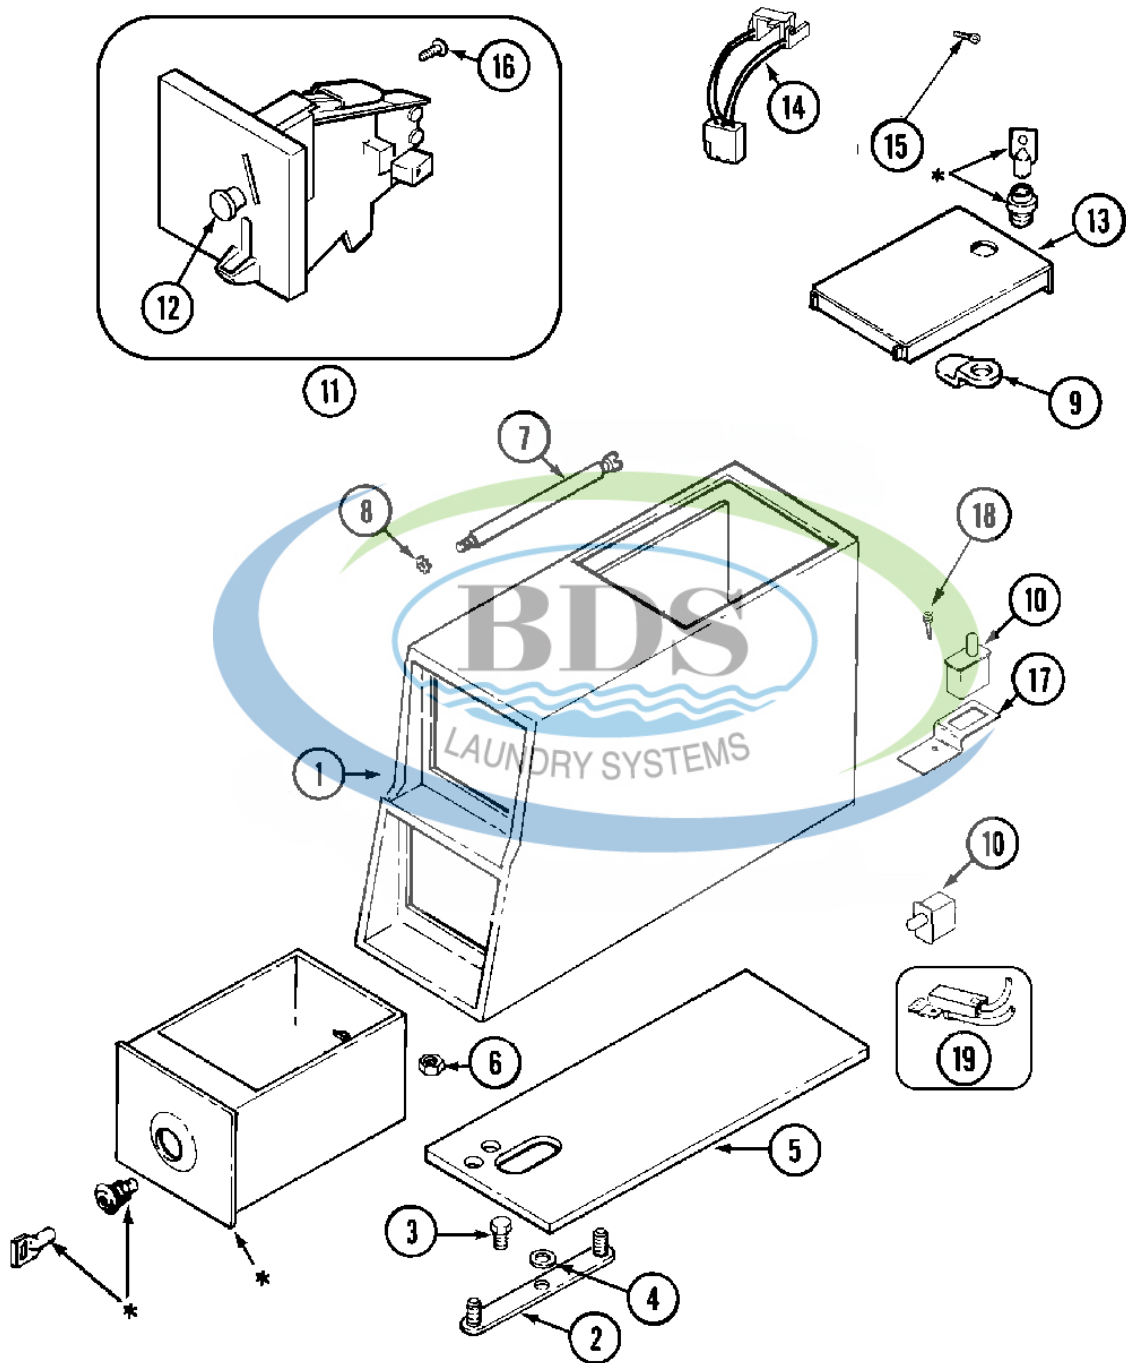

Ref #	Part Number	Qty.	Description
1	22004349	1	Facia - PD/PS (CONTROL PANEL)
2	W10131119	4	SCREW, CONTROL PANEL
3	NLA	1	WIRE, GROUND
4	W10135389	1	CONTROL SWITCH ASSEMBLY
4	W10756178	2	SCREW, CONTROL SWITCH
5	W10424308	2	PUSHBUTTON, CONTROL SWITCH
6	22003676	1	BRACKET, BACK (WHT)
6	NLA	-	BRACKET, BACK (BSQ)
7	212276	2	SCREW, CONSOLE TO COIN VAULT
8	NLA	-	CONSOLE (BSQ)
8	NLA	1	CONSOLE (WHT)
8	22003858	1	EMI SUPPRESSION FILTER, 12A
9	489128	5	SCREW, CONSOLE
10	NLA	2	FASTENER
11	22001960	1	TRANSFORMER
12	22002925	2	SCREW, TRANSFORMER
13	22004172	1	RELAY BOARD DRS
14	NLA	4	STANDOFF, CIRCUIT BOARD
15	22004255	1	CONTROL BOARD
16	912077	6	LOCKNUT, CONTROL BOARD
17	22002943	4	STAND-OFF
18	22003934	1	WIRE HARNESS (MAIN)
18	NLA	1	HARNESS, WIRE
19	NLA	2	DEFLECTOR, WATER (W/ADHESIVE)
20	210186	1	SCREW, GROUND WIRE TO BK BRKT
21	NLA	2	SCREW, CIRCUIT BOARD
22	215527	2	SCREW, BACK BRACKET
23	W10131114	1	COVER, DISPLAY
24	NLA	1	MANUAL-USE & CARE

\* CONTACT YOUR COMMERCIAL LAUNDRY DISTRIBUTOR

Ref #	Part Number	Qty.	Description
1	W10529176	1	VAULT, COIN (WHT)PD
1	W10529176	-	VAULT, COIN (BSQ)
2	NLA	1	STRAP, MOUNTING
3	489128	1	SCREW, MOUNTING STRAP
4	NLA	1	WASHER, STRAP SCREW
5	NLA	1	GASKET, CONTROL CENTER (WHT)
5	22002618	-	GASKET, CONTROL CENTER(BISQUE)
6	Y052740	2	NUT, CASE MOUNTING
7	22001903	2	BOLT, LOCKING
8	NLA	1	LOCK WASHER
9	22003677	1	NUT, LOCKING CAM
10	33001250	2	SWITCH, SENSOR
11	22003678	1	ASSY, COIN DROP U.S. \$0.25
11		-	DUAL COIN DROP ASSY-CANADA
11		-	COIN DROP GREENWALD (CAN).25
11		-	DUAL FACEPLATE ASSEMBLY
11		-	COIN DROP-CANADA (1.00)
11		1	SINGLE FACEPLATE ASSEMBLY
12	NLA	1	BUTTON, RETURN
13	22003679	1	TIMER ACCESS DOOR ASSY (WHITE)
13	NLA	-	TIMER ACCESS DOOR ASSY(BISQUE)
14	22001965	1	SWITCH ASSY., OPTIC
15	3395530	1	SCREW, OPTIC SWITCH
16	90767	1	SCREW, VAULT TO CONTROL COVER
17	NLA	1	BRACKET, SWITCH
18		1	SCREW---NA
19		1	HARNES, SENSOR SWITCH