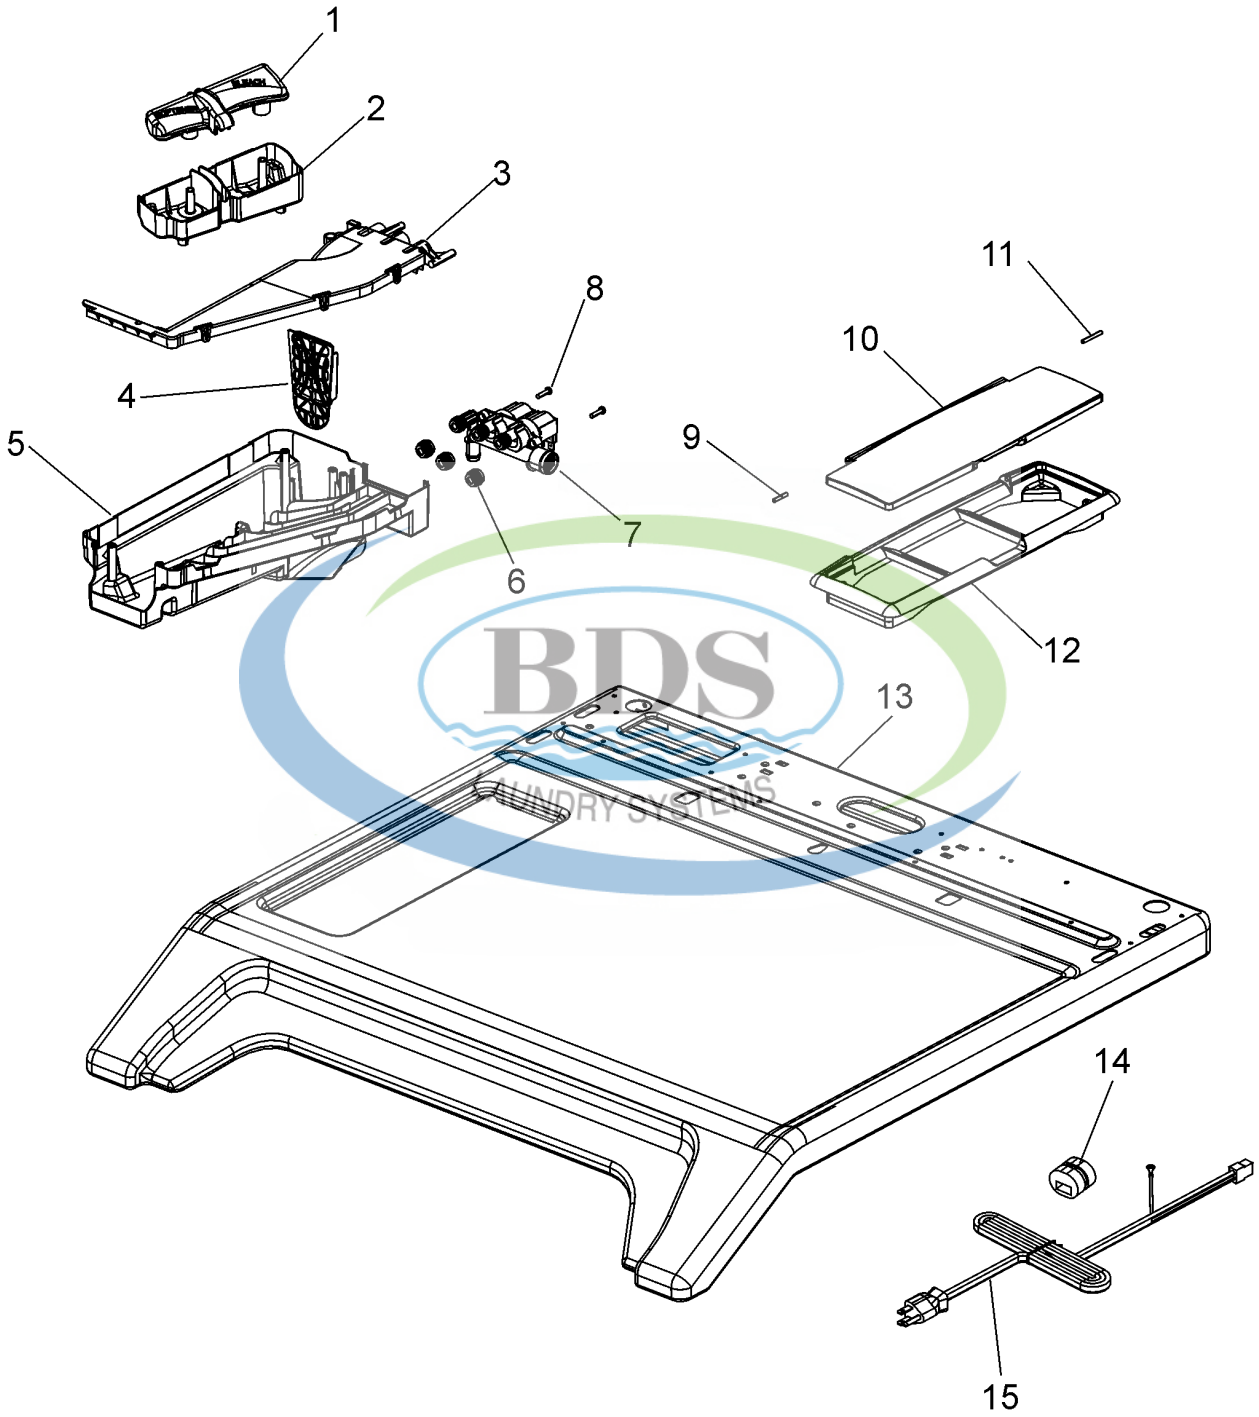

Ref #	Part Number	Qty.	Description
1	22004349	1	Facia - PD/PS (CONTROL PANEL)
2	W10131119	4	SCREW, CONTROL PANEL
3	NLA	1	WIRE, GROUND
4	W10135389	1	CONTROL SWITCH ASSEMBLY
4	W10756178	2	SCREW, CONTROL SWITCH
5	W10424308	2	PUSHBUTTON, CONTROL SWITCH
6	22003676	1	BRACKET, BACK (WHT)
6	NLA	-	BRACKET, BACK (BSQ)
7	212276	2	SCREW, CONSOLE TO COIN VAULT
8	NLA	-	CONSOLE (BSQ)
8	NLA	1	CONSOLE (WHT)
8	22003858	1	EMI SUPPRESSION FILTER, 12A
9	489128	5	SCREW, CONSOLE
10	NLA	2	FASTENER
11	22001960	1	TRANSFORMER
12	22002925	2	SCREW, TRANSFORMER
13	22004172	1	RELAY BOARD DRS
14	NLA	4	STANDOFF, CIRCUIT BOARD
15	22004255	1	CONTROL BOARD
16	912077	6	LOCKNUT, CONTROL BOARD
17	22002943	4	STAND-OFF
18	22003934	1	WIRE HARNESS (MAIN)
18	NLA	1	HARNESS, WIRE
19	NLA	2	DEFLECTOR, WATER (W/ADHESIVE)
20	210186	1	SCREW, GROUND WIRE TO BK BRKT
21	NLA	2	SCREW, CIRCUIT BOARD
22	215527	2	SCREW, BACK BRACKET
23	W10131114	1	COVER, DISPLAY
24	NLA	1	MANUAL-USE & CARE

\* CONTACT YOUR COMMERCIAL LAUNDRY DISTRIBUTOR

Ref #	Part Number	Qty.	Description
1	W10529176	1	VAULT, COIN (WHT)PD
1	W10529176	-	VAULT, COIN (BSQ)
2	NLA	1	STRAP, MOUNTING
3	489128	1	SCREW, MOUNTING STRAP
4	NLA	1	WASHER, STRAP SCREW
5	NLA	1	GASKET, CONTROL CENTER (WHT)
5	22002618	-	GASKET, CONTROL CENTER(BISQUE)
6	Y052740	2	NUT, CASE MOUNTING
7	22001903	2	BOLT, LOCKING
8	NLA	1	LOCK WASHER
9	22003677	1	NUT, LOCKING CAM
10	33001250	2	SWITCH, SENSOR
11	22003678	1	ASSY, COIN DROP U.S. \$0.25
11		-	DUAL COIN DROP ASSY-CANADA
11		-	COIN DROP GREENWALD (CAN).25
11		-	DUAL FACEPLATE ASSEMBLY
11		-	COIN DROP-CANADA (1.00)
11		1	SINGLE FACEPLATE ASSEMBLY
12	NLA	1	BUTTON, RETURN
13	22003679	1	TIMER ACCESS DOOR ASSY (WHITE)
13	NLA	-	TIMER ACCESS DOOR ASSY(BISQUE)
14	22001965	1	SWITCH ASSY., OPTIC
15	3395530	1	SCREW, OPTIC SWITCH
16	90767	1	SCREW, VAULT TO CONTROL COVER
17	NLA	1	BRACKET, SWITCH
18		1	SCREW---NA
19		1	HARNES, SENSOR SWITCH