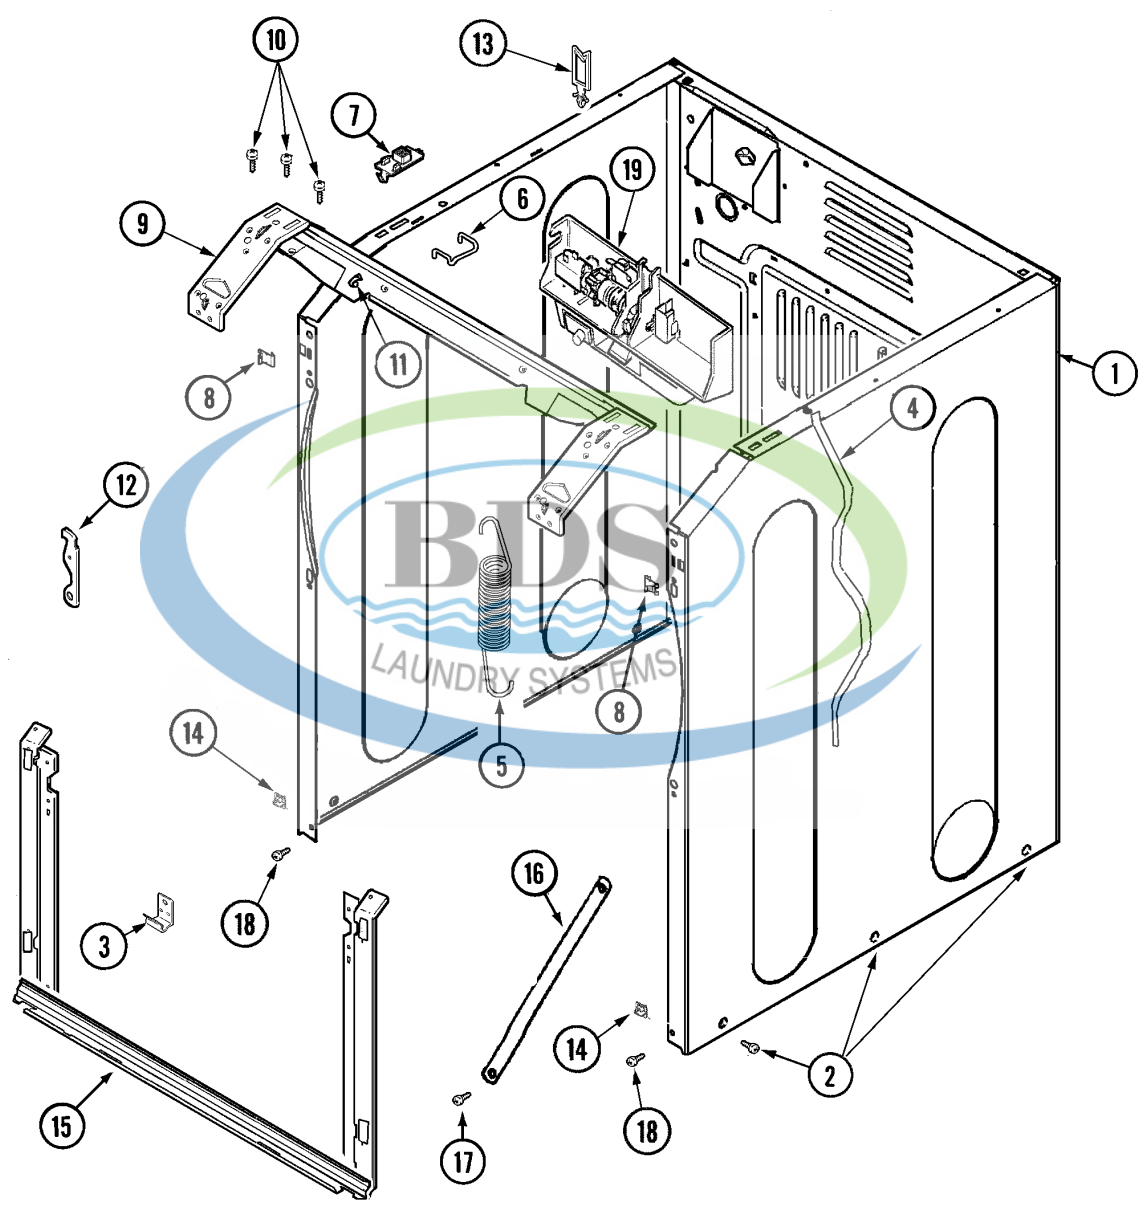

Ref #	Part Number	Qty.	Description
1	NLA	1	CABINET ASSY. (WHT AS PK)
1	NLA	-	CABINET ASSY. (BISQUE AS PK)
2	213007	6	SCREW, CABINET (TRUSS)
3	22002239	2	CLIP, LOWER FRONT PANEL
4	33001836	1	STRAP, TOP COVER SUPPORT
5	22003254	2	SPRING, CABINET TO TUB
6	22002297	2	SUPPORT, SPRING
7	22001997	2	SPACER, TOP COVER
8	22002049	2	CLIP, FRONT PANEL
9	22003637	1	BRACE ASSEMBLY, TOP CROSS
10	22001995	6	SCREW, SHROUD SUPPORT-CABINET
11	22002014	1	CLIP, WIRE HARNESS
12	33002597	2	HOOK, SECURITY
13	22003298	2	RETAINER, WIRE
14	22002013	4	STOP, SHIPPING
15	22001995	4	SCREW, SHROUD TO CORNER BRACE
15	22003638	1	SHROUD SUPPORT ASSEMBLY
16	22002259	2	BRACE, CROSS
17	22001995	4	SCREW, CROSS BRACE
18	22001995	2	SCREW, FRONT CABINET
19	22003706	1	DOOR LOCK ASSEMBLY, COMMERCIAL