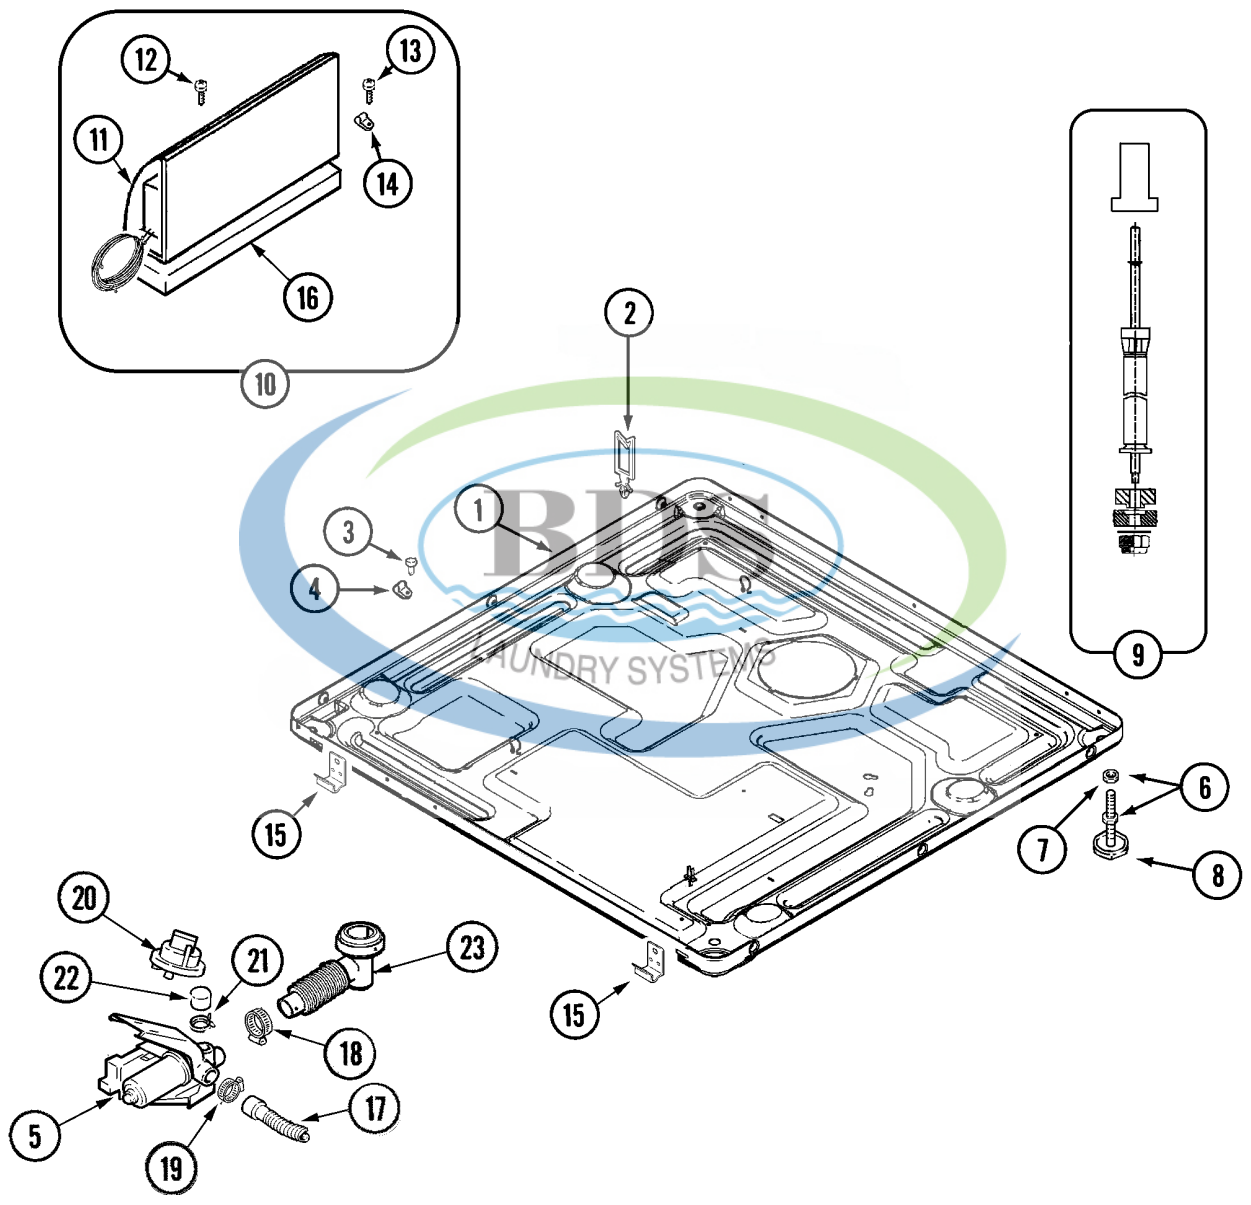

Ref #	Part Number	Qty.	Description
1	22003435	1	COMMERCIAL BASE WELD ASSY
2	22003298	7	RETAINER, WIRE
3	Y313561	1	SCREW, WIRE HARNESS CLIP
4	NLA	1	CLIP, WIRE HARNESS
5	25001052	1	DRAIN PUMP ASSEMBLY
6	8563585	4	ADJUSTABLE LEG W/FOOT & NUT
7	Y052740	4	NUT
8	210684	4	FOOT, RUBBER
9	22001988	1	STRUT ASSY-REAR
10	22004046	1	CONTROL ASSY., MOTOR
10	22004473	1	MOTOR CONTROL ASSEMBLY
11	NLA	1	SHIELD, MOTOR CONTROL DRIP
12	90767	2	SCREW, MOTOR CONTROL BRACKET
13	3351614	1	SCREW, WIRE CLIP TO MTR CNT
14	22003327	1	CLAMP, LCD HARNESS TO COVER
15	22001995	2	SCREW, LOWER FRT PANEL TO BASE
15	22002239	2	CLIP, LOWER FRONT PANEL
16	NLA	1	BRACKET, MTG. (SR MOTOR CTL)
17	12001807	1	HOSE, DRAIN (CORR)(80 1/2`)
18	596669	1	HOSE CLAMP (1-1/16 INCH)
18	22001984	1	CLAMP, DRAIN HOSE
19	696392	1	CLAMP, SUMP HOSE
20	22003728	1	SWITCH, PRESSURE
21	285655	1	CLAMP, HOSE
22	22003268	1	CAP, RUBBER
23	22003262	1	HOSE, TUB TO PUMP