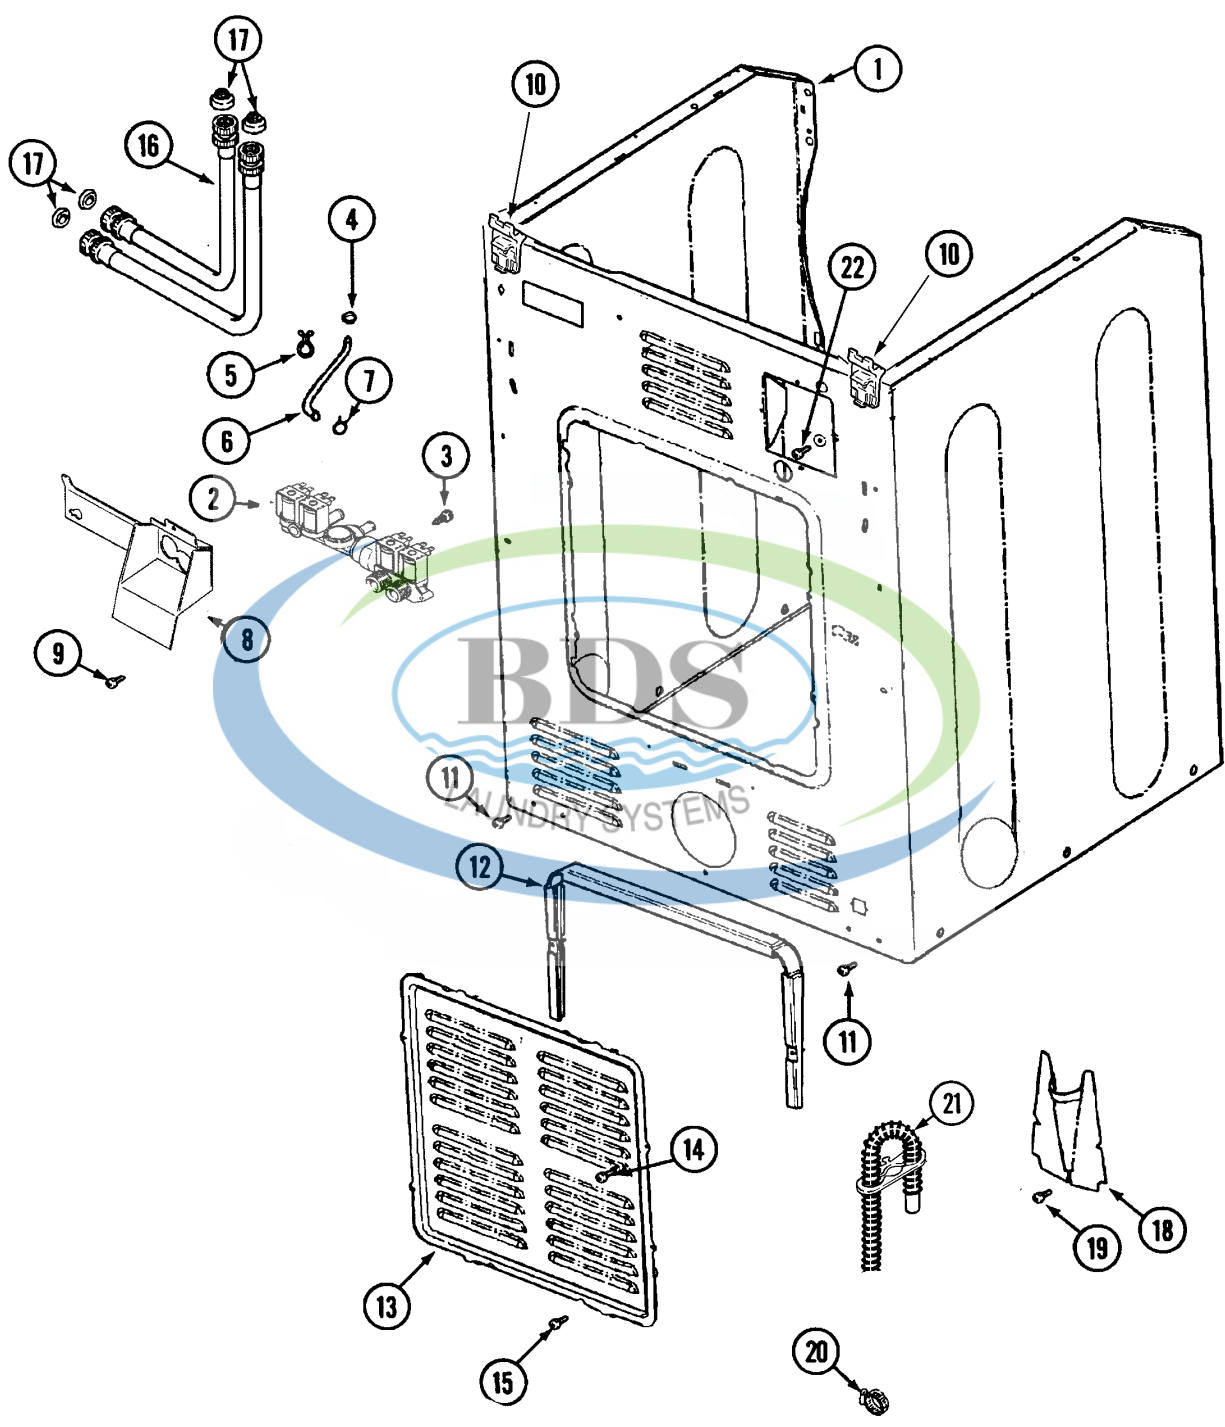

Ref #	Part Number	Qty.	Description
1	NLA	1	CABINET ASSY. (WHT AS PK)
1	NLA	-	CABINET ASSY. (BISQUE AS PK)
2	22003940	1	VALVE, WATER
3	22002436	2	SCREW, WATER VALVE
4	22002054	1	CLAMP, STEPLESS
5	22003707	1	CABLE, TIE
6	22002083	1	HOSE, INJECTOR
7	216169	1	CLAMP,HOSE-INJEC.HOSE TO VALVE
8	33002212	1	BRACKET, WATER VALVE
9	22002436	2	SCREW
10	22004095	1	HINGE, PLASTIC
11	22001995	2	SCREW
12	22002022	1	SPACER, ACCESS PANEL
13	22002092	1	PANEL, ACCESS
13	22004355	1	REAR ACCESS PANEL
14	22002295	2	SCREW
15	22001996	2	SCREW
16	22003682	1	INLET HOSE ASSY (COLD)
16	22003683	1	INLET HOSE ASSY (HOT)
17	12001413	4	STRAINER & WASHER KIT
18	22002704	2	COVER, DRAIN HOSE
19	22001995	2	SCREW
20	22001984	2	CLAMP, DRAIN HOSE
21	22002892	1	RETAINER, DRAIN HOSE
21	22003319	1	HOSE, DRAIN (CORR)(80 1/2")
22	NLA	2	SCREW----NA