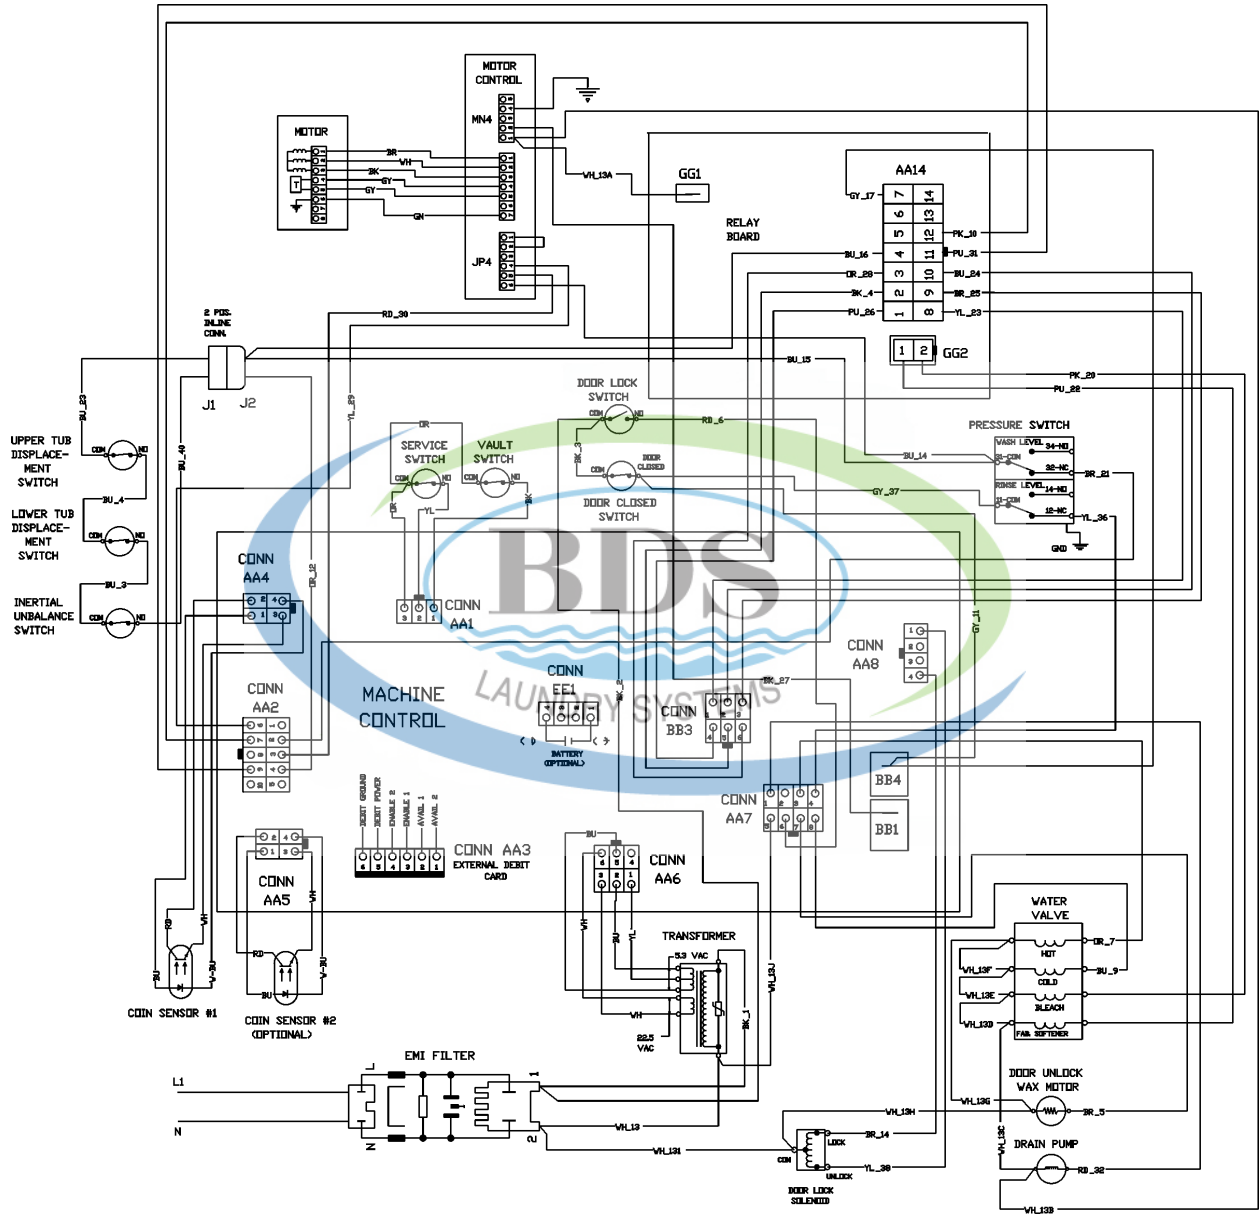

Ref #	Part Number	Qty.	Description
1	22003435	1	COMMERCIAL BASE WELD ASSY
2	22003298	7	RETAINER, WIRE
3	Y313561	1	SCREW, WIRE HARNESS CLIP
4	NLA	1	CLIP, WIRE HARNESS
5	25001052	1	DRAIN PUMP ASSEMBLY
6	8563585	4	ADJUSTABLE LEG W/FOOT & NUT
7	Y052740	4	NUT
8	210684	4	FOOT, RUBBER
9	22001988	1	STRUT ASSY-REAR
10	22004046	1	CONTROL ASSY., MOTOR
10	22004473	1	MOTOR CONTROL ASSEMBLY
11	NLA	1	SHIELD, MOTOR CONTROL DRIP
12	90767	2	SCREW, MOTOR CONTROL BRACKET
13	3351614	1	SCREW, WIRE CLIP TO MTR CNT
14	22003327	1	CLAMP, LCD HARNESS TO COVER
15	22001995	2	SCREW, LOWER FRT PANEL TO BASE
15	22002239	2	CLIP, LOWER FRONT PANEL
16	NLA	1	BRACKET, MTG. (SR MOTOR CTL)
17	12001807	1	HOSE, DRAIN (CORR)(80 1/2`)
18	596669	1	HOSE CLAMP (1-1/16 INCH)
18	22001984	1	CLAMP, DRAIN HOSE
19	696392	1	CLAMP, SUMP HOSE
20	22003728	1	SWITCH, PRESSURE
21	285655	1	CLAMP, HOSE
22	22003268	1	CAP, RUBBER
23	22003262	1	HOSE, TUB TO PUMP

Ref #	Part Number	Qty.	Description
1	22003269	1	DOOR, LOCK HOOP ASSEMBLY
2	22003850	1	VENT TUBE ASSEMBLY
3	22003275	1	DOOR, INNER (WHT)
4	NLA	4	CLIP, GROUNDING
5	1163839	2	SCREW (No.10-3/8``)
6	NLA	4	CLIP, DOOR (DOUBLE)
7	NLA	1	SCREW
8	22002039	2	CLIP, DOOR (SINGLE)
9	22002234	1	SHROUD (WHT)
10	NLA	-	PANEL, FRONT (BSQ)
10	22002836	1	PANEL, FRONT (WHT)
11	33001764	2	COVER, HINGE HOLE (WHT)
11	33001787	2	SCREW
11	33002349	-	COVER, HINGE HOLE (BSQ)
12	22003075	1	GROMMET, VENT TUBE
13	22003785	1	DOOR, OUTER (WHT)
13	NLA	-	DOOR, OUTER (BSQ)
14	22002798	2	HINGE, DOOR
15	22002062	4	SCREW
15	22002243	4	SCREW
15	22002244	1	CLIP, GROUNDING
16	22002063	1	SCREW No.8-18AB WAFER HD